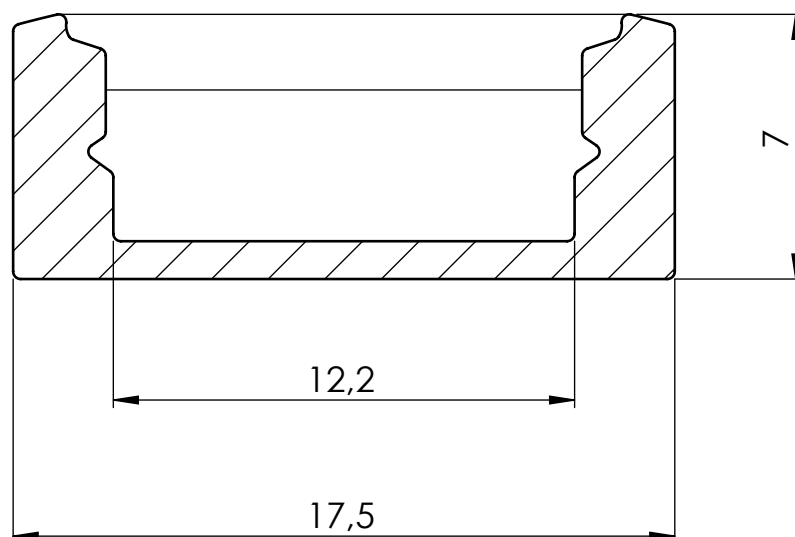

SLIM LINE 7 mm

PRODUCT CODE: AL-SL7

DESCRIPTION: SL7, anodized in silver aluminum LED profile

WEIGHT: 0.12 kg/m

UNITS: millimeters

SCALE: 5:1

SHEET SIZE: A4

LEDs-ON