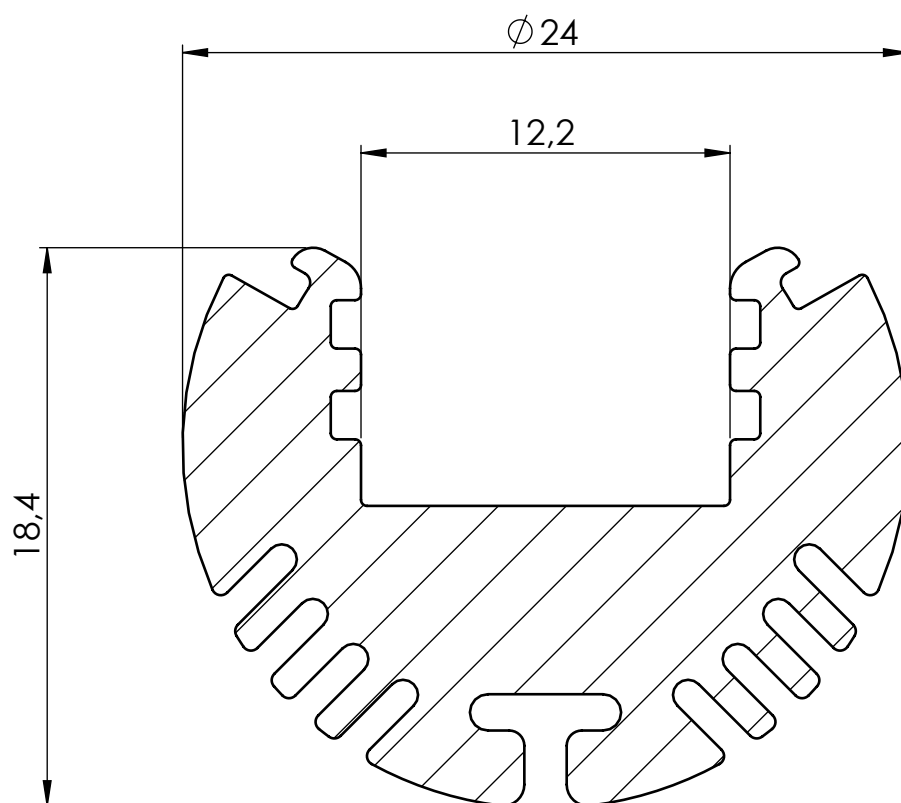

ALU-ROUND \varnothing 24mm

with optic lens 30°

SCALE 1 : 1

SCALE 1 : 1

PRODUCT CODE: AL-RO

DESCRIPTION: Alu-Round, anodized aluminum LED profile

WEIGHT: 0.60 kg/m

UNITS: millimeters

SCALE: 4:1

SHEET SIZE: A4

LEDs-ON

www.ledson.eu

UL. PRZEMYSŁOWA 3
05-082 BLIZNE LASZCZYNSKIEGO
TEL. (+48)725590651

ALL RIGHTS RESERVED