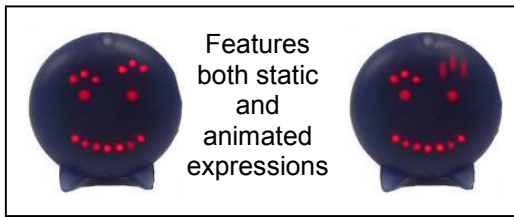

Animated LED Smiley

- ☺ Choice of expressions to suit every mood!
- ☺ Choose between static or animated expressions
- ☺ Great as desktop mood indicator or attention grabber
- ☺ Complete with enclosure

Too much fuel on the BBQ...

Technical:
 Power supply: 3x AAA battery
 Power consumption: 15mA
 Dimensions: 75x75x32mm