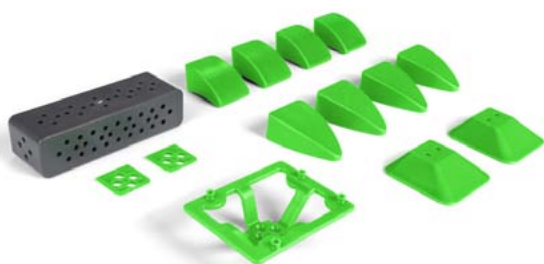

ALLBOT ADD-ONS

Expand and enhance your ALLBOT with our variety of add-ons!

2 X 9G SERVO PACK

VR006

2 x 9G servo pack • screws

PLASTIC PARTS PACK A

VR007

6 x servo mount • 6 x swingarm A • 12 x swingarm B • 3 x nuts & bolts package

PLASTIC PARTS PACK B

VR008

1 x PCB mount • 1 x backbone A • 1 x backbone B • 4 x flat foot •
4 x sharp foot • 2 x wide foot • 3 x nuts & bolts package