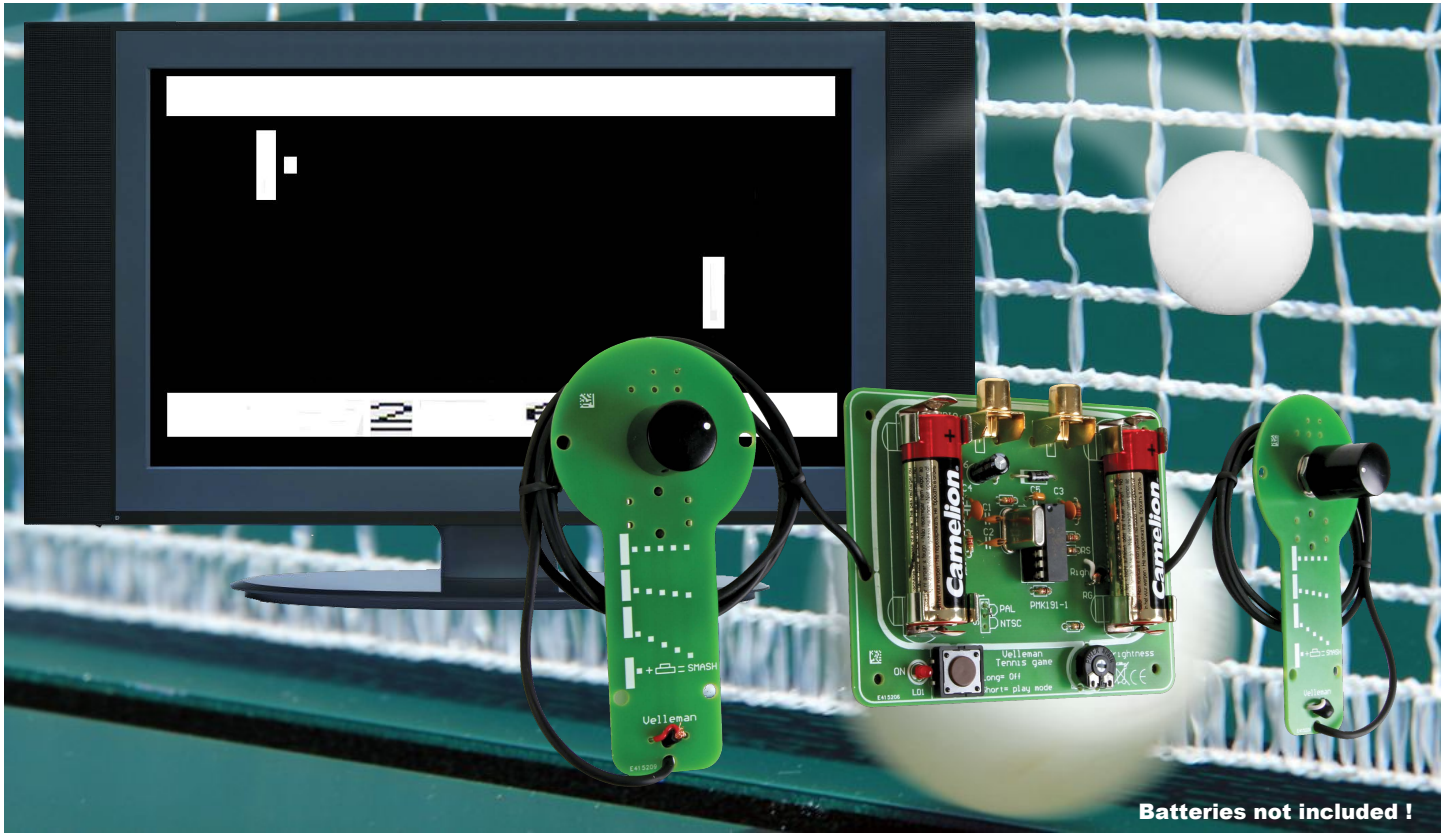

CLASSIC TV TENNIS GAME WITH ANALOG BATS

Component: MK191

Play the all time favorit and addictive tennis game. Each player has his own bat with rotary potentiometer for ultra fast bat movement

Features

- 5 single player levels
- 5 two player levels
- 3 ball angles
- Smash function
- With game play sound
- Only the server can score points

Specifications

- Composite video out
- Brightness control
- Audio output
- PAL or NTSC selection
- 2 onboard AA batteries (not included)
- Consumption only 7mA
- Auto power down

SMASH FUNCTION

(press button the moment the ball hits the bat)