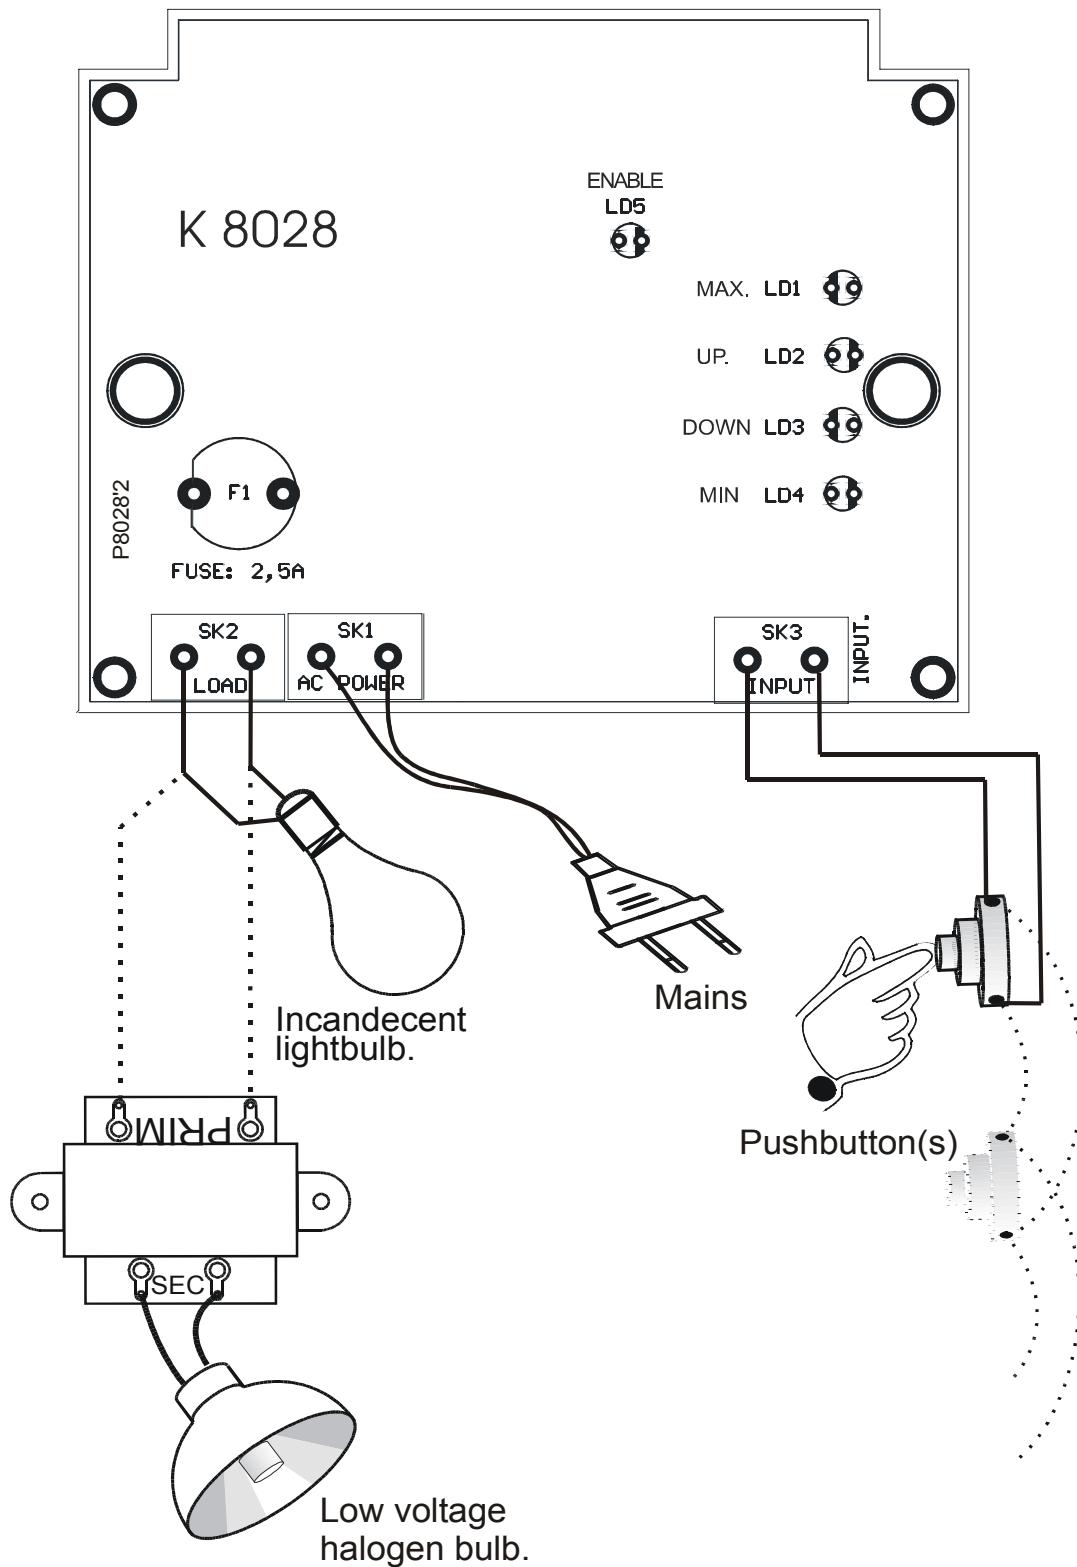

# Connection diagram of the multifunctional dimmer

K8028

velleman<sup>®</sup>-kit HIGH-Q