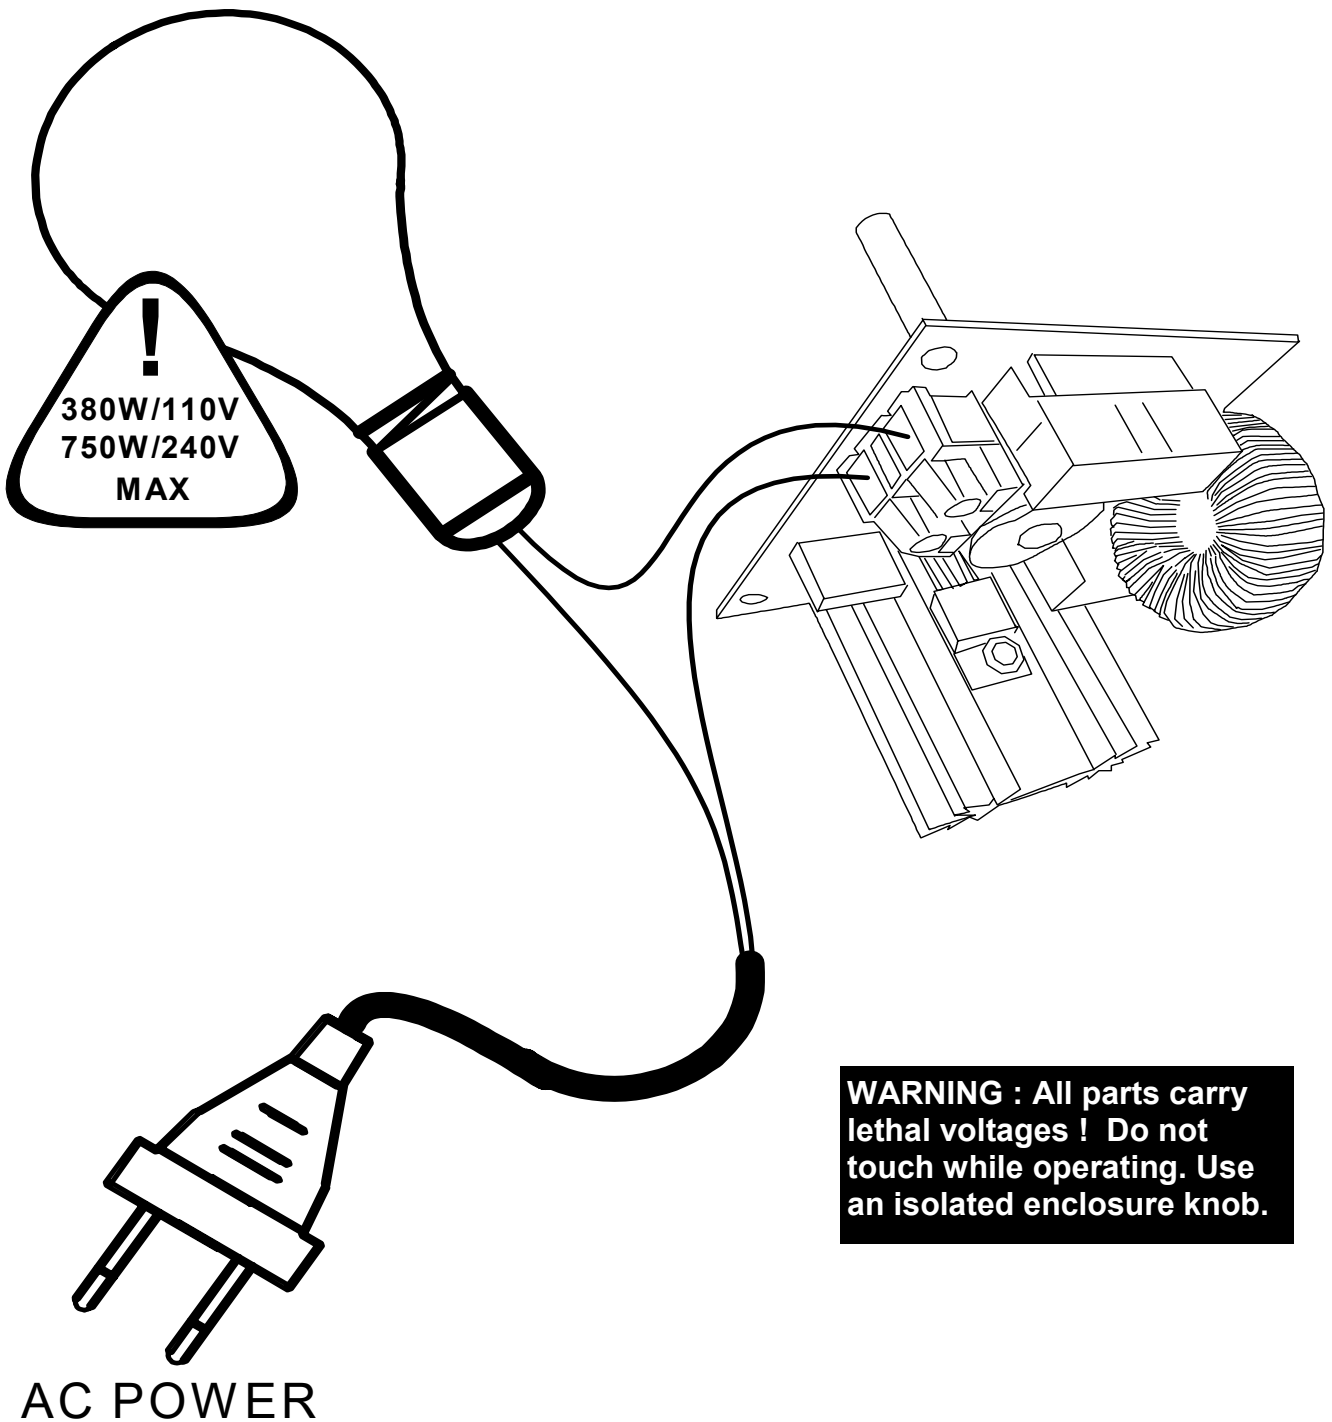

Connection diagram of the suppressed 3,5A dimmer.

K8026

velleman^{HIGH-Q}-kit 