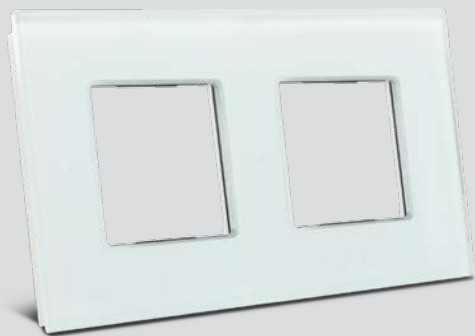

VMBGP2SW datasheet

Double glass cover plate for bticino[®] livinglight, white

Specifications

- vertical / horizontal placement
- for use with Bticino[®] Livinglight: sockets, push-buttons, ...

colour	white
center distance	71 mm
requires	2x: VMBGPFS Frame for Velbus Glass Panel (screw version)
dimensions	86 mm x 157 mm x 11 mm