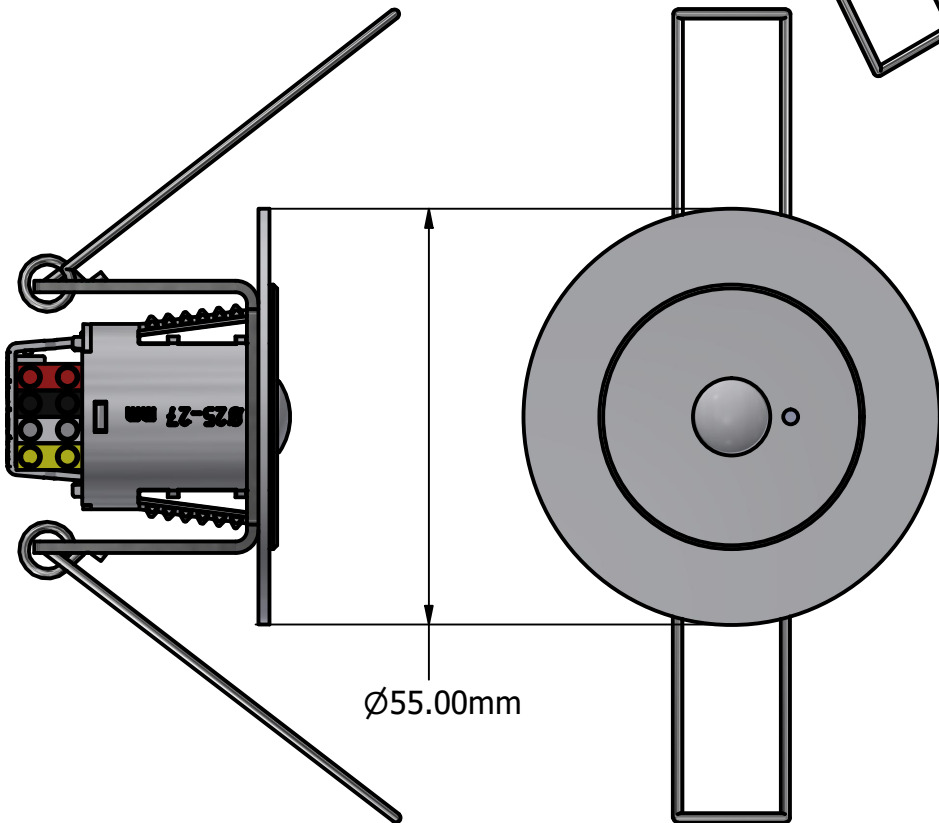

SMALL ROZET

DRILL DIAMETER: 45mm-50mm

BIG ROZET

DRILL DIAMETER: 45mm-70mm