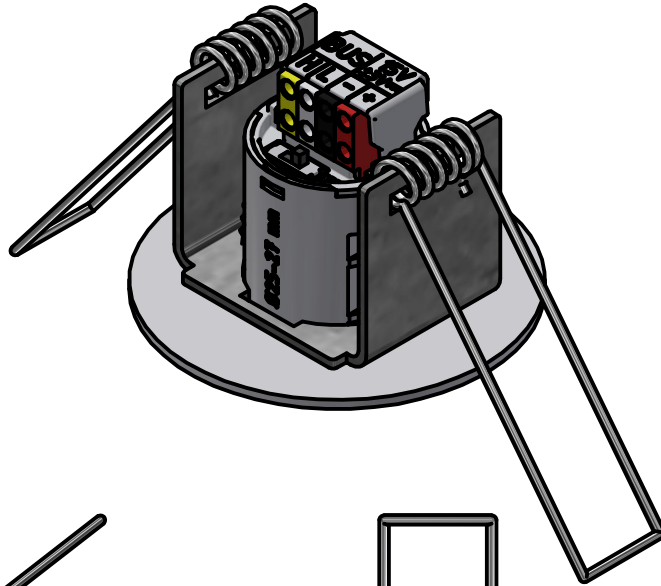

SMALL ROZET

DRILL DIAMETER: 45mm-50mm

BIG ROZET

DRILL DIAMETER: 45mm-70mm