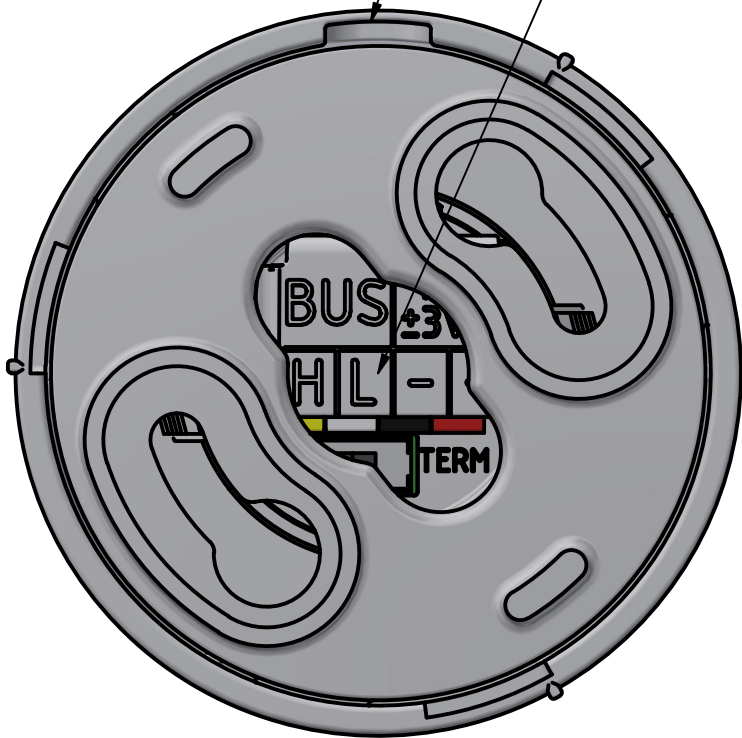

Ø28mm

CUTT OF FOR SIDE CABLE ENTRY

MIDDLE CABLE ENTRY Ø12mm

47mm

Ø48.00mm