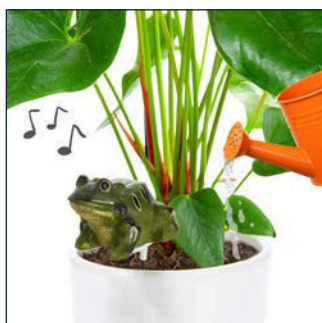

display with 4 types of dry soil alarms

DTPP04D

You will never forget to water your plants with the **PEREL dry soil alarms**. The sensor monitors soil moisture and warbles or croaks when the soil is too dry. A built-in light sensor prevents the device from disturbing you at night.

FEATURES

- the device monitors soil moisture and sounds when the soil is too dry
- a built-in light sensor prevents the device from disturbing you at night
- hand painted polyresin body
- comes with replaceable button cell batteries
- contents: 20 pcs
  - 5 x finch: DTPP01
  - 5 x blue jay: DTPP02
  - 5 x robin: DTPP03
  - 5 x frog: DTPP04

material

body polyresin

probes probes

dimensions 18 x 8.2 x 3.5 cm

display dimensions (W x H x D) 38.5 x 21 x 29.5 cm