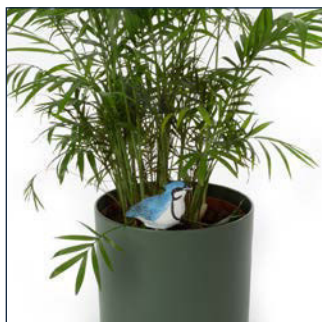

display with 4 types of dry soil alarms

DTPP04D

You will never forget to water your plants with the **PEREL dry soil alarms**. The sensor monitors soil moisture and warbles or croaks when the soil is too dry. A built-in light sensor prevents the device from disturbing you at night.

FEATURES

- the device monitors soil moisture and sounds when the soil is too dry
- a built-in light sensor prevents the device from disturbing you at night
- hand painted polyresin body
- comes with replaceable button cell batteries
- contents: 20 pcs
 - 5 x finch: DTPP01
 - 5 x blue jay: DTPP02
 - 5 x robin: DTPP03
 - 5 x frog: DTPP04

material

body polyresin

probes probes

dimensions 18 x 8.2 x 3.5 cm

display dimensions (W x H x D) 38.5 x 21 x 29.5 cm

display met 4 types droogteverklikkers

PEREL®
DTPP04D

 ingebouwde
lichtsensor