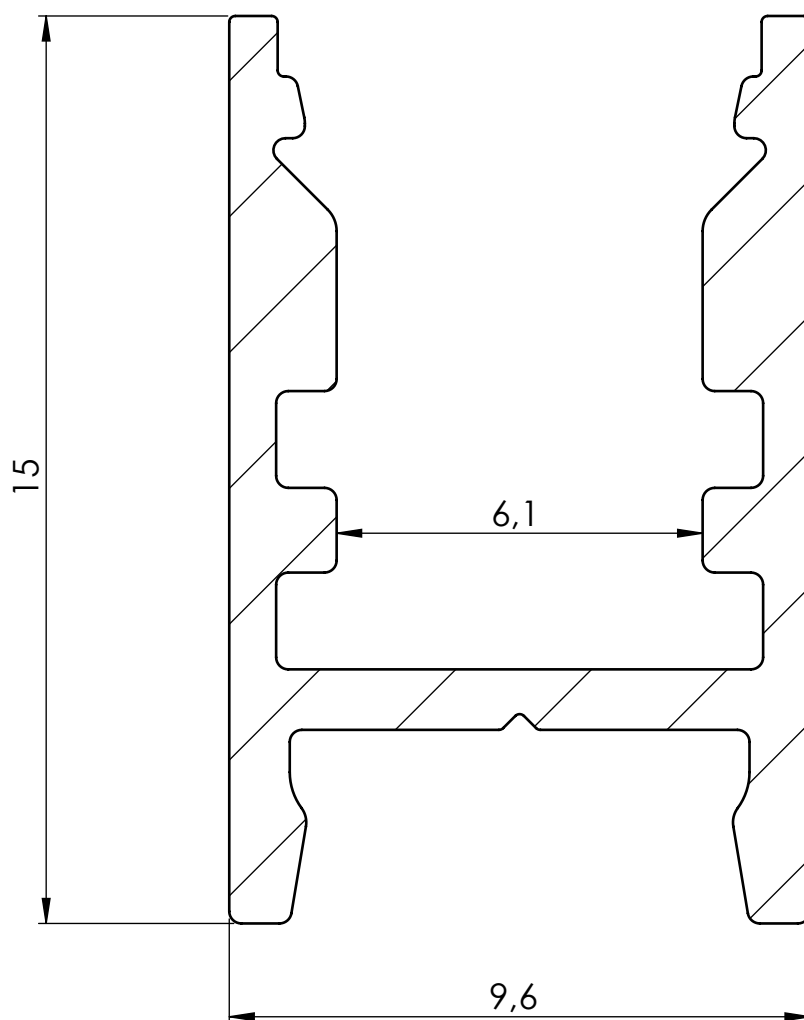

ALU-SWISS LED PROFILE

SCALE 1 : 1

PRODUCT CODE: AL-SS

DESCRIPTION: Alu-Swiss, anodized aluminum LED profile

WEIGHT: 0.12 kg/m

UNITS: millimeters

SCALE: 8:1

SHEET SIZE: A4