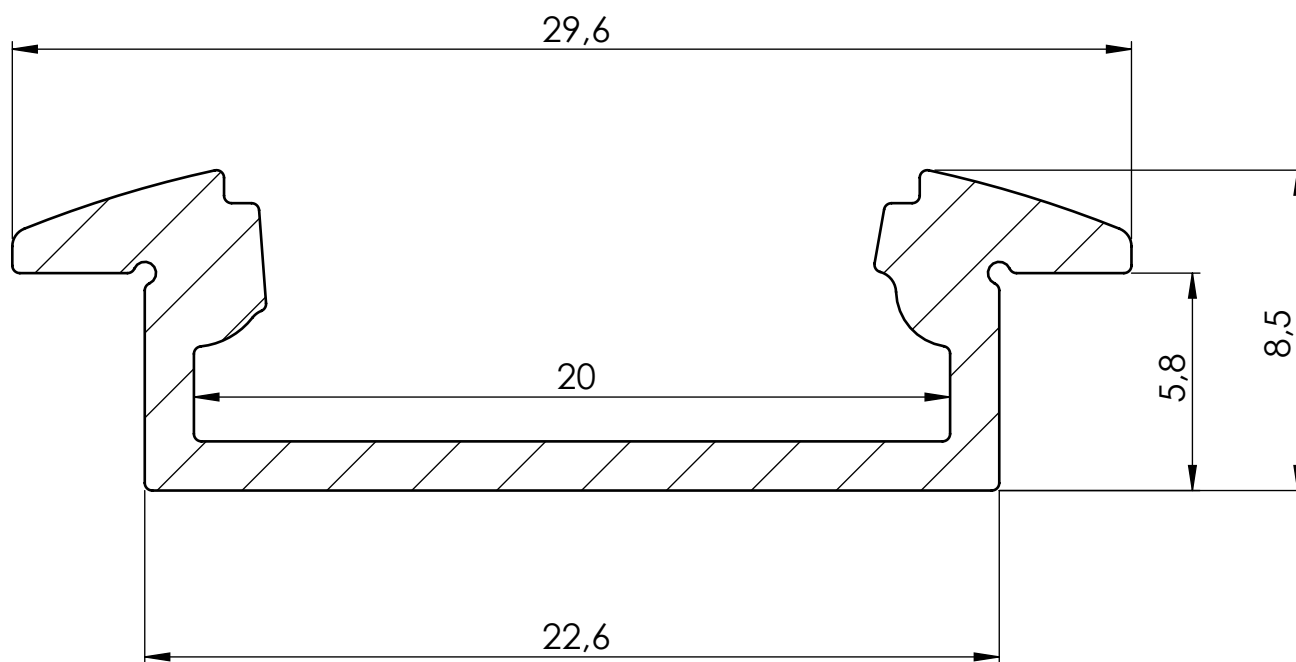

RECESSED SLIM LINE WIDE 8mm

SCALE 1 : 1

PRODUCT CODE: AL-RSLW8

DESCRIPTION: RSLW8, anodized in silver aluminum LED profile

WEIGHT: 0.19 kg/m

UNITS: millimeters

SCALE: 5:1

SHEET SIZE: A4