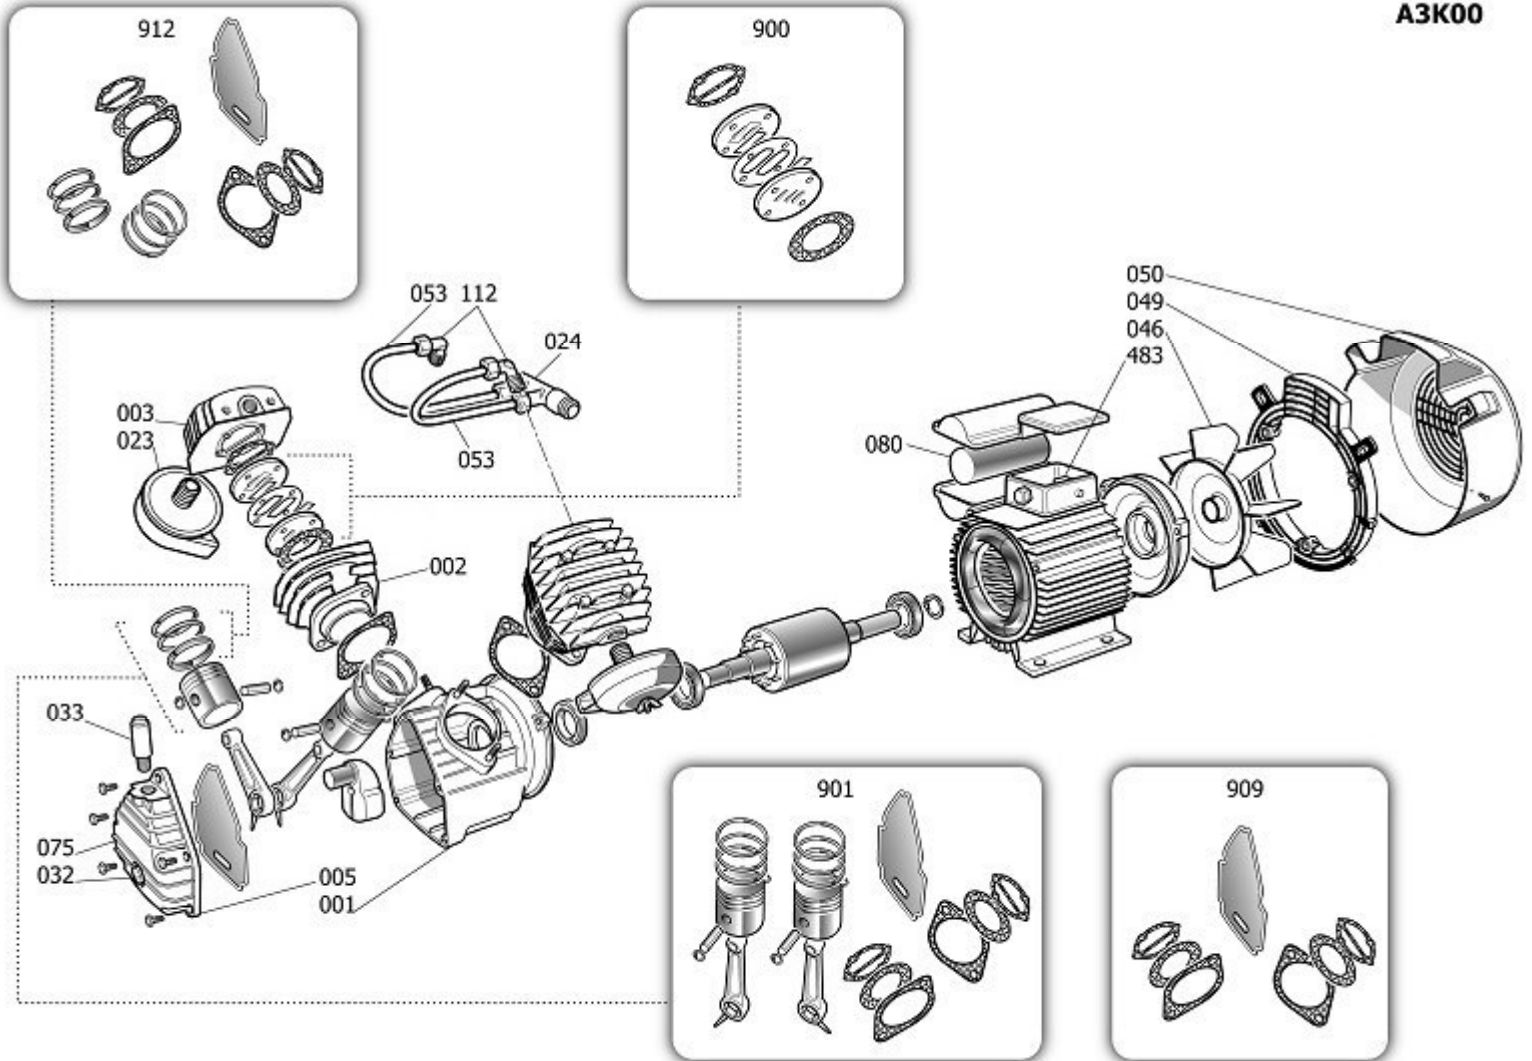

8119500STN636

DV2 400/10/50 +KIT

Pos	Component	MU	Multiplier	
105	9048053	CHECK VALVE	PZ	1,0
105	9048065	CHECK VALVE	PZ	1,0
106	9412204	LINE COCK	PZ	2,0
107	9047079	CONDENSATE DRAIN COCK	PZ	1,0
108	9051143	PRESSURE REDUCER	PZ	1,0
109	9052069	PRESSURE GAUGE	PZ	1,0
109	9052070	PRESSURE GAUGE	PZ	1,0
110	9049019	RELIEF VALVE	PZ	1,0
116	9038001	PLUG	PZ	2,0
117	9038687	KNOB	PZ	1,0
127	9270006	RILSAN PIPE 4/6 BLACK	MT	0,3
131	9063084ATL100	COMPLETE PRESSURE SWITCH	PZ	1,0
132	9065097	POWER CABLE	PZ	1,0
145	9043997	DELIVERY PIPE	PZ	1,0
200	3KN000C	BARE PUMP	PZ	1,0
300	9421117	WHEELS/FEET MOUNTING KIT	PZ	1,0

**A3K00**

# 3KN000C

## BARE PUMP

Pos	Component	MU	Multiplier
1	N000643	CASING	PZ 1,0
2	9606202SGL	CYLINDER	PZ 1,0
3	9606201	HEAD	PZ 2,0
5	9606105	CASING COVER	PZ 1,0
23	9411129	AIR FILTER ASSEMBLY	PZ 2,0
24	9606215	MANIFOLD	PZ 1,0
32	9022005	OIL LIGHT	PZ 1,0
33	9038708	OIL PLUG	PZ 1,0
46	9038397	FAN	PZ 1,0
49	9606117	UPPER HOUSING	PZ 1,0
50	9038709	LOWER HOUSING	PZ 1,0
53	9606208	CONNECTION TUBE	PZ 1,0
53	9606209	CONNECTION TUBE	PZ 1,0
80	9067055	CONDENSER	PZ 1,0
112	9050548	NIPPLE/ELBOW	PZ 2,0
483	9612106	THERMAL CUTOUT	PZ 1,0
900	9434A29	MPK VALVE PLATE FC-VDC	PZ 1,0
901	9434B31	MPK PISTON-CONROD VDC	PZ 1,0
909	9434F28	MPK GASKETS VDC	PZ 1,0
912	9434C29	MPK PISTON RINGS VDC	PZ 1,0