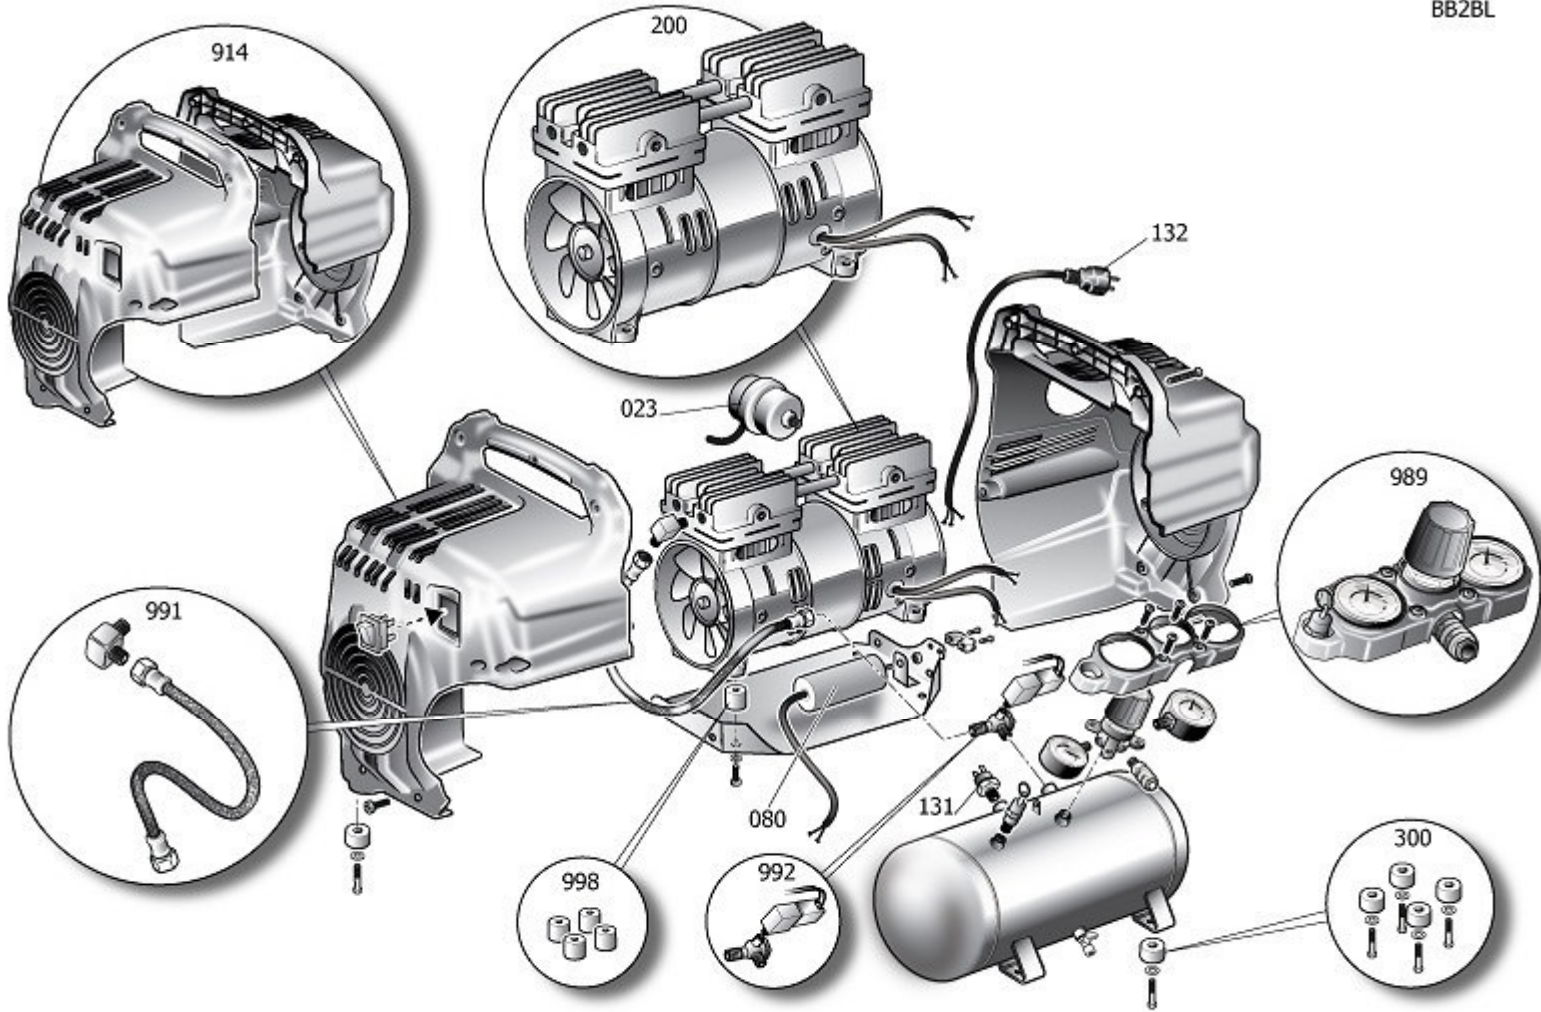

BB2BL

B2BL104STF564

DST 101/8/6

Pos	Component	MU	Multiplier
23	9430200	AIR FILTER ASSEMBLY	PZ 1,0
80	9430201	CONDENSER	PZ 1,0
131	9430208	COMPLETE PRESSURE SWITCH	PZ 1,0
132	9430209	POWER CABLE	PZ 1,0
200	9417746	BARE PUMP	PZ 1,0
300	9430210	WHEELS/FEET MOUNTING KIT	PZ 1,0
914	9430216	CONVEYOR KIT	PZ 1,0
989	9430218	MPK PRESS.RED.SILTEK/S YEL	PZ 1,0
991	9430213	KIT SENDING PIPE	PZ 1,0
992	9430214	KIT NOT RETURN VALVE	PZ 1,0
998	9430215	MPK DAMPERS SILTEK+/S	PZ 1,0

9417746

BARE PUMP

Pos	Component		MU	Multiplier
900	9434A37	MPK VALVE PLATE OL110 (Q2)	PZ	1,0
901	9434B36	MPK CONROD ASS.LY OL110 (Q2)	PZ	1,0
906	9430220	MPC HEAD LF SILTEK+/S	PZ	1,0
906	9430222	MPC HEAD RG SILTEK+/S	PZ	1,0
909	9434F37	MPK GASKETS+SEALS OL110 (Q2)	PZ	1,0