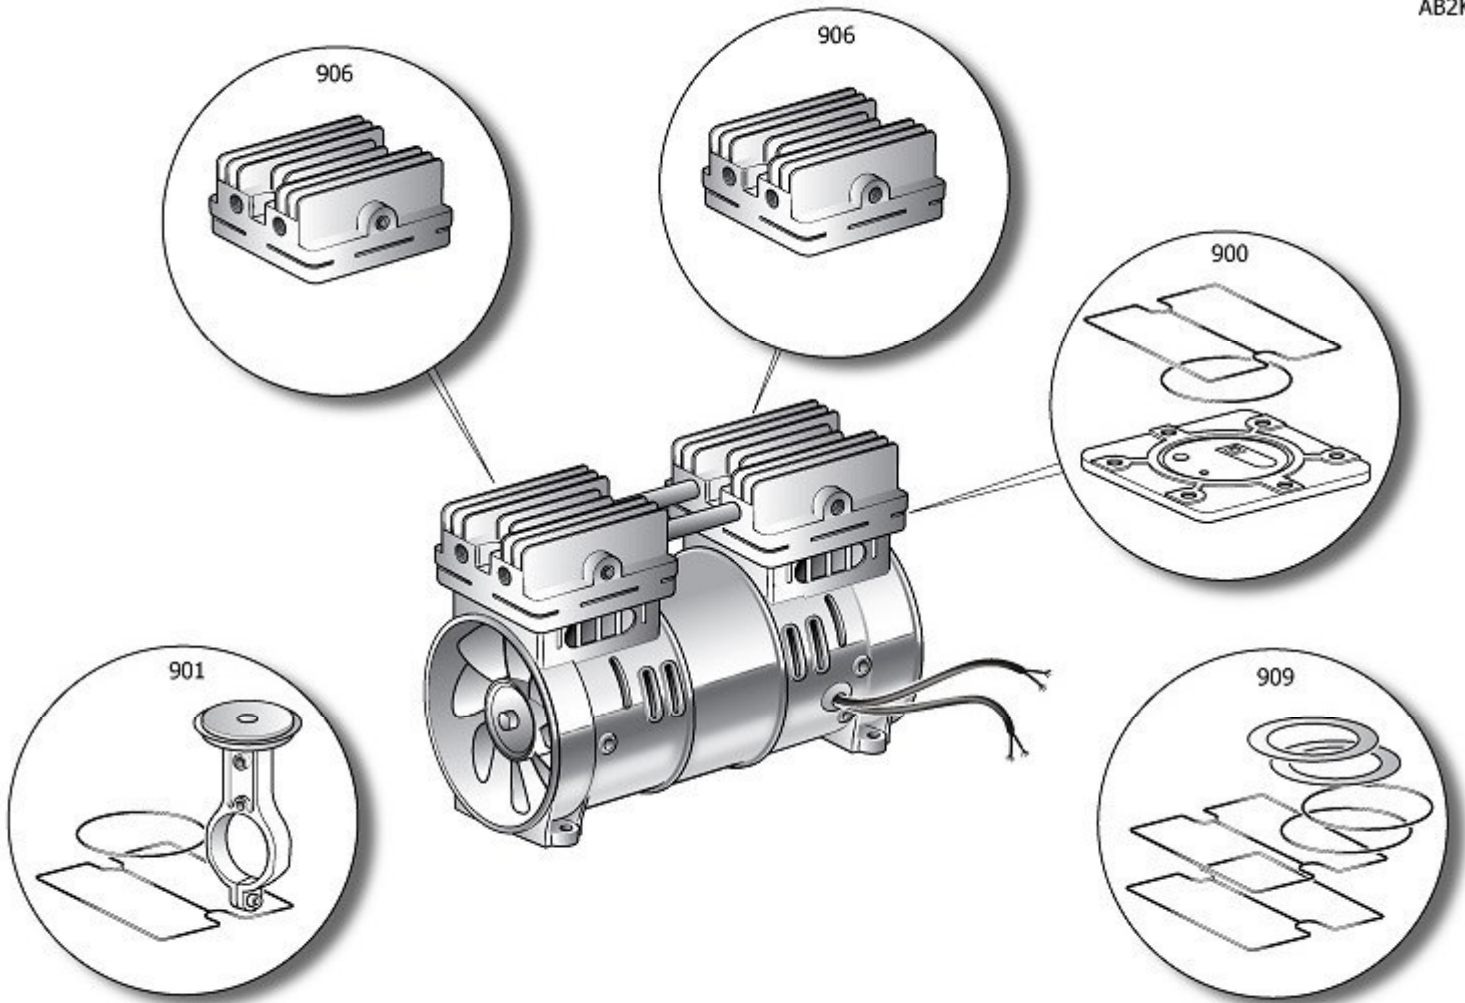

BB2BL

B2BL104STF564

DST 101/8/6

Pos	Component	MU	Multiplier
23	9430200	AIR FILTER ASSEMBLY	PZ 1,0
80	9430201	CONDENSER	PZ 1,0
131	9430208	COMPLETE PRESSURE SWITCH	PZ 1,0
132	9430209	POWER CABLE	PZ 1,0
200	9417746	BARE PUMP	PZ 1,0
300	9430210	WHEELS/FEET MOUNTING KIT	PZ 1,0
914	9430216	CONVEYOR KIT	PZ 1,0
989	9430218	MPK PRESS.RED.SILTEK/S YEL	PZ 1,0
991	9430213	KIT SENDING PIPE	PZ 1,0
992	9430214	KIT NOT RETURN VALVE	PZ 1,0
998	9430215	MPK DAMPERS SILTEK+/S	PZ 1,0

9417746

BARE PUMP

Pos	Component		MU	Multiplier
900	9434A37	MPK VALVE PLATE OL110 (Q2)	PZ	1,0
901	9434B36	MPK CONROD ASS.LY OL110 (Q2)	PZ	1,0
906	9430220	MPC HEAD LF SILTEK+/S	PZ	1,0
906	9430222	MPC HEAD RG SILTEK+/S	PZ	1,0
909	9434F37	MPK GASKETS+SEALS OL110 (Q2)	PZ	1,0