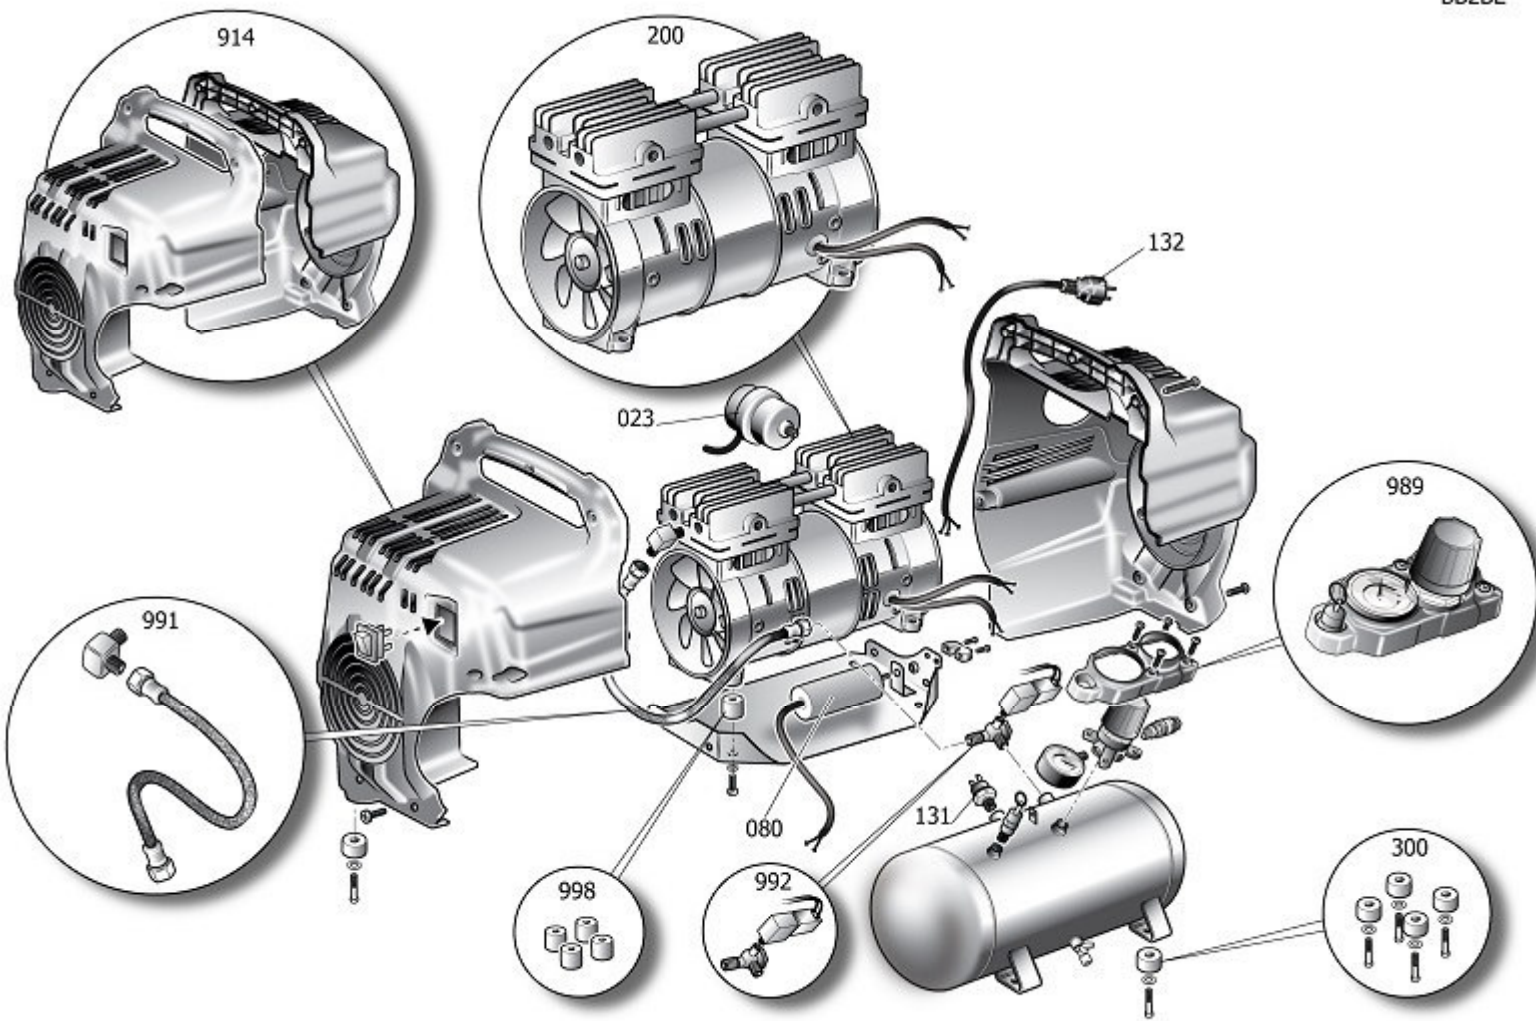

BB2BE

B2BE104STN703

DST 100/8/6

Pos	Component	MU	Multiplier
23	9430200	AIR FILTER ASSEMBLY	PZ 1,0
80	9430201	CONDENSER	PZ 1,0
131	9430208	COMPLETE PRESSURE SWITCH	PZ 1,0
132	9430209	POWER CABLE	PZ 1,0
200	9417745	BARE PUMP	PZ 1,0
300	9430210	WHEELS/FEET MOUNTING KIT	PZ 1,0
914	9430211	CONVEYOR KIT	PZ 1,0
989	9430212	MPK PRESS.REDUCER SILTEK+	PZ 1,0
991	9430213	KIT SENDING PIPE	PZ 1,0
992	9430214	KIT NOT RETURN VALVE	PZ 1,0
998	9430215	MPK DAMPERS SILTEK+/S	PZ 1,0

9417745

BARE PUMP

Pos	Component		MU	Multiplier
900	9434A37	MPK VALVE PLATE OL110 (Q2)	PZ	1,0
901	9434B36	MPK CONROD ASS.LY OL110 (Q2)	PZ	1,0
906	9430220	MPC HEAD LF SILTEK/+S	PZ	1,0
906	9430221	MPC HEAD RG SILTEK	PZ	1,0
909	9434F37	MPK GASKETS+SEALS OL110 (Q2)	PZ	1,0