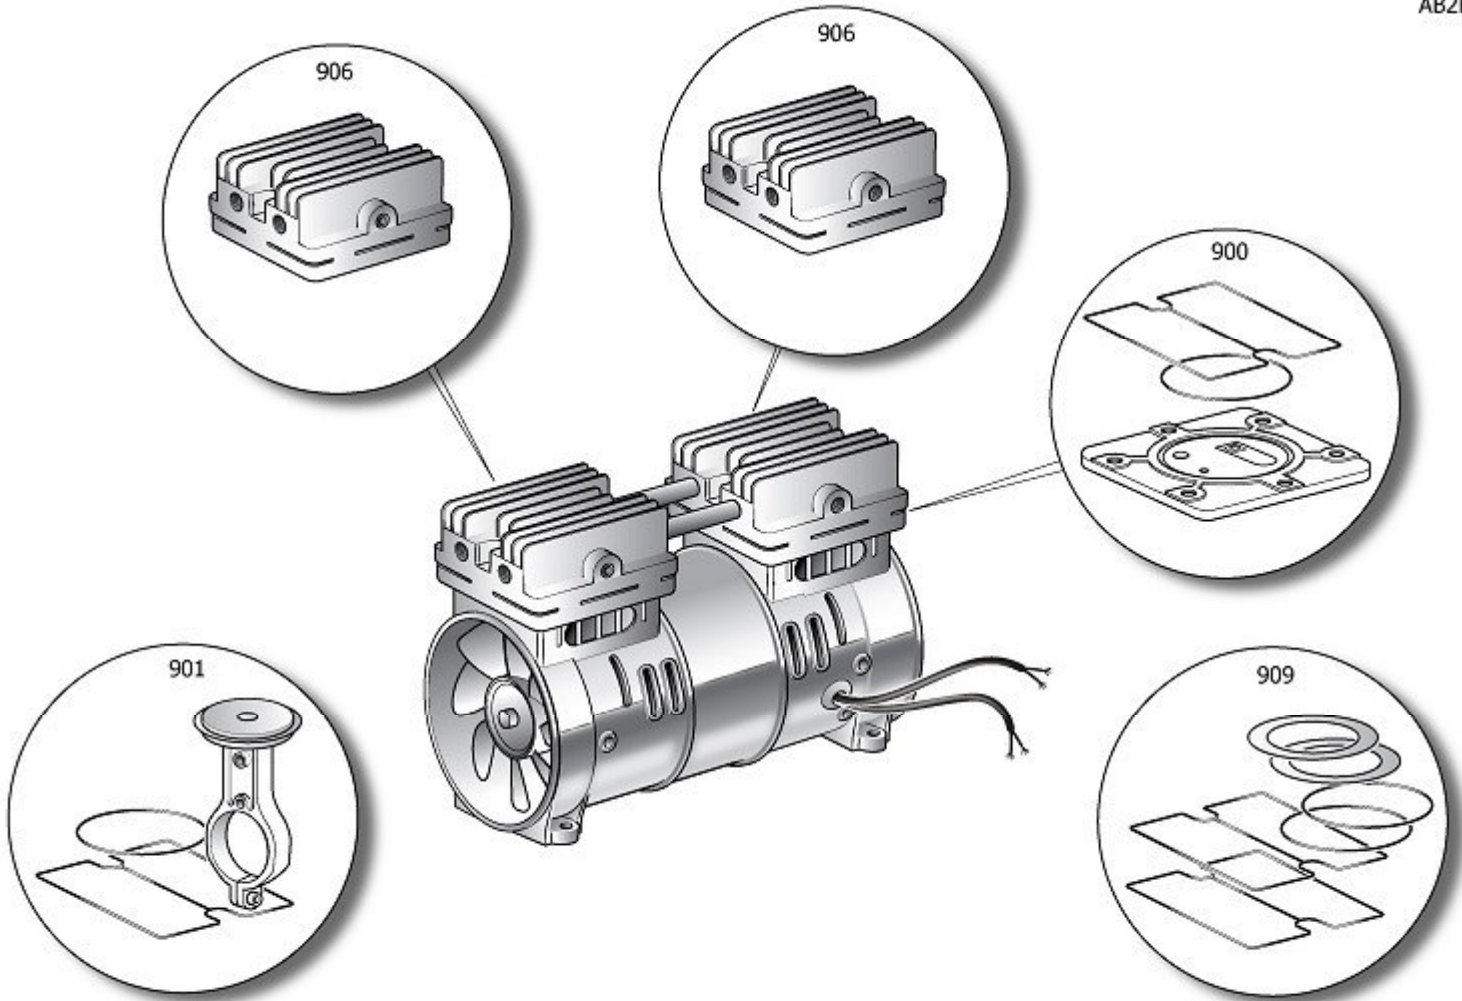

BB2BE

B2BE104STN703

DST 100/8/6

Pos	Component	MU	Multiplier
23	9430200	AIR FILTER ASSEMBLY	PZ 1,0
80	9430201	CONDENSER	PZ 1,0
131	9430208	COMPLETE PRESSURE SWITCH	PZ 1,0
132	9430209	POWER CABLE	PZ 1,0
200	9417745	BARE PUMP	PZ 1,0
300	9430210	WHEELS/FEET MOUNTING KIT	PZ 1,0
914	9430211	CONVEYOR KIT	PZ 1,0
989	9430212	MPK PRESS.REDUCER SILTEK+	PZ 1,0
991	9430213	KIT SENDING PIPE	PZ 1,0
992	9430214	KIT NOT RETURN VALVE	PZ 1,0
998	9430215	MPK DAMPERS SILTEK+/S	PZ 1,0

9417745

BARE PUMP

Pos	Component		MU	Multiplier
900	9434A37	MPK VALVE PLATE OL110 (Q2)	PZ	1,0
901	9434B36	MPK CONROD ASS.LY OL110 (Q2)	PZ	1,0
906	9430220	MPC HEAD LF SILTEK/+S	PZ	1,0
906	9430221	MPC HEAD RG SILTEK	PZ	1,0
909	9434F37	MPK GASKETS+SEALS OL110 (Q2)	PZ	1,0