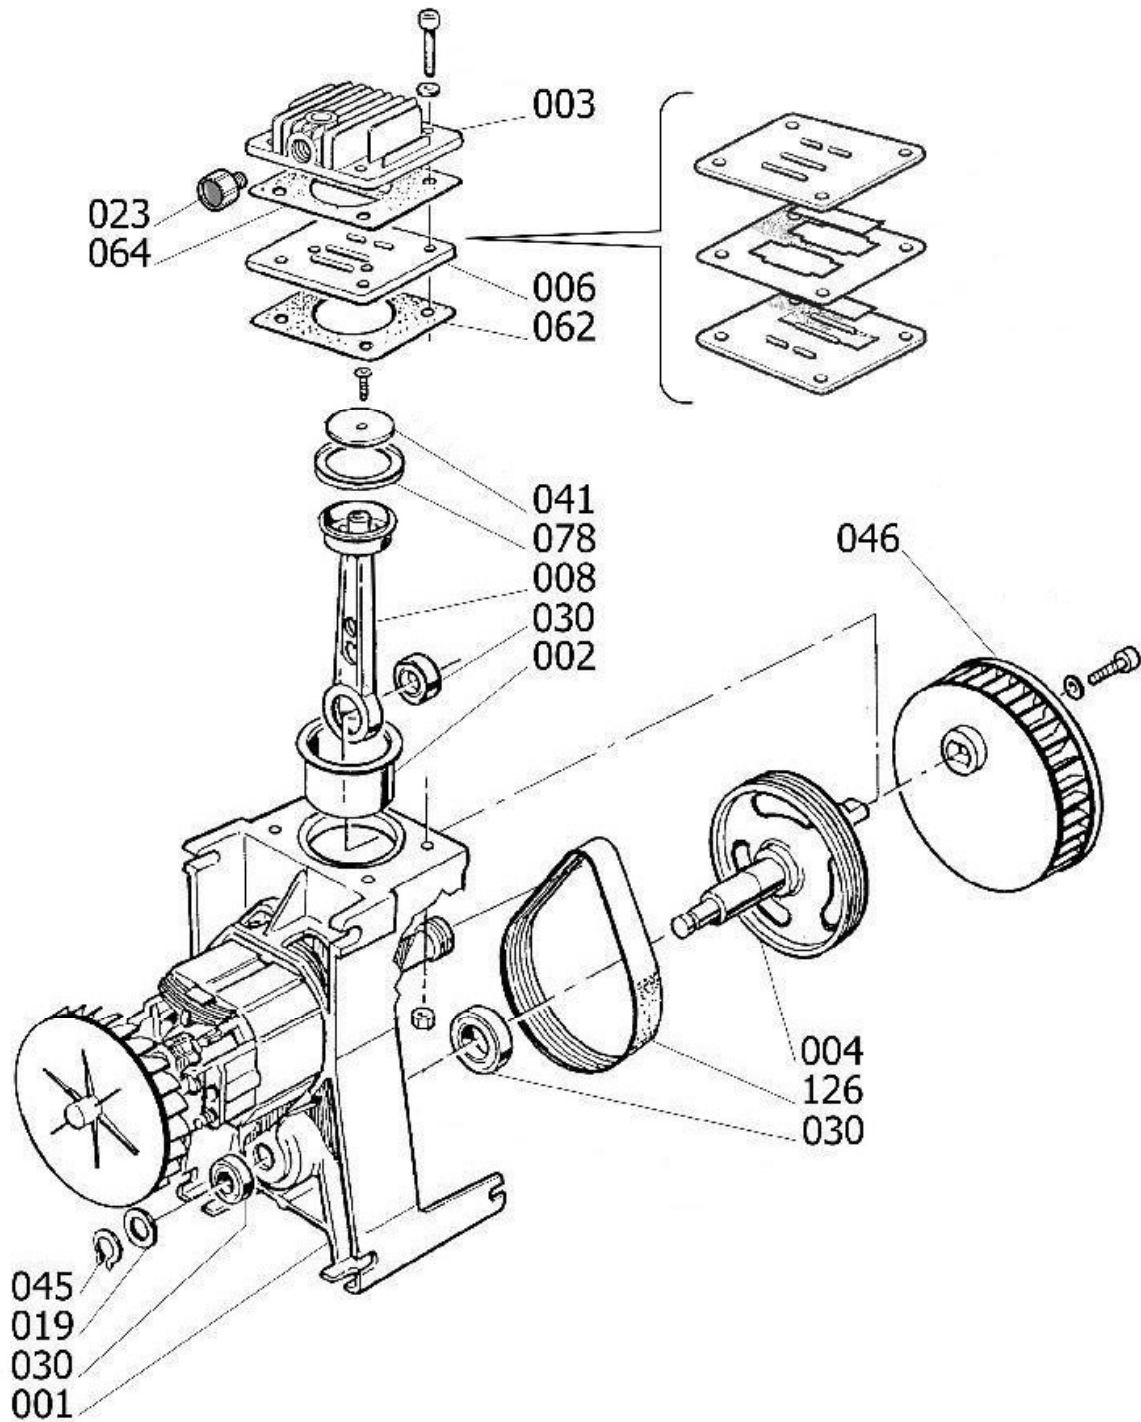

# C6BB304STN039

DN 200/8/6

Pos	Component	MU	Multiplier
49	9038561	UPPER HOUSING	PZ 1,0
55	9414246	UNIT SUPPORT	PZ 1,0
103	9038565	PIVOTING WHEEL/FOOT	PZ 4,0
105	9412186	CHECK VALVE	PZ 1,0
106	9412204	LINE COCK	PZ 1,0
107	9047078	CONDENSATE DRAIN COCK	PZ 1,0
108	9050540	PRESSURE REDUCER	PZ 1,0
109	9052107	PRESSURE GAUGE	PZ 1,0
110	9414010	RELIEF VALVE	PZ 1,0
112	9050601	NIPPLE/ELBOW	PZ 1,0
124	9414249	CONN.SEND.PIPE SR10 MINIR.ROHS	PZ 1,0
127	9270056	RILSAN PIPE 5/8 BLACK NM	MT 0,4
131	9063252	COMPLETE PRESSURE SWITCH	PZ 1,0
132	9065706	POWER CABLE	PZ 1,0
133	9064799	SWITCH	PZ 1,0
145	9043325	DELIVERY PIPE	PZ 1,0
145	9043327	DELIVERY PIPE	PZ 1,0
164	9053583	ELBOW SR 1/4"M X 8 ROHS	PZ 2,0
200	C600000	BARE PUMP	PZ 1,0
431	9038562	CONTROL PANEL	PZ 1,0
486	9050613	PLUG	PZ 1,0

C600000

BARE PUMP

Pos	Component	MU	Multiplier
1	A661104 CASING	PZ	1,0
2	A631040 CYLINDER	PZ	1,0
3	A661405 HEAD	PZ	1,0
4	A661204 SHAFT	PZ	1,0
6	9415091 VALVE HOLDER PLATE	PZ	1,0
8	A710100 COMPLETE CON-ROD	PZ	1,0
19	9131678 WASHER 5,3X12X1,5 ROHS	PZ	1,0
23	9416634 AIR FILTER ASSEMBLY	PZ	1,0
30	9170113 6203.ZZ.C3.P6.V2.Z2.170\$.ROHS	PZ	1,0
30	9170114 6001.2RS.C3.P6.V2.Z2.170\$.ROHS	PZ	2,0
41	9416831 CON-ROD COVER	PZ	1,0
45	9140211 SEEGER 12 UNI 7435 ROHS	PZ	1,0
46	9038566 FAN	PZ	1,0
62	A650301 CYLINDER-PLATE SEAL	PZ	1,0
64	9415052 PLATE-HEAD SEAL	PZ	1,0
78	9040048 PISTON RING	PZ	1,0
126	9075338 POLY V BELT	PZ	1,0