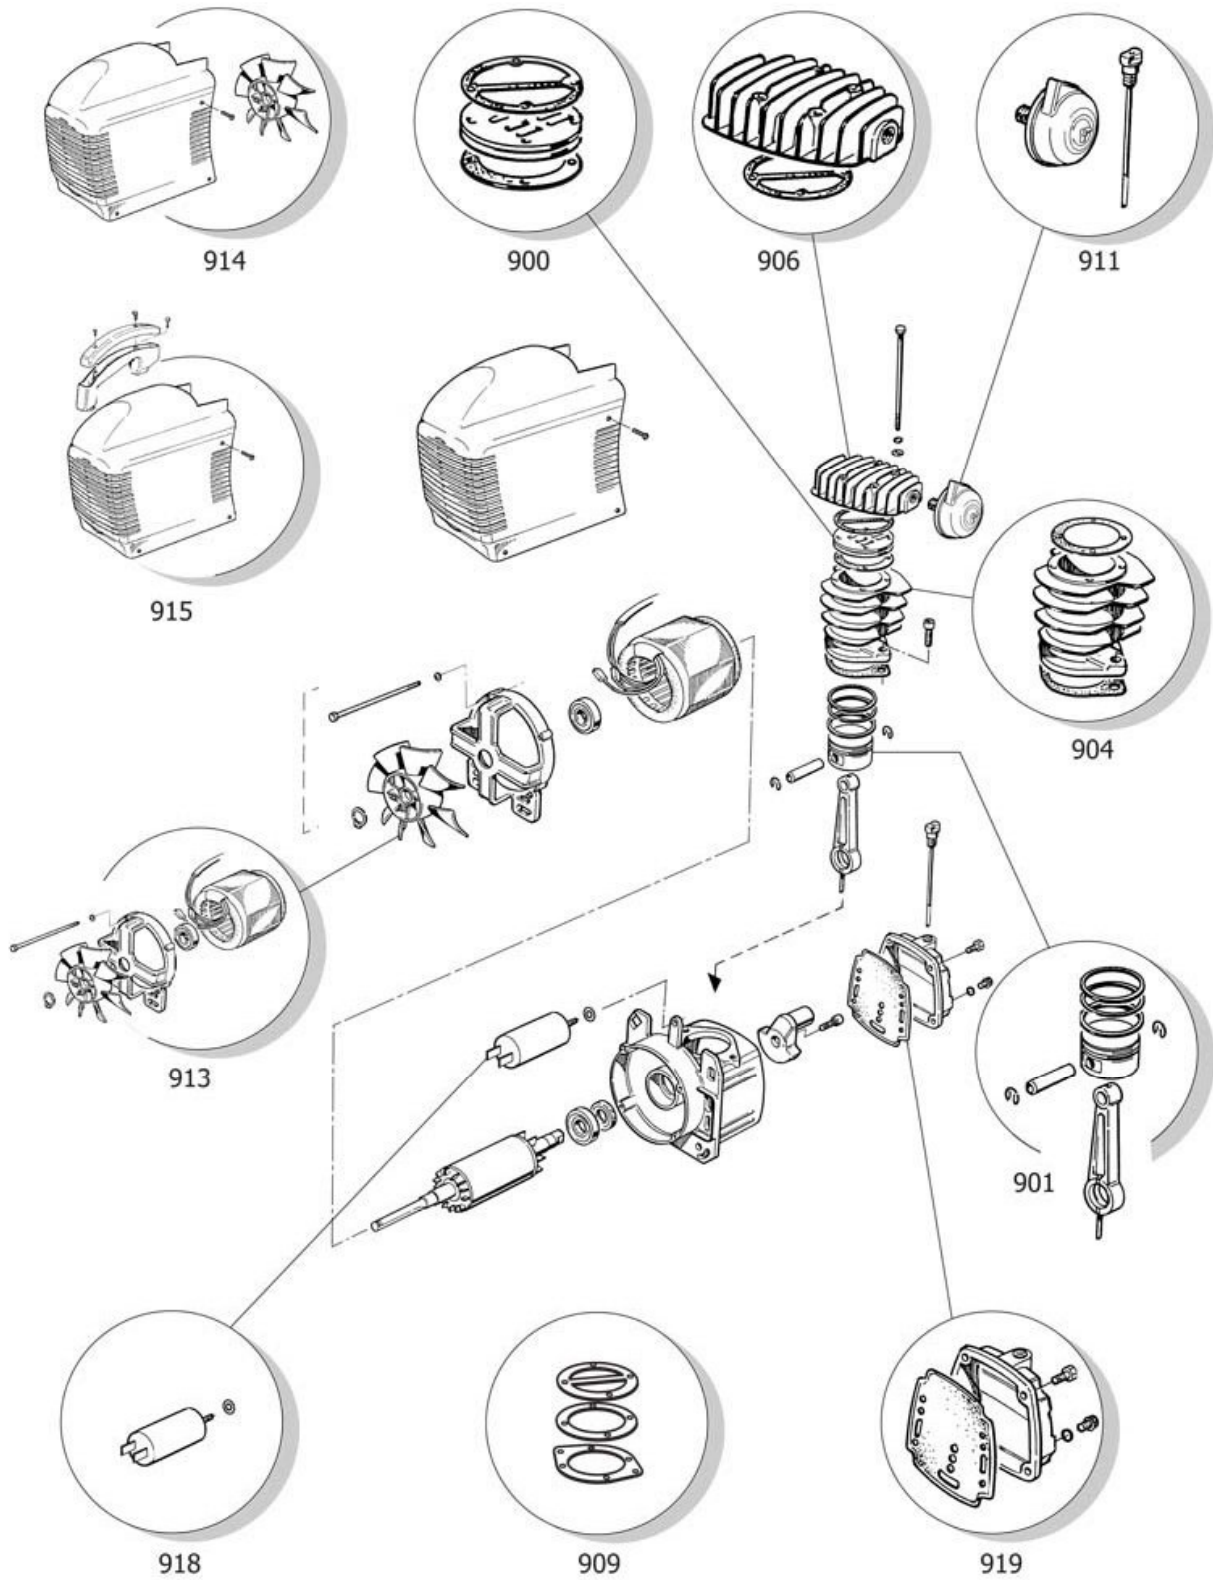

BFCAC

FCBB404STN029

FC2/6 CM2 8B CE STANLEY

Pos	Component	MU	Multiplier	
105	9414167	CHECK VALVE	PZ	1,0
106	9412204	LINE COCK	PZ	1,0
107	9047078	CONDENSATE DRAIN COCK	PZ	1,0
108	9051116	PRESSURE REDUCER	PZ	1,0
109	9052014	PRESSURE GAUGE	PZ	1,0
109	9052162	PRESSURE GAUGE	PZ	1,0
110	9414010	RELIEF VALVE	PZ	1,0
112	9050548	NIPPLE/ELBOW	PZ	1,0
127	9270006	RILSAN PIPE 4/6 BLACK	MT	0,7
131	9412071	COMPLETE PRESSURE SWITCH	PZ	1,0
132	9065061	POWER CABLE	PZ	1,0
145	9412416	DELIVERY PIPE	PZ	1,0
200	FC0000ESTN900	BARE PUMP	PZ	1,0
300	9420134	WHEELS/FEET MOUNTING KIT	PZ	1,0
915	9421025	CONVEYOR KIT	PZ	1,0

AFC99 - FC2

9415641

FC0000ESTN900

BARE PUMP

Pos	Component	MU	Multiplier
900	9434A29	MPK VALVE PLATE FC-VDC	PZ 1,0
901	9433010	KIT CONROD FC2	PZ 1,0
904	9433040	CYLINDER KIT	PZ 1,0
906	9433060	KIT HEAD FC2	PZ 1,0
909	9433090	KIT PAPER GASKETS FC2	PZ 1,0
911	9433110	AIR FILTER KIT	PZ 1,0
913	9433137	WOUND STATOR KIT	PZ 1,0
914	9433145	CONVEYOR KIT	PZ 1,0
918	9432181	CONDENSER KIT	PZ 1,0
919	9433197	CASING COVER KIT	PZ 1,0