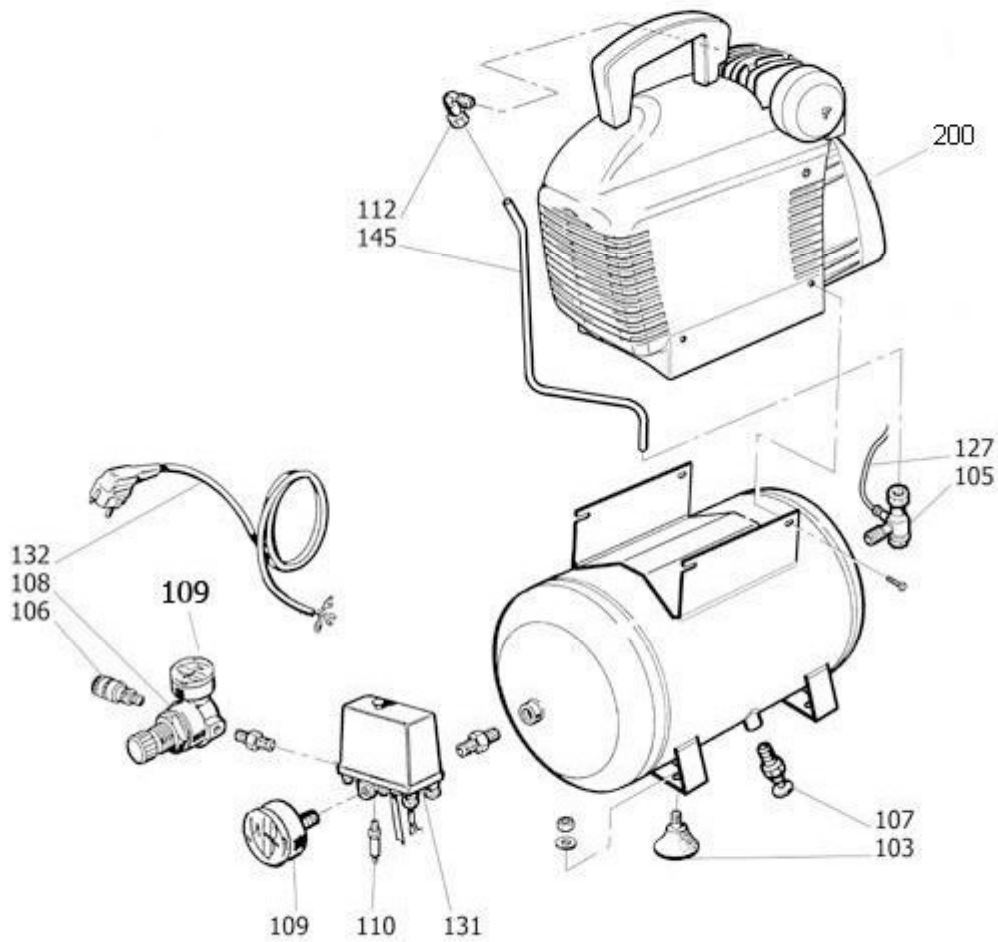

BFCAC

FCBB404STN029

FC2/6 CM2 8B CE STANLEY

Pos	Component	MU	Multiplier	
105	9414167	CHECK VALVE	PZ	1,0
106	9412204	LINE COCK	PZ	1,0
107	9047078	CONDENSATE DRAIN COCK	PZ	1,0
108	9051116	PRESSURE REDUCER	PZ	1,0
109	9052014	PRESSURE GAUGE	PZ	1,0
109	9052162	PRESSURE GAUGE	PZ	1,0
110	9414010	RELIEF VALVE	PZ	1,0
112	9050548	NIPPLE/ELBOW	PZ	1,0
127	9270006	RILSAN PIPE 4/6 BLACK	MT	0,7
131	9412071	COMPLETE PRESSURE SWITCH	PZ	1,0
132	9065061	POWER CABLE	PZ	1,0
145	9412416	DELIVERY PIPE	PZ	1,0
200	FC0000ESTN900	BARE PUMP	PZ	1,0
300	9420134	WHEELS/FEET MOUNTING KIT	PZ	1,0
915	9421025	CONVEYOR KIT	PZ	1,0

AFC99 - FC2

9415641

FC0000ESTN900

BARE PUMP

Pos	Component	MU	Multiplier
900	9434A29	MPK VALVE PLATE FC-VDC	PZ 1,0
901	9433010	KIT CONROD FC2	PZ 1,0
904	9433040	CYLINDER KIT	PZ 1,0
906	9433060	KIT HEAD FC2	PZ 1,0
909	9433090	KIT PAPER GASKETS FC2	PZ 1,0
911	9433110	AIR FILTER KIT	PZ 1,0
913	9433137	WOUND STATOR KIT	PZ 1,0
914	9433145	CONVEYOR KIT	PZ 1,0
918	9432181	CONDENSER KIT	PZ 1,0
919	9433197	CASING COVER KIT	PZ 1,0