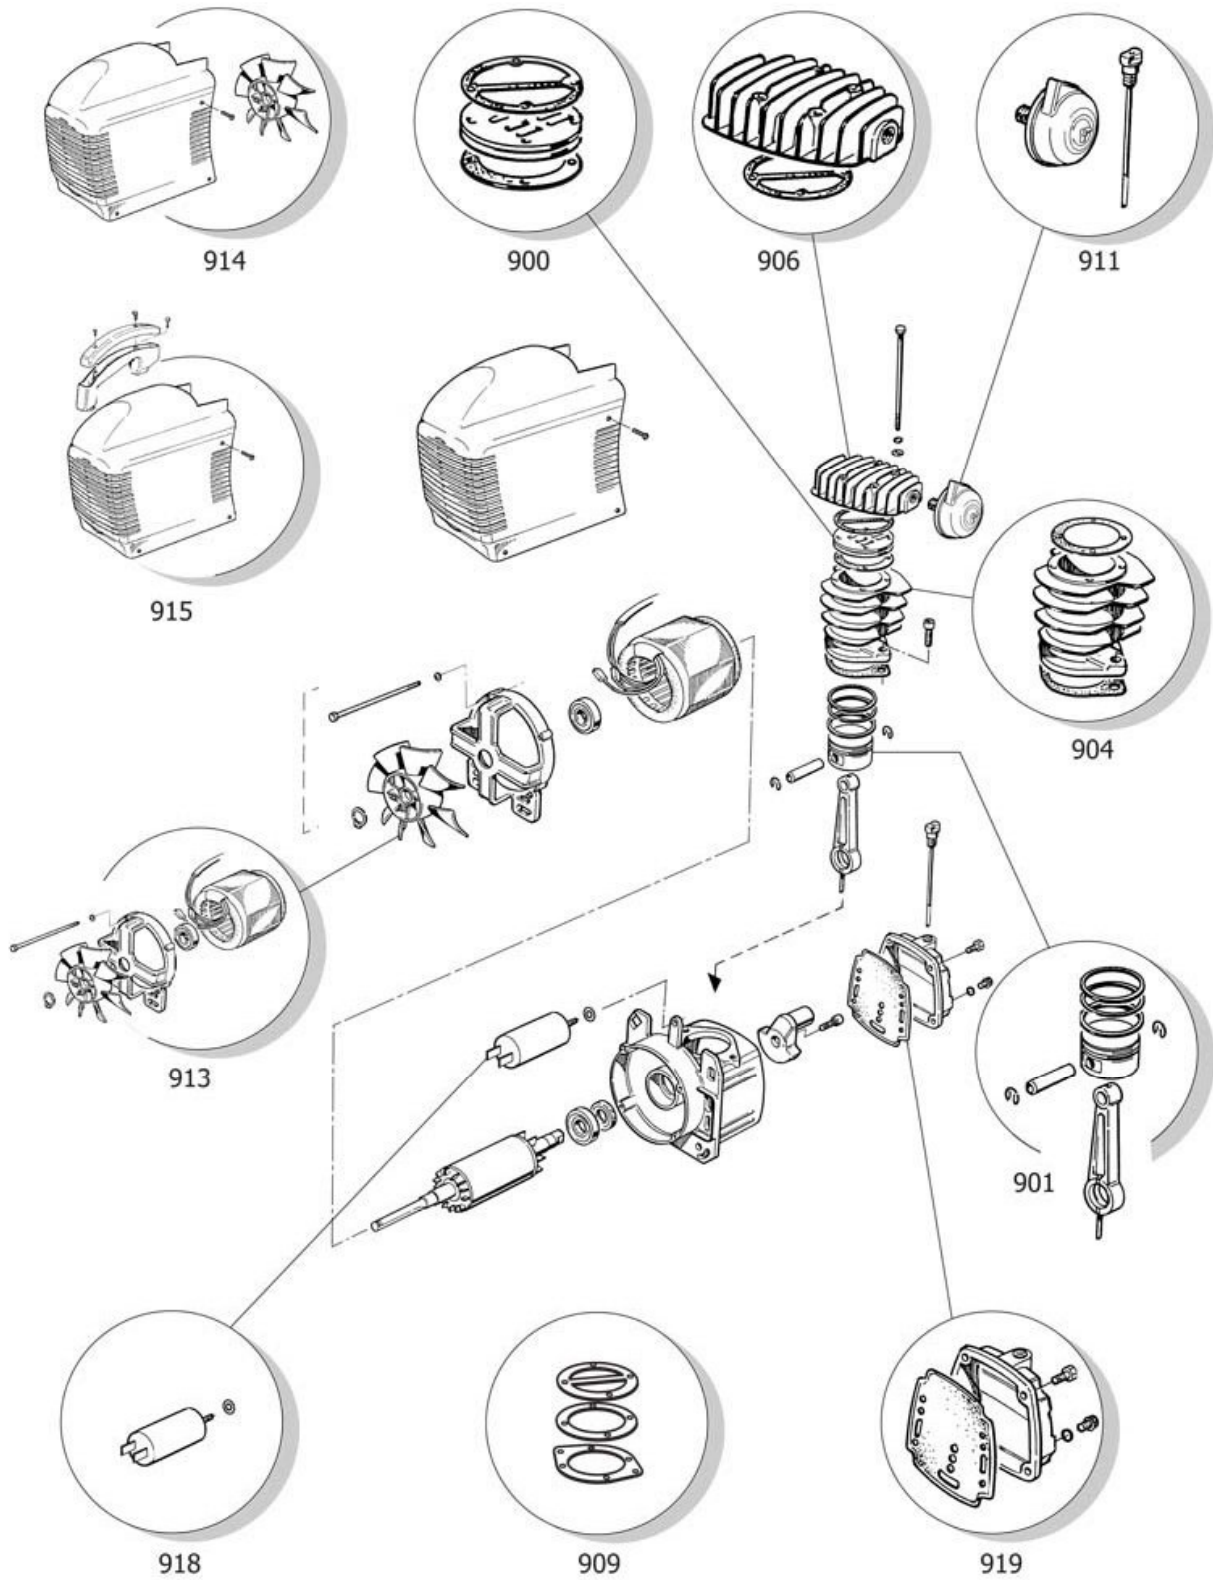

FCDV404STN006

D 211/8/50

Pos	Component	MU	Multiplier
102	9042075	WHEEL	PZ 2,0
103	9038705	PIVOTING WHEEL/FOOT	PZ 1,0
105	9048067	CHECK VALVE	PZ 1,0
106	4100817	LINE COCK	PZ 1,0
107	9047079	CONDENSATE DRAIN COCK	PZ 1,0
108	9051116	PRESSURE REDUCER	PZ 1,0
109	9052014	PRESSURE GAUGE	PZ 1,0
109	9052162	PRESSURE GAUGE	PZ 1,0
110	9414010	RELIEF VALVE	PZ 1,0
112	9050548	NIPPLE/ELBOW	PZ 1,0
114	9011062	WHEEL SPINDLE	PZ 2,0
116	9038001	PLUG	PZ 2,0
117	9038687	KNOB	PZ 1,0
127	9270006	RILSAN PIPE 4/6 BLACK	MT 0,3
131	9415625	COMPLETE PRESSURE SWITCH	PZ 1,0
132	9065061	POWER CABLE	PZ 1,0
145	9043229	DELIVERY PIPE	PZ 1,0
200	FC0000ESTN900	BARE PUMP	PZ 1,0
300	9421141	WHEELS/FEET MOUNTING KIT	PZ 1,0

AFC99 - FC2

9415641

FC0000ESTN900

BARE PUMP

Pos	Component	MU	Multiplier
900	9434A29	MPK VALVE PLATE FC-VDC	PZ 1,0
901	9433010	KIT CONROD FC2	PZ 1,0
904	9433040	CYLINDER KIT	PZ 1,0
906	9433060	KIT HEAD FC2	PZ 1,0
909	9433090	KIT PAPER GASKETS FC2	PZ 1,0
911	9433110	AIR FILTER KIT	PZ 1,0
913	9433137	WOUND STATOR KIT	PZ 1,0
914	9433145	CONVEYOR KIT	PZ 1,0
918	9432181	CONDENSER KIT	PZ 1,0
919	9433197	CASING COVER KIT	PZ 1,0