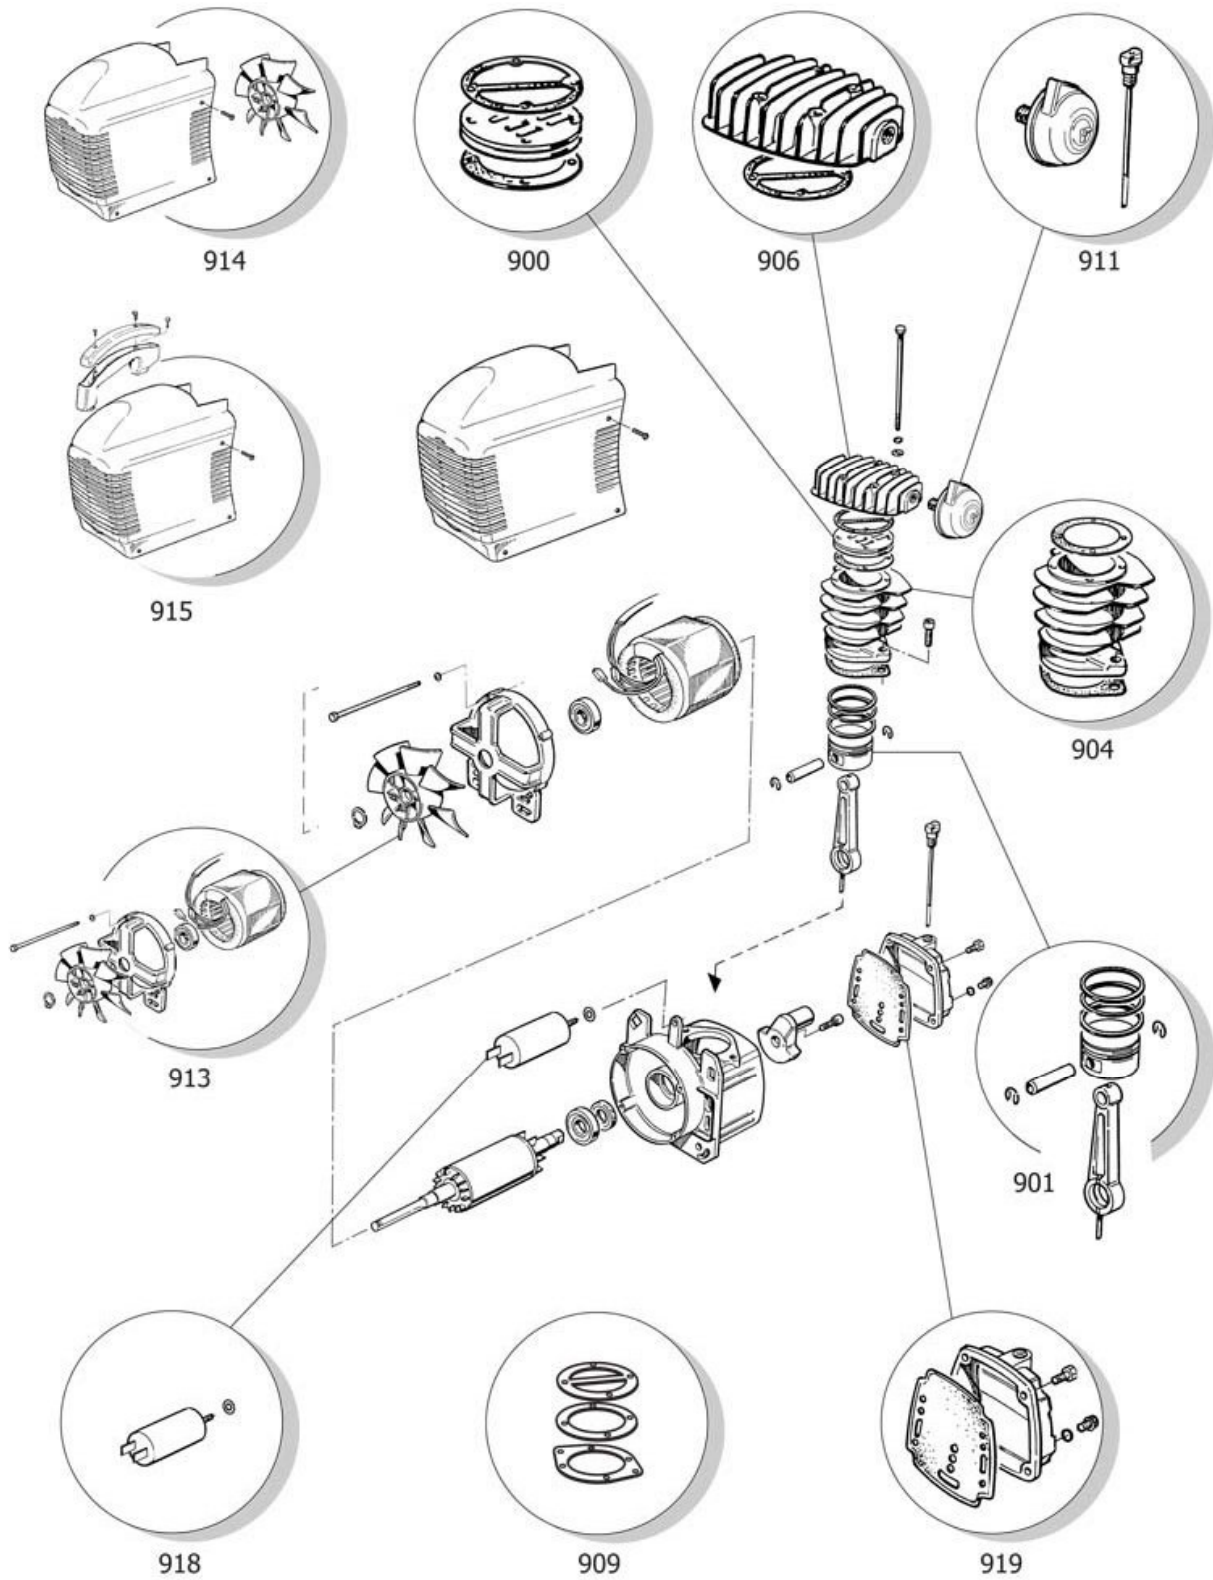

AFC99 - FC2

9415641

FCCC404STF514

BARE PUMP

Pos	Component	MU	Multiplier
900	9434A29	MPK VALVE PLATE FC-VDC	PZ 1,0
901	9433010	KIT CONROD FC2	PZ 1,0
904	9433040	CYLINDER KIT	PZ 1,0
906	9433060	KIT HEAD FC2	PZ 1,0
909	9433090	KIT PAPER GASKETS FC2	PZ 1,0
911	9433112	AIR FILTER KIT	PZ 1,0
914	9433147	CONVEYOR KIT	PZ 1,0
918	9432181	CONDENSER KIT	PZ 1,0
919	9433198	CASING COVER KIT	PZ 1,0