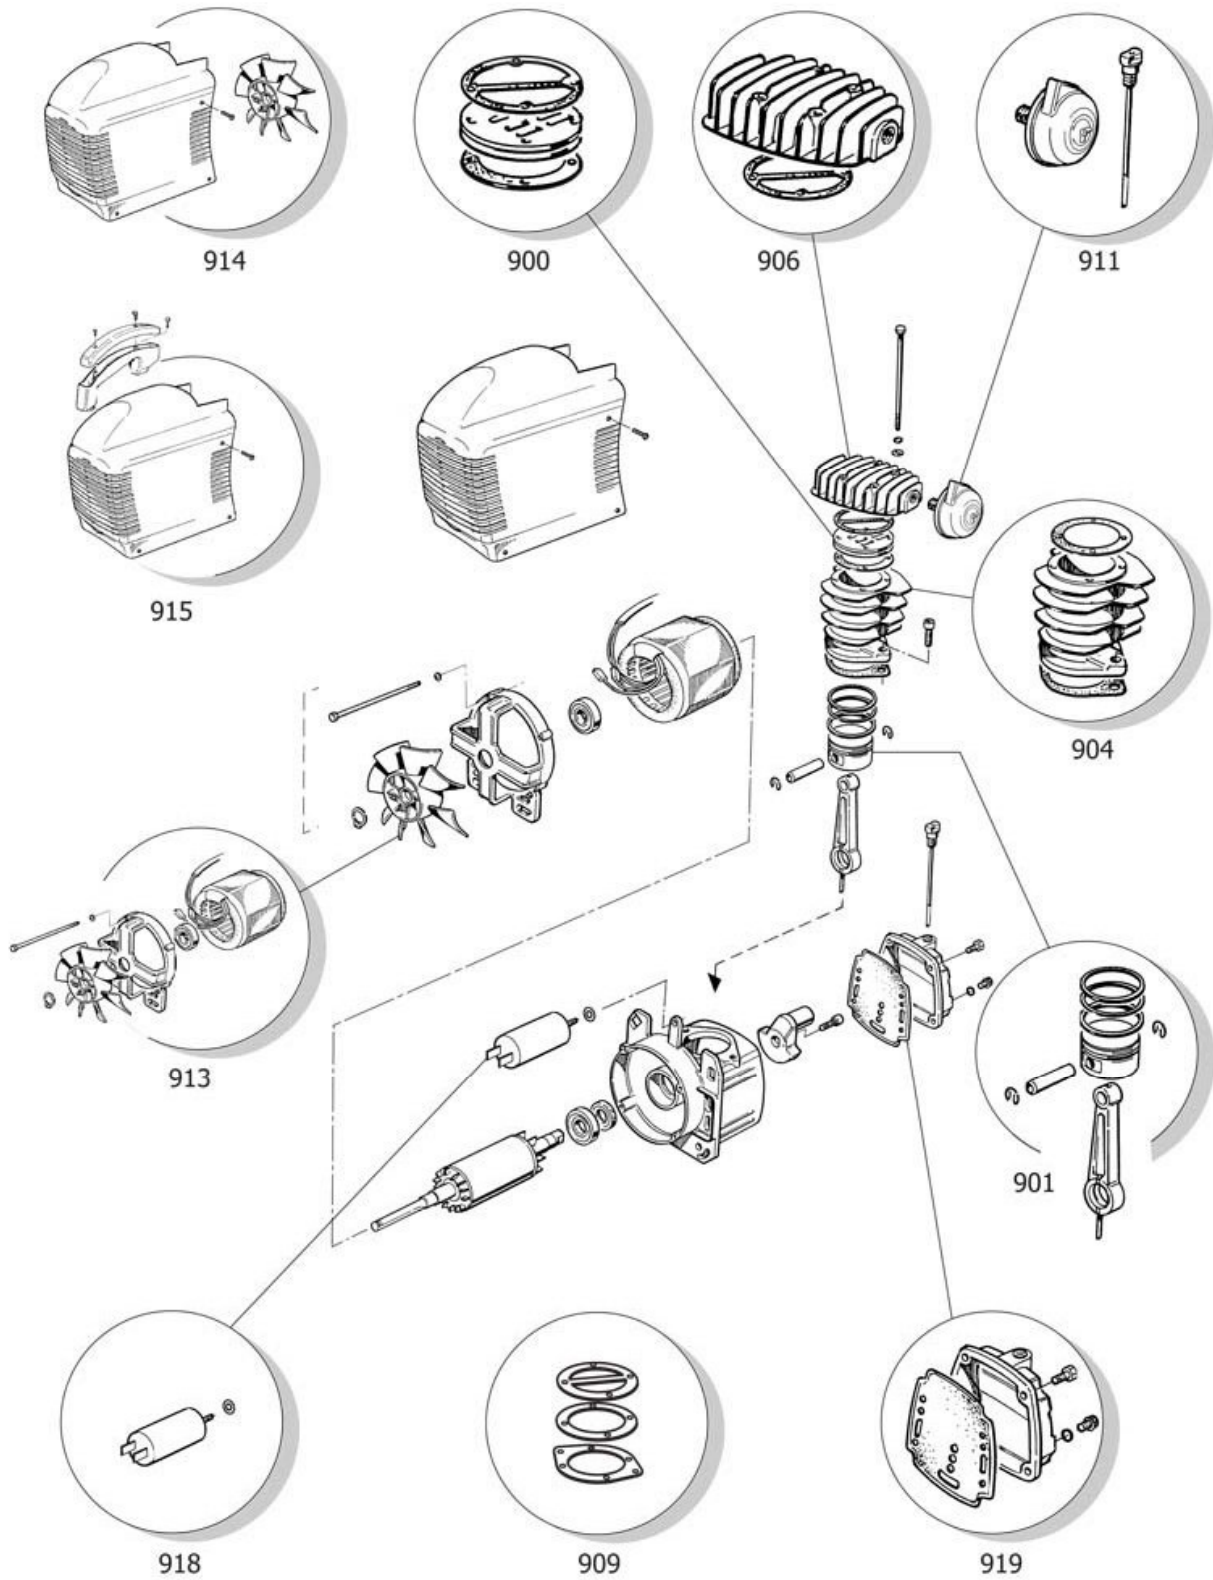

BFCCE

FCCC404STN005

D 211/8/24

Pos	Component	MU	Multiplier
102	9042047	WHEEL	PZ 2,0
103	9038471	PIVOTING WHEEL/FOOT	PZ 1,0
105	9048067	CHECK VALVE	PZ 1,0
106	4100817	LINE COCK	PZ 1,0
107	9047079	CONDENSATE DRAIN COCK	PZ 1,0
108	9051116	PRESSURE REDUCER	PZ 1,0
109	9052014	PRESSURE GAUGE	PZ 1,0
109	9052162	PRESSURE GAUGE	PZ 1,0
110	9414010	RELIEF VALVE	PZ 1,0
111	9083993	AXLE	PZ 1,0
112	9050548	NIPPLE/ELBOW	PZ 1,0
115	9038470	CIRCLIP	PZ 2,0
116	9038001	PLUG	PZ 2,0
117	9038687	KNOB	PZ 1,0
127	9270006	RILSAN PIPE 4/6 BLACK	MT 0,3
131	9415625	COMPLETE PRESSURE SWITCH	PZ 1,0
132	9065061	POWER CABLE	PZ 1,0
145	9043228	DELIVERY PIPE	PZ 1,0
200	FC0000ESTN900	BARE PUMP	PZ 1,0
300	9420562	WHEELS/FEET MOUNTING KIT	PZ 1,0

AFC99 - FC2

9415641

FC0000ESTN900

BARE PUMP

Pos	Component	MU	Multiplier
900	9434A29	MPK VALVE PLATE FC-VDC	PZ 1,0
901	9433010	KIT CONROD FC2	PZ 1,0
904	9433040	CYLINDER KIT	PZ 1,0
906	9433060	KIT HEAD FC2	PZ 1,0
909	9433090	KIT PAPER GASKETS FC2	PZ 1,0
911	9433110	AIR FILTER KIT	PZ 1,0
913	9433137	WOUND STATOR KIT	PZ 1,0
914	9433145	CONVEYOR KIT	PZ 1,0
918	9432181	CONDENSER KIT	PZ 1,0
919	9433197	CASING COVER KIT	PZ 1,0