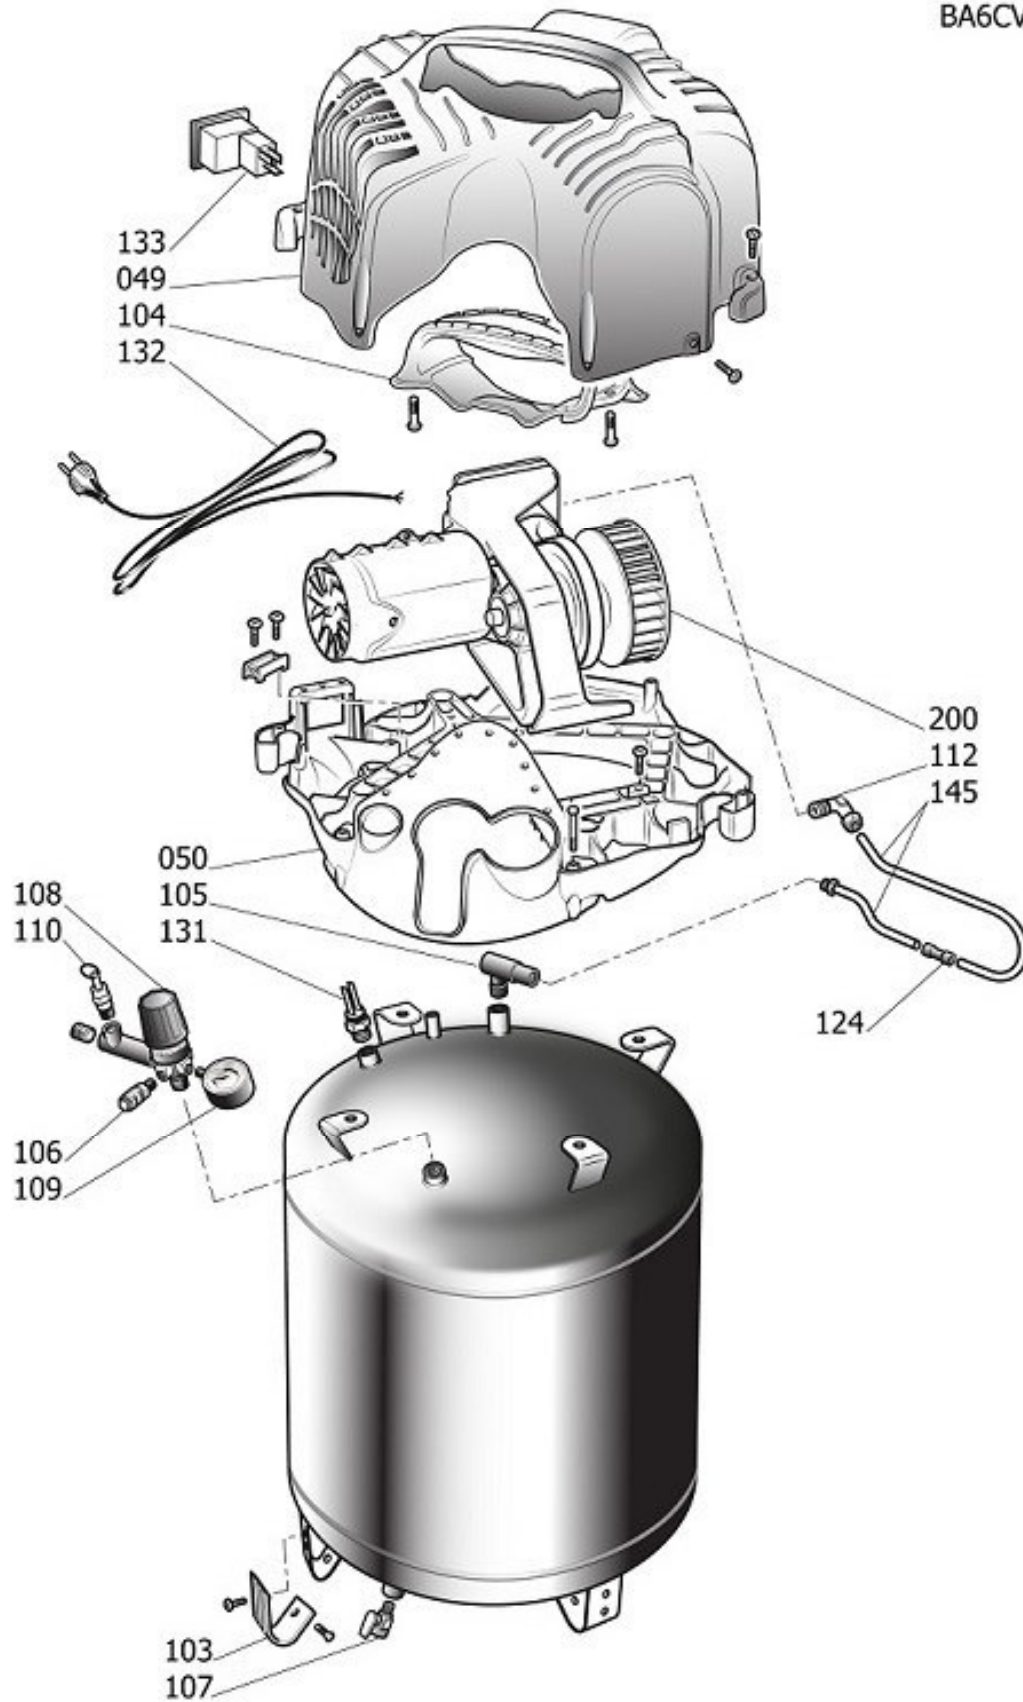

BA6CV

8117190STN700

D 200/10/24V

Pos	Component	MU	Multiplier
49	9038865	UPPER HOUSING	PZ 1,0
50	9038868	LOWER HOUSING	PZ 1,0
103	9038773	PIVOTING WHEEL/FOOT	PZ 4,0
104	9038867	GRIP	PZ 1,0
105	9048101	CHECK VALVE	PZ 1,0
106	9047087	LINE COCK	PZ 1,0
107	9047079	CONDENSATE DRAIN COCK	PZ 1,0
108	9051194	PRESSURE REDUCER	PZ 1,0
109	9052173	PRESSURE GAUGE	PZ 1,0
110	9049019	RELIEF VALVE	PZ 1,0
112	9050601	NIPPLE/ELBOW	PZ 1,0
124	9414249	CONN.SEND.PIPE SR10 MINIR.ROHS	PZ 1,0
131	9063202	COMPLETE PRESSURE SWITCH	PZ 1,0
132	9065642	POWER CABLE	PZ 1,0
133	9064806	SWITCH	PZ 1,0
145	9043539	DELIVERY PIPE	PZ 1,0
145	9043540	DELIVERY PIPE	PZ 1,0
200	9416579	BARE PUMP	PZ 1,0
486	9050613	PLUG	PZ 1,0

9416579

BARE PUMP

Pos	Component	MU	Multiplier
1	A661106 CASING	PZ	1,0
2	A631040 CYLINDER	PZ	1,0
3	A661405 HEAD	PZ	1,0
4	A661204 SHAFT	PZ	1,0
6	9415091 VALVE HOLDER PLATE	PZ	1,0
8	A710100 COMPLETE CON-ROD	PZ	1,0
19	9131678 WASHER 5,3X12X1,5 ROHS	PZ	1,0
23	9416634 AIR FILTER ASSEMBLY	PZ	1,0
30	9170113 6203.ZZ.C3.P6.V2.Z2.170\$.ROHS	PZ	1,0
30	9170114 6001.2RS.C3.P6.V2.Z2.170\$.ROHS	PZ	2,0
41	9416831 CON-ROD COVER	PZ	1,0
45	9140211 SEEGER 12 UNI 7435 ROHS	PZ	1,0
46	9038566 FAN	PZ	1,0
62	A650300 CYLINDER-PLATE SEAL	PZ	1,0
64	9415052 PLATE-HEAD SEAL	PZ	1,0
78	9040048 PISTON RING	PZ	1,0
126	9075338 POLY V BELT	PZ	1,0