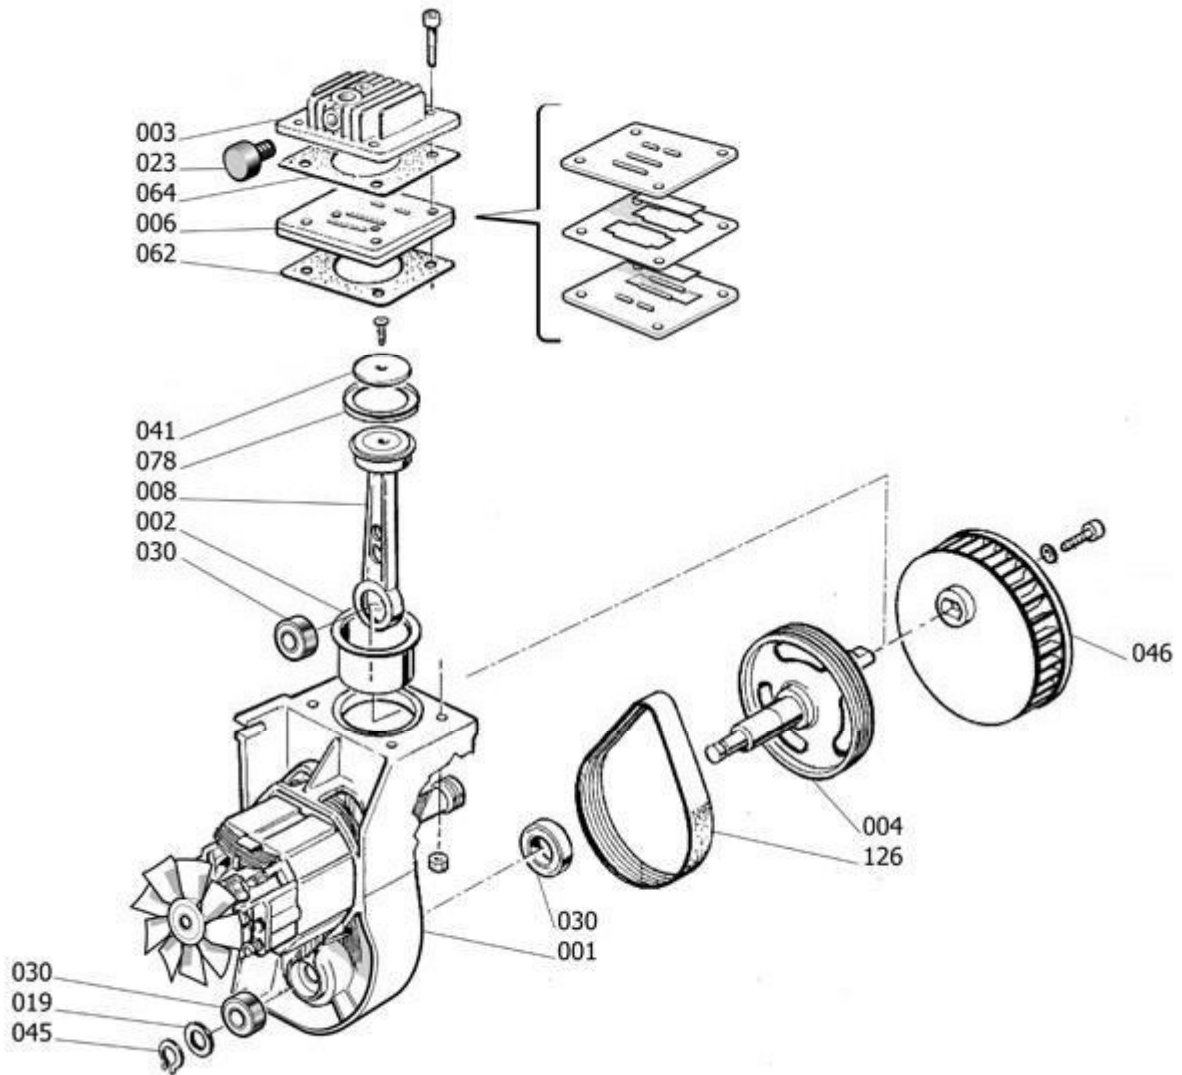

BA6CV

8117190STN700

D 200/10/24V

Pos	Component	MU	Multiplier
49	9038865	UPPER HOUSING	PZ 1,0
50	9038868	LOWER HOUSING	PZ 1,0
103	9038773	PIVOTING WHEEL/FOOT	PZ 4,0
104	9038867	GRIP	PZ 1,0
105	9048101	CHECK VALVE	PZ 1,0
106	9047087	LINE COCK	PZ 1,0
107	9047079	CONDENSATE DRAIN COCK	PZ 1,0
108	9051194	PRESSURE REDUCER	PZ 1,0
109	9052173	PRESSURE GAUGE	PZ 1,0
110	9049019	RELIEF VALVE	PZ 1,0
112	9050601	NIPPLE/ELBOW	PZ 1,0
124	9414249	CONN.SEND.PIPE SR10 MINIR.ROHS	PZ 1,0
131	9063202	COMPLETE PRESSURE SWITCH	PZ 1,0
132	9065642	POWER CABLE	PZ 1,0
133	9064806	SWITCH	PZ 1,0
145	9043539	DELIVERY PIPE	PZ 1,0
145	9043540	DELIVERY PIPE	PZ 1,0
200	9416579	BARE PUMP	PZ 1,0
486	9050613	PLUG	PZ 1,0

9416579

BARE PUMP

Pos	Component	MU	Multiplier
1	A661106 CASING	PZ	1,0
2	A631040 CYLINDER	PZ	1,0
3	A661405 HEAD	PZ	1,0
4	A661204 SHAFT	PZ	1,0
6	9415091 VALVE HOLDER PLATE	PZ	1,0
8	A710100 COMPLETE CON-ROD	PZ	1,0
19	9131678 WASHER 5,3X12X1,5 ROHS	PZ	1,0
23	9416634 AIR FILTER ASSEMBLY	PZ	1,0
30	9170113 6203.ZZ.C3.P6.V2.Z2.170\$.ROHS	PZ	1,0
30	9170114 6001.2RS.C3.P6.V2.Z2.170\$.ROHS	PZ	2,0
41	9416831 CON-ROD COVER	PZ	1,0
45	9140211 SEEGER 12 UNI 7435 ROHS	PZ	1,0
46	9038566 FAN	PZ	1,0
62	A650300 CYLINDER-PLATE SEAL	PZ	1,0
64	9415052 PLATE-HEAD SEAL	PZ	1,0
78	9040048 PISTON RING	PZ	1,0
126	9075338 POLY V BELT	PZ	1,0