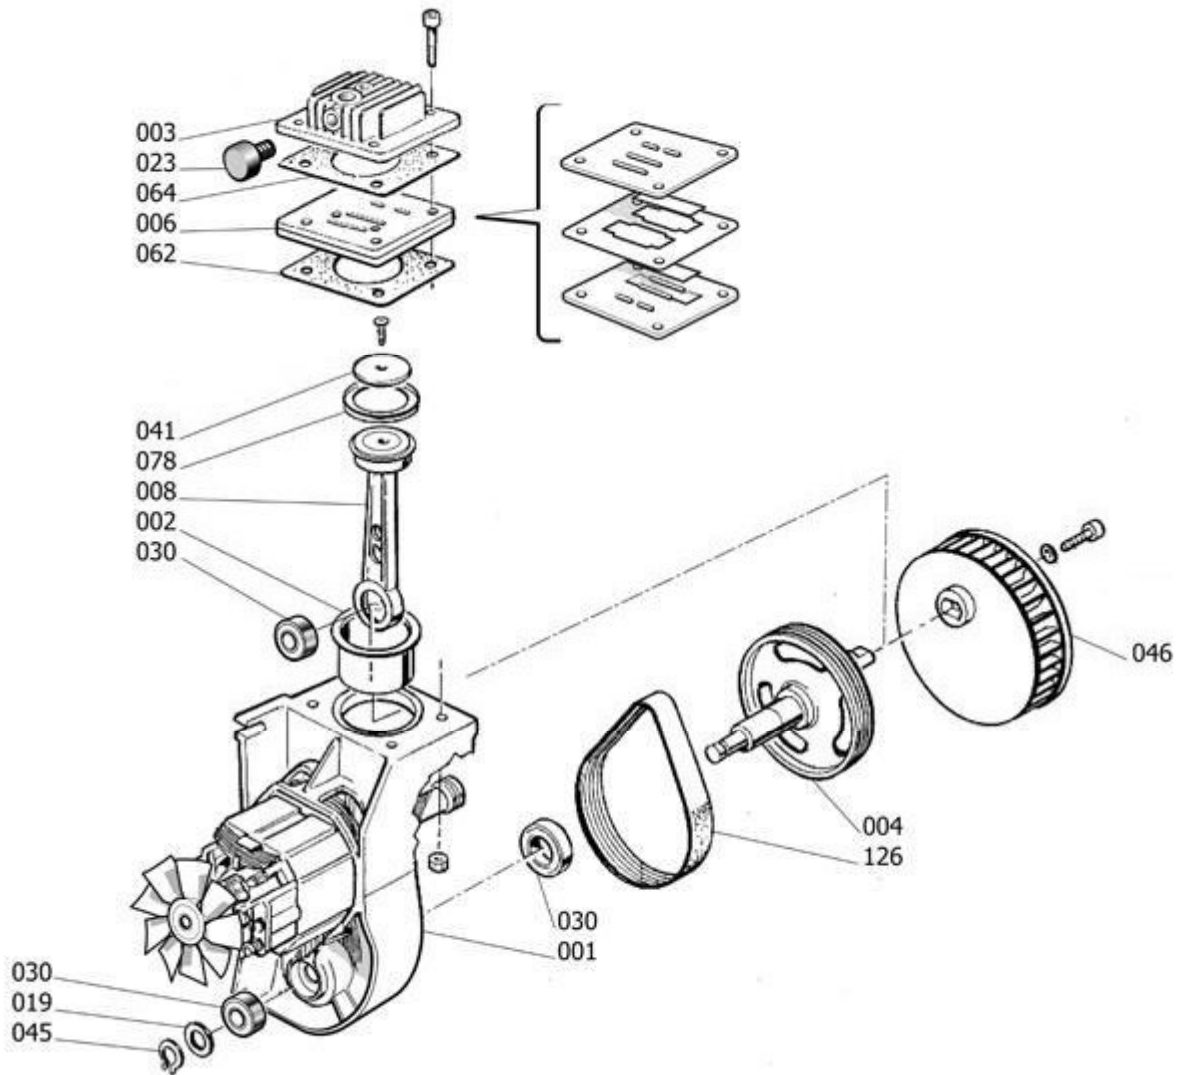

BA6CV

8117190STN598

D 200/10/24V

Pos	Component	MU	Multiplier
49	9038865	UPPER HOUSING	PZ 1,0
50	9038868	LOWER HOUSING	PZ 1,0
103	9038773	PIVOTING WHEEL/FOOT	PZ 4,0
104	9038867	GRIP	PZ 1,0
105	9048101	CHECK VALVE	PZ 1,0
106	9047087	LINE COCK	PZ 1,0
107	9047079	CONDENSATE DRAIN COCK	PZ 1,0
108	9051194	PRESSURE REDUCER	PZ 1,0
109	9052173	PRESSURE GAUGE	PZ 1,0
110	9049019	RELIEF VALVE	PZ 1,0
112	9050601	NIPPLE/ELBOW	PZ 1,0
124	9414249	CONN.SEND.PIPE SR10 MINIR.ROHS	PZ 1,0
131	9063202	COMPLETE PRESSURE SWITCH	PZ 1,0
132	9065642	POWER CABLE	PZ 1,0
133	9064806	SWITCH	PZ 1,0
145	9043539	DELIVERY PIPE	PZ 1,0
145	9043540	DELIVERY PIPE	PZ 1,0
200	9416579	BARE PUMP	PZ 1,0
486	9050613	PLUG	PZ 1,0

9416579

BARE PUMP

Pos	Component	MU	Multiplier
1	A661106 CASING	PZ	1,0
2	A631040 CYLINDER	PZ	1,0
3	A661405 HEAD	PZ	1,0
4	A661204 SHAFT	PZ	1,0
6	9415091 VALVE HOLDER PLATE	PZ	1,0
8	A710100 COMPLETE CON-ROD	PZ	1,0
19	9131678 WASHER 5,3X12X1,5 ROHS	PZ	1,0
23	9416634 AIR FILTER ASSEMBLY	PZ	1,0
30	9170113 6203.ZZ.C3.P6.V2.Z2.170\$.ROHS	PZ	1,0
30	9170114 6001.2RS.C3.P6.V2.Z2.170\$.ROHS	PZ	2,0
41	9416831 CON-ROD COVER	PZ	1,0
45	9140211 SEEGER 12 UNI 7435 ROHS	PZ	1,0
46	9038566 FAN	PZ	1,0
62	A650300 CYLINDER-PLATE SEAL	PZ	1,0
64	9415052 PLATE-HEAD SEAL	PZ	1,0
78	9040048 PISTON RING	PZ	1,0
126	9075338 POLY V BELT	PZ	1,0