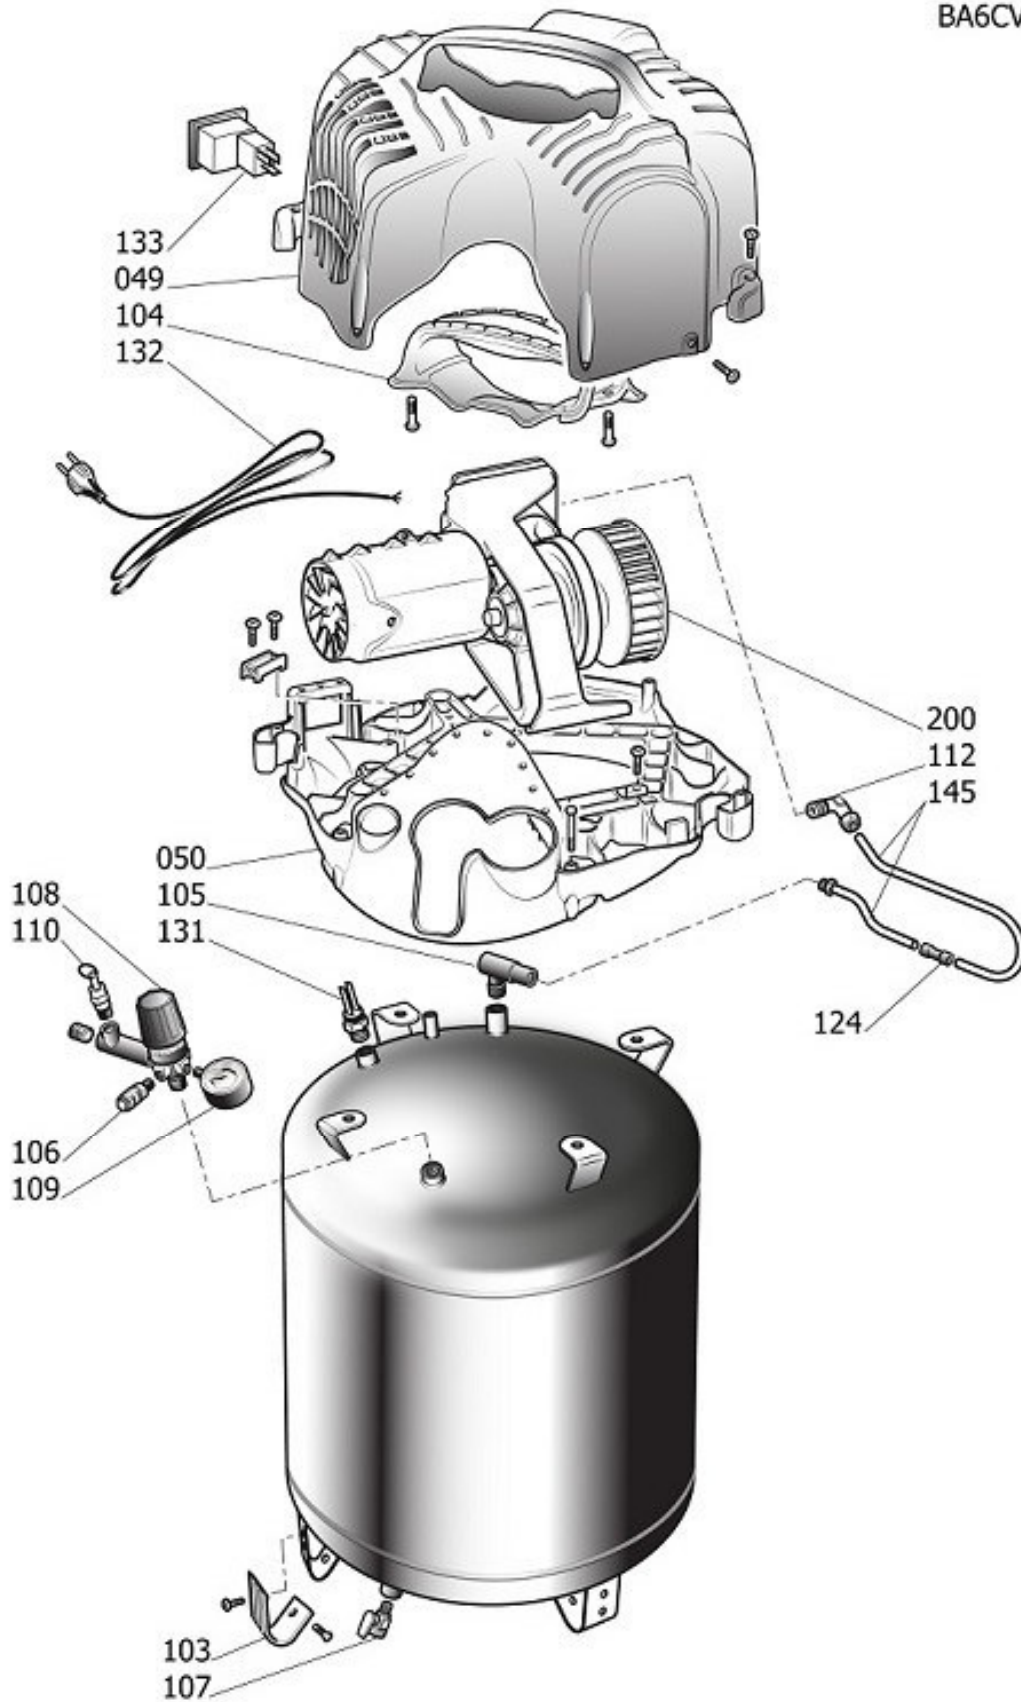

BA6CV

8117190STN598

D 200/10/24V

Pos	Component	MU	Multiplier
49	9038865	UPPER HOUSING	PZ 1,0
50	9038868	LOWER HOUSING	PZ 1,0
103	9038773	PIVOTING WHEEL/FOOT	PZ 4,0
104	9038867	GRIP	PZ 1,0
105	9048101	CHECK VALVE	PZ 1,0
106	9047087	LINE COCK	PZ 1,0
107	9047079	CONDENSATE DRAIN COCK	PZ 1,0
108	9051194	PRESSURE REDUCER	PZ 1,0
109	9052173	PRESSURE GAUGE	PZ 1,0
110	9049019	RELIEF VALVE	PZ 1,0
112	9050601	NIPPLE/ELBOW	PZ 1,0
124	9414249	CONN.SEND.PIPE SR10 MINIR.ROHS	PZ 1,0
131	9063202	COMPLETE PRESSURE SWITCH	PZ 1,0
132	9065642	POWER CABLE	PZ 1,0
133	9064806	SWITCH	PZ 1,0
145	9043539	DELIVERY PIPE	PZ 1,0
145	9043540	DELIVERY PIPE	PZ 1,0
200	9416579	BARE PUMP	PZ 1,0
486	9050613	PLUG	PZ 1,0

9416579

BARE PUMP

Pos	Component	MU	Multiplier
1	A661106 CASING	PZ	1,0
2	A631040 CYLINDER	PZ	1,0
3	A661405 HEAD	PZ	1,0
4	A661204 SHAFT	PZ	1,0
6	9415091 VALVE HOLDER PLATE	PZ	1,0
8	A710100 COMPLETE CON-ROD	PZ	1,0
19	9131678 WASHER 5,3X12X1,5 ROHS	PZ	1,0
23	9416634 AIR FILTER ASSEMBLY	PZ	1,0
30	9170113 6203.ZZ.C3.P6.V2.Z2.170\$.ROHS	PZ	1,0
30	9170114 6001.2RS.C3.P6.V2.Z2.170\$.ROHS	PZ	2,0
41	9416831 CON-ROD COVER	PZ	1,0
45	9140211 SEEGER 12 UNI 7435 ROHS	PZ	1,0
46	9038566 FAN	PZ	1,0
62	A650300 CYLINDER-PLATE SEAL	PZ	1,0
64	9415052 PLATE-HEAD SEAL	PZ	1,0
78	9040048 PISTON RING	PZ	1,0
126	9075338 POLY V BELT	PZ	1,0