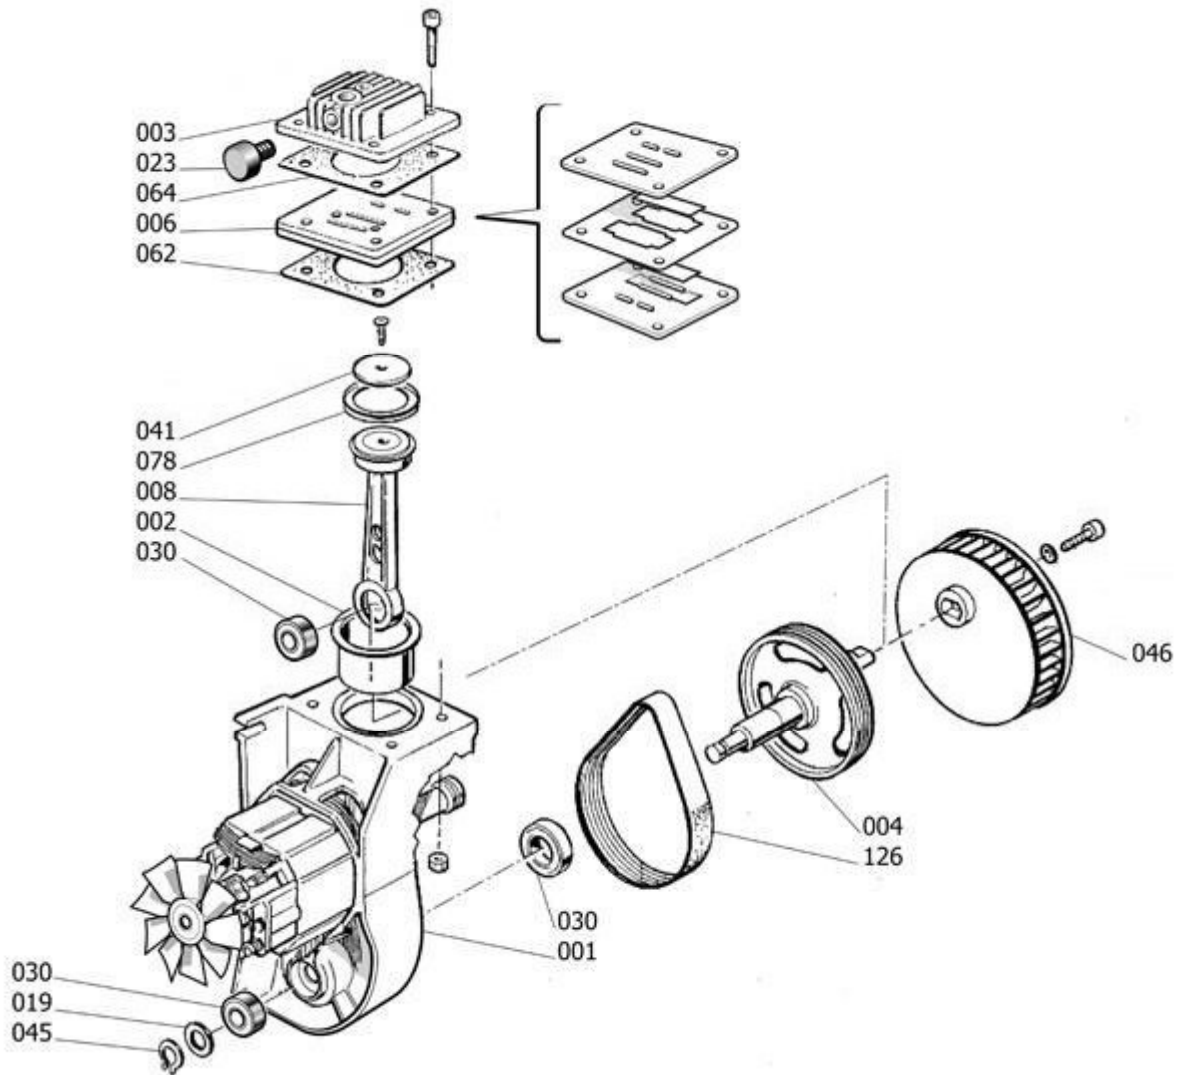

B6CC304STN004

D 200/10/24

Pos	Component	MU	Multiplier
49	9038362	UPPER HOUSING	PZ 1,0
50	9038368	LOWER HOUSING	PZ 1,0
105	9048058	CHECK VALVE	PZ 1,0
106	9047087	LINE COCK	PZ 1,0
107	9047079	CONDENSATE DRAIN COCK	PZ 1,0
108	9051132	PRESSURE REDUCER	PZ 1,0
109	9414582	PRESSURE GAUGE	PZ 1,0
110	9049019	RELIEF VALVE	PZ 1,0
112	9050601	NIPPLE/ELBOW	PZ 1,0
116	9038001	PLUG	PZ 2,0
117	9038687	KNOB	PZ 1,0
124	9414249	CONN.SEND.PIPE SR10 MINIR.ROHS	PZ 1,0
131	9063202	COMPLETE PRESSURE SWITCH	PZ 1,0
132	9065642	POWER CABLE	PZ 1,0
133	9064806	SWITCH	PZ 1,0
145	9043222	DELIVERY PIPE	PZ 1,0
145	9043223	DELIVERY PIPE	PZ 1,0
200	B80000A	BARE PUMP	PZ 1,0
300	9421615	WHEELS/FEET MOUNTING KIT	PZ 1,0

B80000A

BARE PUMP

Pos	Component	MU	Multiplier
49	9038335	PZ	1,0
200	9417080	PZ	1,0

9417080

BARE PUMP

Pos	Component	MU	Multiplier
1	A661105 CASING	PZ	1,0
2	A631040 CYLINDER	PZ	1,0
3	A661405 HEAD	PZ	1,0
4	A661204 SHAFT	PZ	1,0
8	A710100 COMPLETE CON-ROD	PZ	1,0
19	9131678 WASHER 5,3X12X1,5 ROHS	PZ	1,0
23	9416634 AIR FILTER ASSEMBLY	PZ	1,0
30	9170113 6203.ZZ.C3.P6.V2.Z2.170\$.ROHS	PZ	1,0
30	9170114 6001.2RS.C3.P6.V2.Z2.170\$.ROHS	PZ	2,0
41	9416831 CON-ROD COVER	PZ	1,0
45	9140211 SEEGER 12 UNI 7435 ROHS	PZ	1,0
46	9038566 FAN	PZ	1,0
62	A650301 CYLINDER-PLATE SEAL	PZ	1,0
64	9415052 PLATE-HEAD SEAL	PZ	1,0
78	9040048 PISTON RING	PZ	1,0
126	9075338 POLY V BELT	PZ	1,0