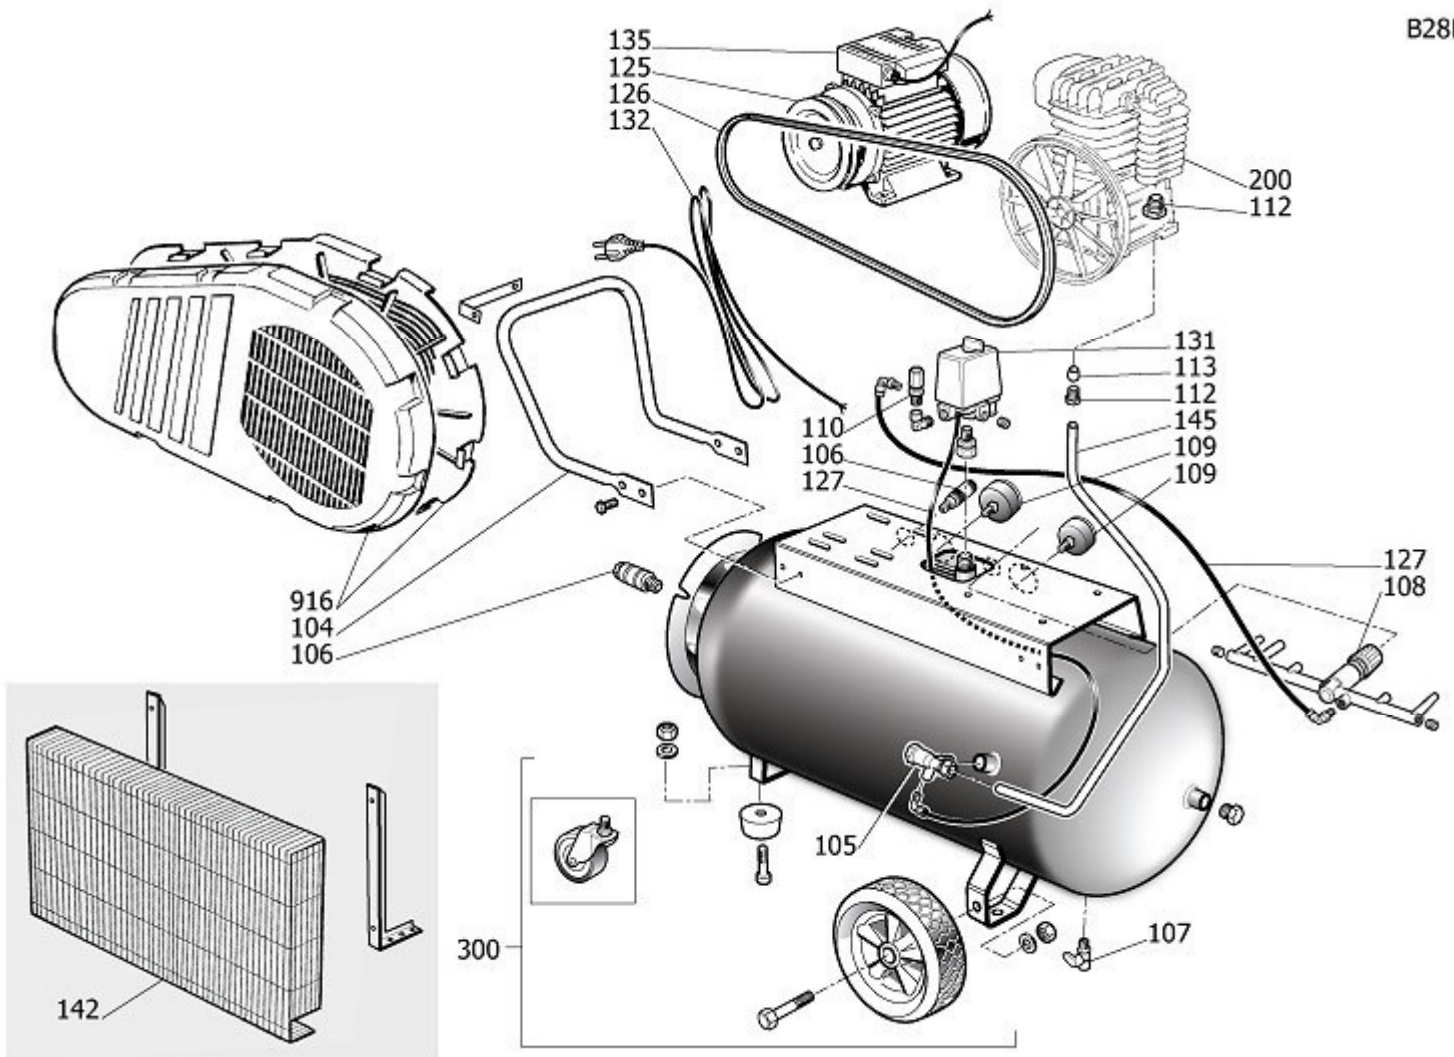

B28FT

36FA504STN024

B 400/10/100

Pos	Component	MU	Multiplier
104	9421380	GRIP	PZ 1,0
105	9048003	CHECK VALVE	PZ 1,0
106	9047020	LINE COCK	PZ 1,0
106	9412204	LINE COCK	PZ 1,0
107	9047079	CONDENSATE DRAIN COCK	PZ 1,0
108	9051154	PRESSURE REDUCER	PZ 1,0
109	9052071	PRESSURE GAUGE	PZ 1,0
109	9052072	PRESSURE GAUGE	PZ 1,0
110	9049165	RELIEF VALVE	PZ 1,0
112	9053914	NIPPLE/ELBOW	PZ 1,0
125	9076003	PULLEY	PZ 1,0
126	9075021	POLY V BELT	PZ 1,0
127	9270045	RILSAN PIPE 6/8 BLACK ITA	MT 0,5
127	9270046	RILSAN PIPE 4/6 BLK IT PA12_LC	MT 0,7
131	4100688	COMPLETE PRESSURE SWITCH	PZ 1,0
132	9065097	POWER CABLE	PZ 1,0
135	84505CA	MOTOR	PZ 1,0
145	9043211	DELIVERY PIPE	PZ 1,0
200	370000B	BARE PUMP	PZ 1,0
300	9421436	WHEELS/FEET MOUNTING KIT	PZ 1,0
916	8223071	BELT GUARD KIT	PZ 1,0

A28KT

370000B

BARE PUMP

Pos	Component	MU	Multiplier
1	3660101 CASING	PZ	1,0
2	9428042 CYLINDER	PZ	1,0
3	3860400 HEAD	PZ	1,0
4	3660200 SHAFT	PZ	1,0
5	3660300 CASING COVER	PZ	1,0
23	9428110 AIR FILTER ASSEMBLY	PZ	1,0
26	2060690 FRONT COVER	PZ	1,0
27	2060500 CASING REAR SUPPORT	PZ	1,0
30	9170030 6205.P6.C0.V2.Z2.ROHS	PZ	2,0
32	9022025 OIL LIGHT	PZ	1,0
33	9024029 OIL PLUG	PZ	1,0
34	9163010 SEAL	PZ	1,0
900	9434A06 MPK VALVE PLATE B28/B28I/B38	PZ	1,0
901	9434B10 MPK PISTON-CONROD B3800	PZ	1,0
907	9428071 FLYWHEEL KIT	PZ	1,0
908	9434E06 MPK AFTERCOOLER B28I/B28/B38	PZ	1,0
909	9434F07 MPK GASKET B28/28I/38	PZ	1,0
912	9434C09 MPK PISTON RINGS B2800/B38	PZ	1,0
922	9434H00 MPK MAINTEN.PV B28/B28I/B38	PZ	1,0