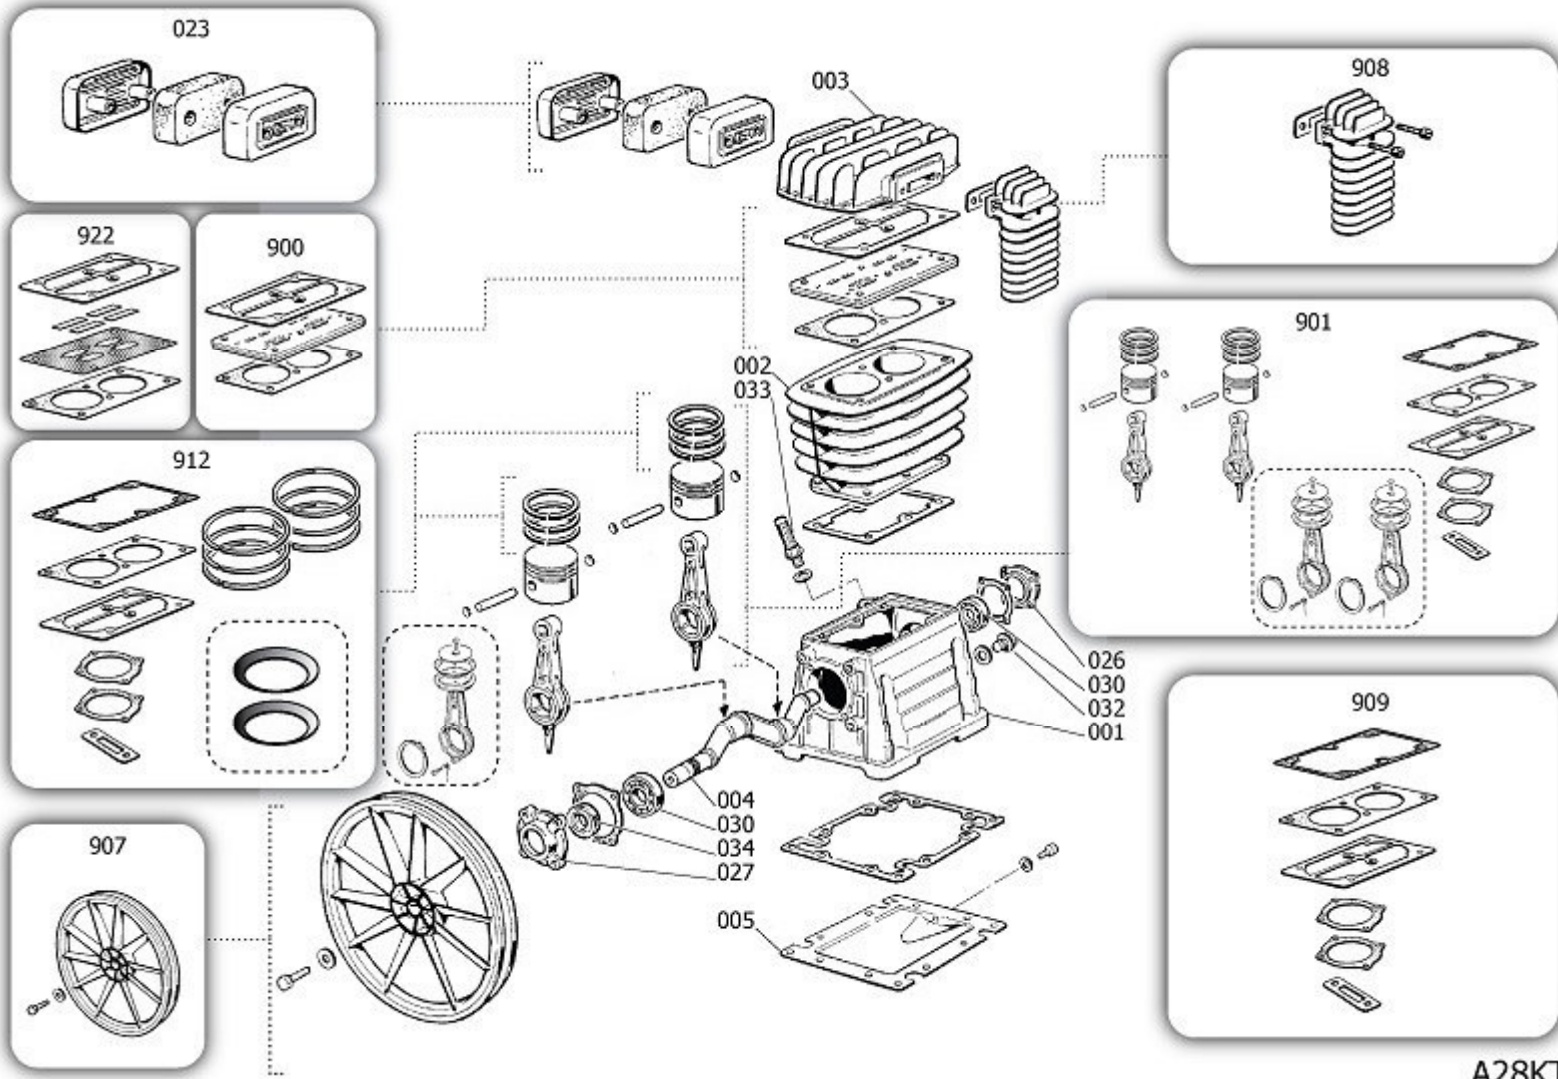

B28FT

36FA504STN024

B 400/10/100

Pos	Component	MU	Multiplier
104	9421380	GRIP	PZ 1,0
105	9048003	CHECK VALVE	PZ 1,0
106	9047020	LINE COCK	PZ 1,0
106	9412204	LINE COCK	PZ 1,0
107	9047079	CONDENSATE DRAIN COCK	PZ 1,0
108	9051154	PRESSURE REDUCER	PZ 1,0
109	9052071	PRESSURE GAUGE	PZ 1,0
109	9052072	PRESSURE GAUGE	PZ 1,0
110	9049165	RELIEF VALVE	PZ 1,0
112	9053914	NIPPLE/ELBOW	PZ 1,0
125	9076003	PULLEY	PZ 1,0
126	9075021	POLY V BELT	PZ 1,0
127	9270045	RILSAN PIPE 6/8 BLACK ITA	MT 0,5
127	9270046	RILSAN PIPE 4/6 BLK IT PA12_LC	MT 0,7
131	4100688	COMPLETE PRESSURE SWITCH	PZ 1,0
132	9065097	POWER CABLE	PZ 1,0
135	84505CA	MOTOR	PZ 1,0
145	9043211	DELIVERY PIPE	PZ 1,0
200	370000B	BARE PUMP	PZ 1,0
300	9421436	WHEELS/FEET MOUNTING KIT	PZ 1,0
916	8223071	BELT GUARD KIT	PZ 1,0

A28KT

370000B

BARE PUMP

Pos	Component	MU	Multiplier
1	3660101 CASING	PZ	1,0
2	9428042 CYLINDER	PZ	1,0
3	3860400 HEAD	PZ	1,0
4	3660200 SHAFT	PZ	1,0
5	3660300 CASING COVER	PZ	1,0
23	9428110 AIR FILTER ASSEMBLY	PZ	1,0
26	2060690 FRONT COVER	PZ	1,0
27	2060500 CASING REAR SUPPORT	PZ	1,0
30	9170030 6205.P6.C0.V2.Z2.ROHS	PZ	2,0
32	9022025 OIL LIGHT	PZ	1,0
33	9024029 OIL PLUG	PZ	1,0
34	9163010 SEAL	PZ	1,0
900	9434A06 MPK VALVE PLATE B28/B28I/B38	PZ	1,0
901	9434B10 MPK PISTON-CONROD B3800	PZ	1,0
907	9428071 FLYWHEEL KIT	PZ	1,0
908	9434E06 MPK AFTERCOOLER B28I/B28/B38	PZ	1,0
909	9434F07 MPK GASKET B28/28I/38	PZ	1,0
912	9434C09 MPK PISTON RINGS B2800/B38	PZ	1,0
922	9434H00 MPK MAINTEN.PV B28/B28I/B38	PZ	1,0