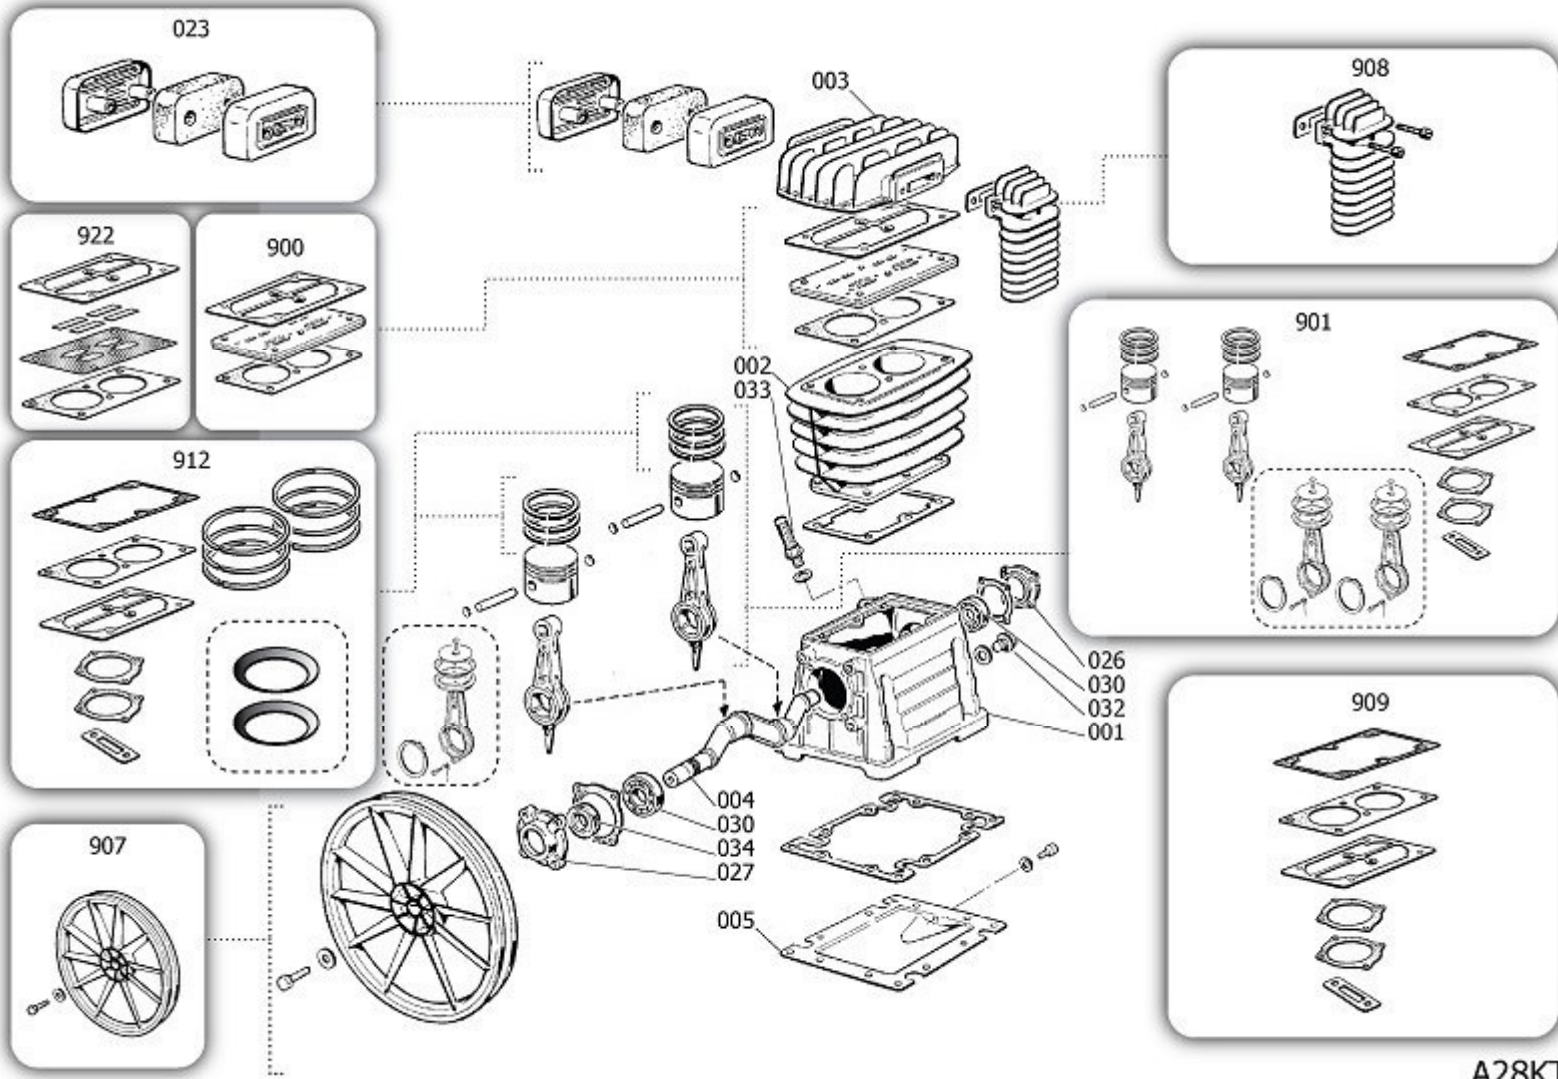

B28DT

28DA504STN011

B 350/10/50

Pos	Component	MU	Multiplier
104	9421380	GRIP	PZ 1,0
105	9048009	CHECK VALVE	PZ 1,0
106	9047020	LINE COCK	PZ 1,0
106	9412204	LINE COCK	PZ 1,0
107	9047079	CONDENSATE DRAIN COCK	PZ 1,0
108	9051154	PRESSURE REDUCER	PZ 1,0
109	9052071	PRESSURE GAUGE	PZ 1,0
109	9052072	PRESSURE GAUGE	PZ 1,0
110	9049165	RELIEF VALVE	PZ 1,0
112	9415903	NIPPLE/ELBOW	PZ 1,0
125	9076003	PULLEY	PZ 1,0
126	9075010	POLY V BELT	PZ 1,0
127	9270045	RILSAN PIPE 6/8 BLACK ITA	MT 0,5
127	9270046	RILSAN PIPE 4/6 BLK IT PA12_LC	MT 0,7
131	4100688	COMPLETE PRESSURE SWITCH	PZ 1,0
132	9065097	POWER CABLE	PZ 1,0
135	84505CA	MOTOR	PZ 1,0
145	9043462	DELIVERY PIPE	PZ 1,0
200	280000B	BARE PUMP	PZ 1,0
300	9421143	WHEELS/FEET MOUNTING KIT	PZ 1,0
916	8223070	BELT GUARD KIT	PZ 1,0

A28KT

280000B

BARE PUMP

Pos	Component	MU	Multiplier
1	2860101 CASING	PZ	1,0
2	9428040 CYLINDER	PZ	1,0
3	3860400 HEAD	PZ	1,0
4	2860200 SHAFT	PZ	1,0
5	2660500 CASING COVER	PZ	1,0
23	9428110 AIR FILTER ASSEMBLY	PZ	1,0
26	2060690 FRONT COVER	PZ	1,0
27	2060500 CASING REAR SUPPORT	PZ	1,0
30	9170030 6205.P6.C0.V2.Z2.ROHS	PZ	2,0
32	9022025 OIL LIGHT	PZ	1,0
33	9024029 OIL PLUG	PZ	1,0
34	9163010 SEAL	PZ	1,0
900	9434A06 MPK VALVE PLATE B28/B28I/B38	PZ	1,0
901	9434B09 MPK PISTON-CONROD B2800	PZ	1,0
907	9428070 FLYWHEEL KIT	PZ	1,0
908	9434E06 MPK AFTERCOOLER B28I/B28/B38	PZ	1,0
909	9434F07 MPK GASKET B28/28I/38	PZ	1,0
912	9434C09 MPK PISTON RINGS B2800/B38	PZ	1,0
922	9434H00 MPK MAINTEN.PV B28/B28I/B38	PZ	1,0