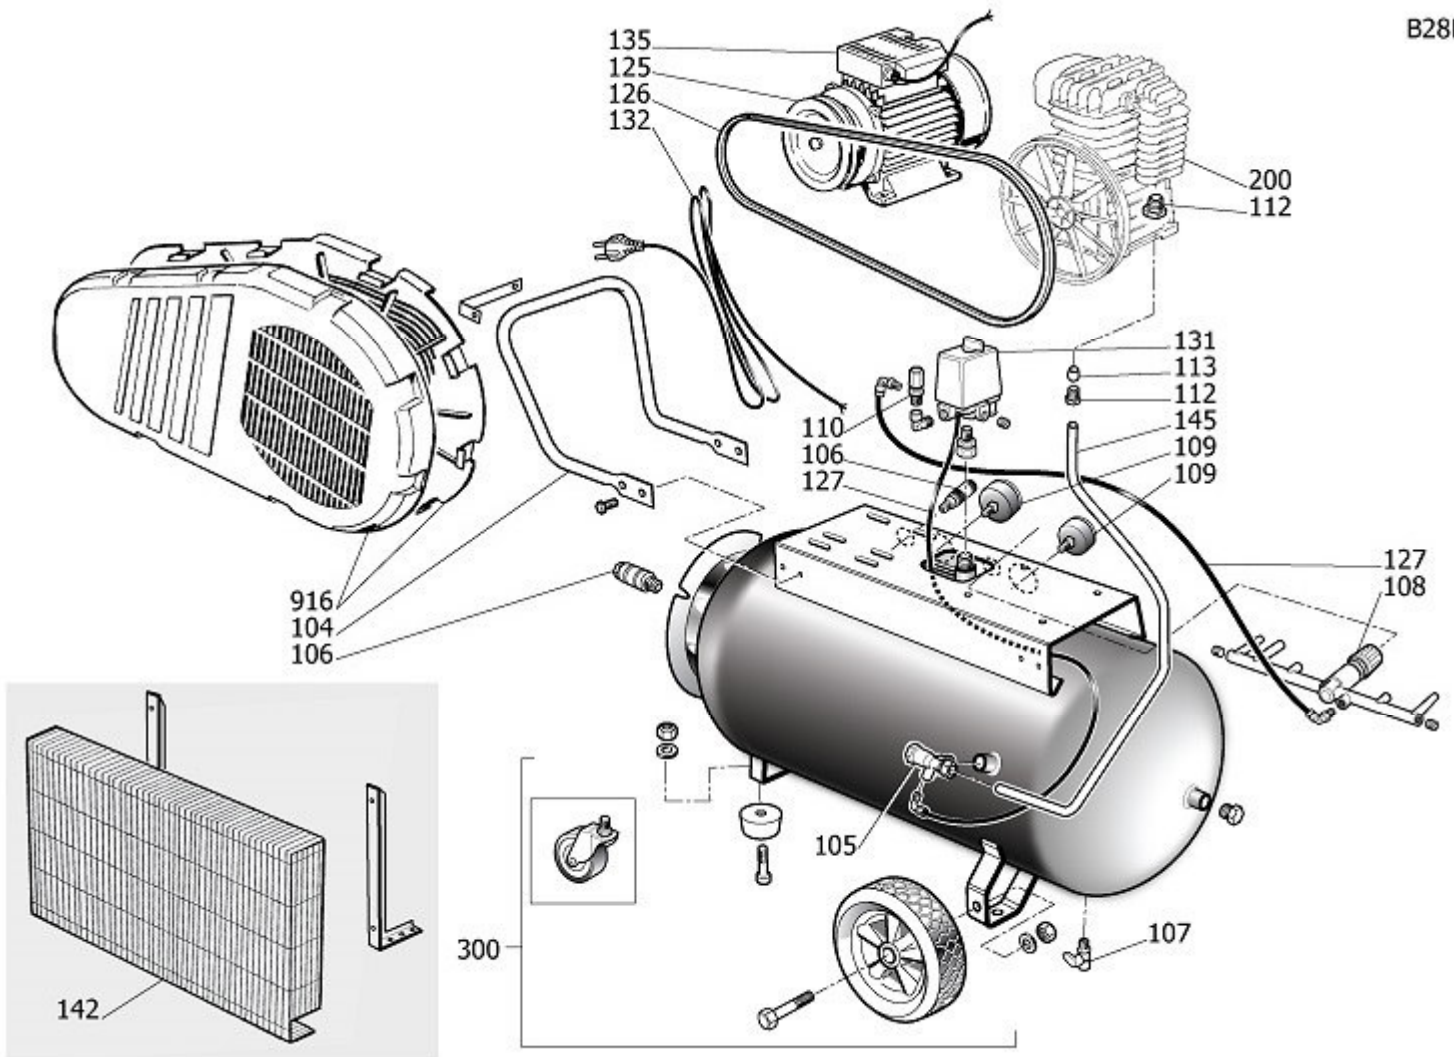

B28DT

28DA504STN011

B 350/10/50

Pos	Component	MU	Multiplier
104	9421380	GRIP	PZ 1,0
105	9048009	CHECK VALVE	PZ 1,0
106	9047020	LINE COCK	PZ 1,0
106	9412204	LINE COCK	PZ 1,0
107	9047079	CONDENSATE DRAIN COCK	PZ 1,0
108	9051154	PRESSURE REDUCER	PZ 1,0
109	9052071	PRESSURE GAUGE	PZ 1,0
109	9052072	PRESSURE GAUGE	PZ 1,0
110	9049165	RELIEF VALVE	PZ 1,0
112	9415903	NIPPLE/ELBOW	PZ 1,0
125	9076003	PULLEY	PZ 1,0
126	9075010	POLY V BELT	PZ 1,0
127	9270045	RILSAN PIPE 6/8 BLACK ITA	MT 0,5
127	9270046	RILSAN PIPE 4/6 BLK IT PA12_LC	MT 0,7
131	4100688	COMPLETE PRESSURE SWITCH	PZ 1,0
132	9065097	POWER CABLE	PZ 1,0
135	84505CA	MOTOR	PZ 1,0
145	9043462	DELIVERY PIPE	PZ 1,0
200	280000B	BARE PUMP	PZ 1,0
300	9421143	WHEELS/FEET MOUNTING KIT	PZ 1,0
916	8223070	BELT GUARD KIT	PZ 1,0

A28KT

280000B

BARE PUMP

Pos	Component	MU	Multiplier
1	2860101 CASING	PZ	1,0
2	9428040 CYLINDER	PZ	1,0
3	3860400 HEAD	PZ	1,0
4	2860200 SHAFT	PZ	1,0
5	2660500 CASING COVER	PZ	1,0
23	9428110 AIR FILTER ASSEMBLY	PZ	1,0
26	2060690 FRONT COVER	PZ	1,0
27	2060500 CASING REAR SUPPORT	PZ	1,0
30	9170030 6205.P6.C0.V2.Z2.ROHS	PZ	2,0
32	9022025 OIL LIGHT	PZ	1,0
33	9024029 OIL PLUG	PZ	1,0
34	9163010 SEAL	PZ	1,0
900	9434A06 MPK VALVE PLATE B28/B28I/B38	PZ	1,0
901	9434B09 MPK PISTON-CONROD B2800	PZ	1,0
907	9428070 FLYWHEEL KIT	PZ	1,0
908	9434E06 MPK AFTERCOOLER B28I/B28/B38	PZ	1,0
909	9434F07 MPK GASKET B28/28I/38	PZ	1,0
912	9434C09 MPK PISTON RINGS B2800/B38	PZ	1,0
922	9434H00 MPK MAINTEN.PV B28/B28I/B38	PZ	1,0