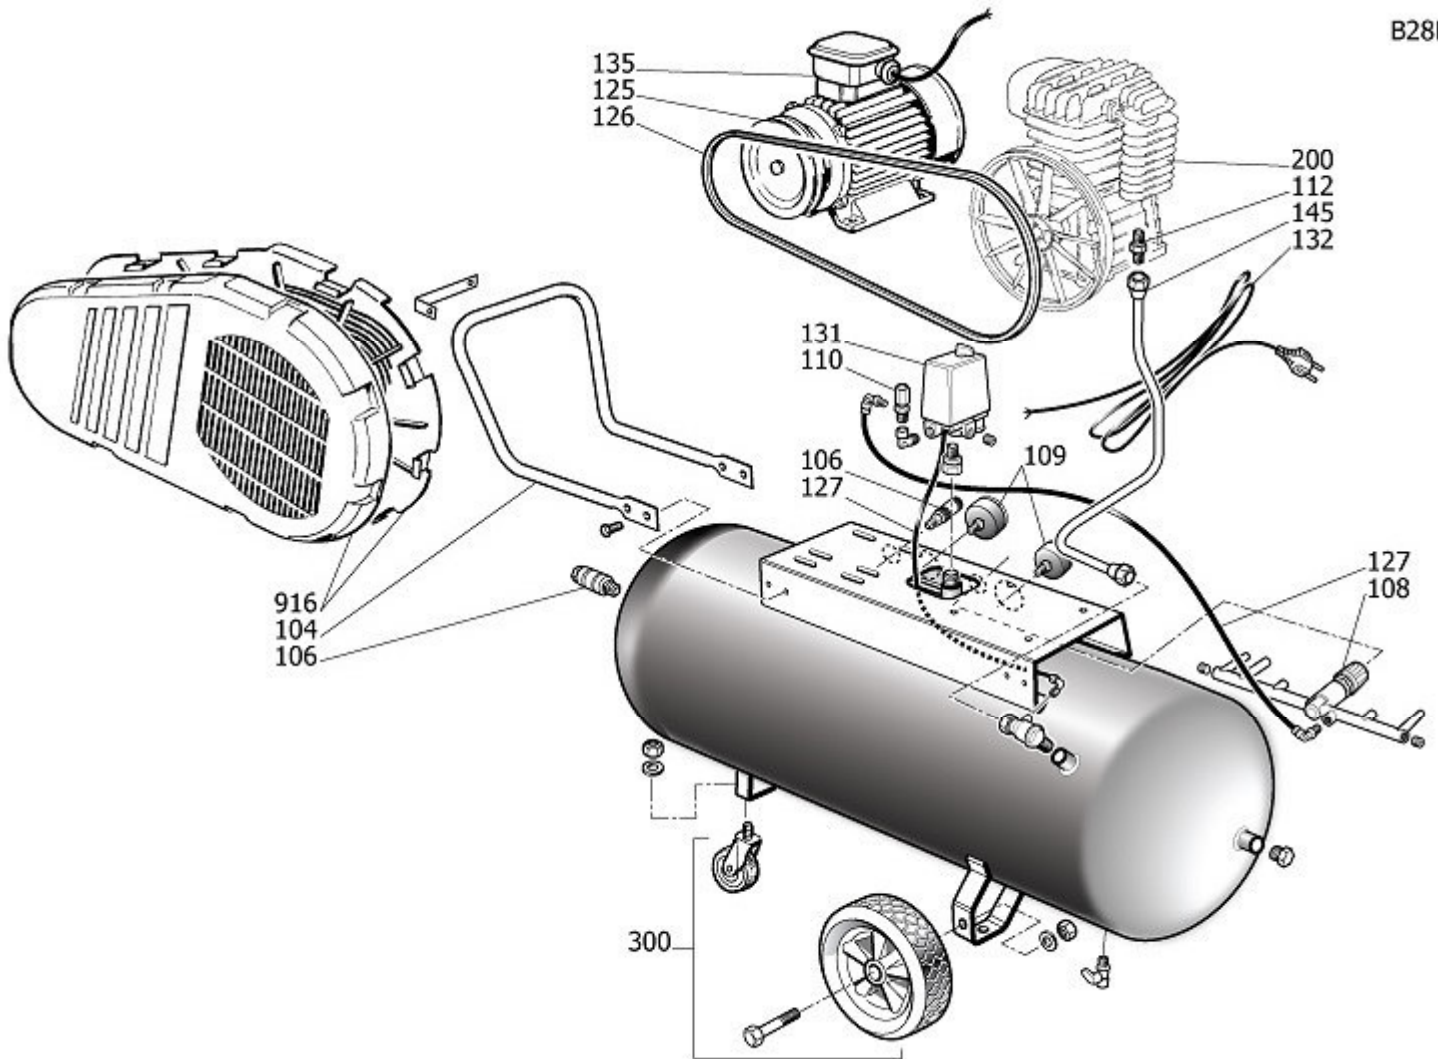

B28LT

28LA504STF031

B 350/10/200

Pos	Component	MU	Multiplier
104	9421484	GRIP	PZ 1,0
105	9048009	CHECK VALVE	PZ 1,0
106	9047020	LINE COCK	PZ 1,0
106	9412204	LINE COCK	PZ 1,0
107	9047079	CONDENSATE DRAIN COCK	PZ 1,0
108	9051315	PRESSURE REDUCER	PZ 1,0
109	9052071	PRESSURE GAUGE	PZ 1,0
109	9052072	PRESSURE GAUGE	PZ 1,0
110	9049165	RELIEF VALVE	PZ 1,0
112	9415903	NIPPLE/ELBOW	PZ 1,0
125	9076003	PULLEY	PZ 1,0
126	9075010	POLY V BELT	PZ 1,0
127	9270045	RILSAN PIPE 6/8 BLACK ITA	MT 0,5
127	9270046	RILSAN PIPE 4/6 BLK IT PA12_LC	MT 0,9
131	4100688	COMPLETE PRESSURE SWITCH	PZ 1,0
132	9065097	POWER CABLE	PZ 1,0
135	84505CA	MOTOR	PZ 1,0
145	9043461	DELIVERY PIPE	PZ 1,0
164	#011750000	ELBOW AUTOM.GIR, 1/4 8X6	PZ 1,0
200	280000B	BARE PUMP	PZ 1,0
300	9421436	WHEELS/FEET MOUNTING KIT	PZ 1,0
916	8223070	BELT GUARD KIT	PZ 1,0

A28KT

280000B

BARE PUMP

Pos	Component	MU	Multiplier
1	2860101 CASING	PZ	1,0
2	9428040 CYLINDER	PZ	1,0
3	3860400 HEAD	PZ	1,0
4	2860200 SHAFT	PZ	1,0
5	2660500 CASING COVER	PZ	1,0
23	9428110 AIR FILTER ASSEMBLY	PZ	1,0
26	2060690 FRONT COVER	PZ	1,0
27	2060500 CASING REAR SUPPORT	PZ	1,0
30	9170030 6205.P6.C0.V2.Z2.ROHS	PZ	2,0
32	9022025 OIL LIGHT	PZ	1,0
33	9024029 OIL PLUG	PZ	1,0
34	9163010 SEAL	PZ	1,0
900	9434A06 MPK VALVE PLATE B28/B28I/B38	PZ	1,0
901	9434B09 MPK PISTON-CONROD B2800	PZ	1,0
907	9428070 FLYWHEEL KIT	PZ	1,0
908	9434E06 MPK AFTERCOOLER B28I/B28/B38	PZ	1,0
909	9434F07 MPK GASKET B28/28I/38	PZ	1,0
912	9434C09 MPK PISTON RINGS B2800/B38	PZ	1,0
922	9434H00 MPK MAINTEN.PV B28/B28I/B38	PZ	1,0