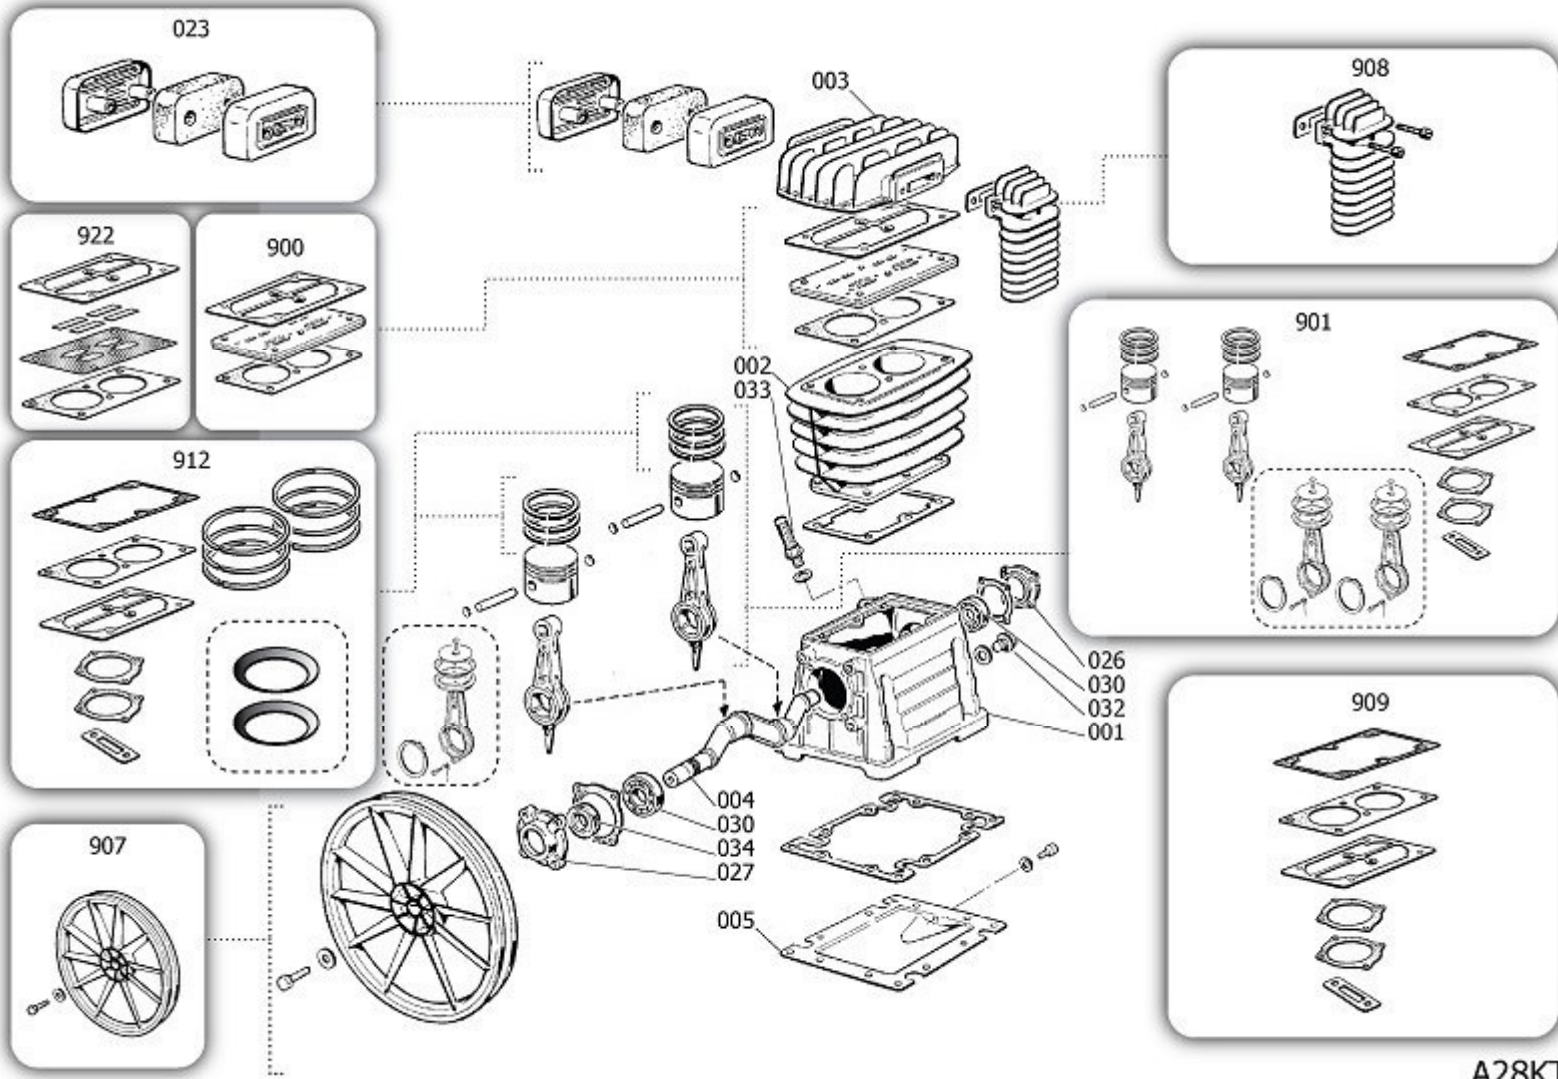

B28LT

28LA504STF031

B 350/10/200

Pos	Component	MU	Multiplier
104	9421484	GRIP	PZ 1,0
105	9048009	CHECK VALVE	PZ 1,0
106	9047020	LINE COCK	PZ 1,0
106	9412204	LINE COCK	PZ 1,0
107	9047079	CONDENSATE DRAIN COCK	PZ 1,0
108	9051315	PRESSURE REDUCER	PZ 1,0
109	9052071	PRESSURE GAUGE	PZ 1,0
109	9052072	PRESSURE GAUGE	PZ 1,0
110	9049165	RELIEF VALVE	PZ 1,0
112	9415903	NIPPLE/ELBOW	PZ 1,0
125	9076003	PULLEY	PZ 1,0
126	9075010	POLY V BELT	PZ 1,0
127	9270045	RILSAN PIPE 6/8 BLACK ITA	MT 0,5
127	9270046	RILSAN PIPE 4/6 BLK IT PA12_LC	MT 0,9
131	4100688	COMPLETE PRESSURE SWITCH	PZ 1,0
132	9065097	POWER CABLE	PZ 1,0
135	84505CA	MOTOR	PZ 1,0
145	9043461	DELIVERY PIPE	PZ 1,0
164	#011750000	ELBOW AUTOM.GIR, 1/4 8X6	PZ 1,0
200	280000B	BARE PUMP	PZ 1,0
300	9421436	WHEELS/FEET MOUNTING KIT	PZ 1,0
916	8223070	BELT GUARD KIT	PZ 1,0

A28KT

280000B

BARE PUMP

Pos	Component	MU	Multiplier
1	2860101 CASING	PZ	1,0
2	9428040 CYLINDER	PZ	1,0
3	3860400 HEAD	PZ	1,0
4	2860200 SHAFT	PZ	1,0
5	2660500 CASING COVER	PZ	1,0
23	9428110 AIR FILTER ASSEMBLY	PZ	1,0
26	2060690 FRONT COVER	PZ	1,0
27	2060500 CASING REAR SUPPORT	PZ	1,0
30	9170030 6205.P6.C0.V2.Z2.ROHS	PZ	2,0
32	9022025 OIL LIGHT	PZ	1,0
33	9024029 OIL PLUG	PZ	1,0
34	9163010 SEAL	PZ	1,0
900	9434A06 MPK VALVE PLATE B28/B28I/B38	PZ	1,0
901	9434B09 MPK PISTON-CONROD B2800	PZ	1,0
907	9428070 FLYWHEEL KIT	PZ	1,0
908	9434E06 MPK AFTERCOOLER B28I/B28/B38	PZ	1,0
909	9434F07 MPK GASKET B28/28I/38	PZ	1,0
912	9434C09 MPK PISTON RINGS B2800/B38	PZ	1,0
922	9434H00 MPK MAINTEN.PV B28/B28I/B38	PZ	1,0