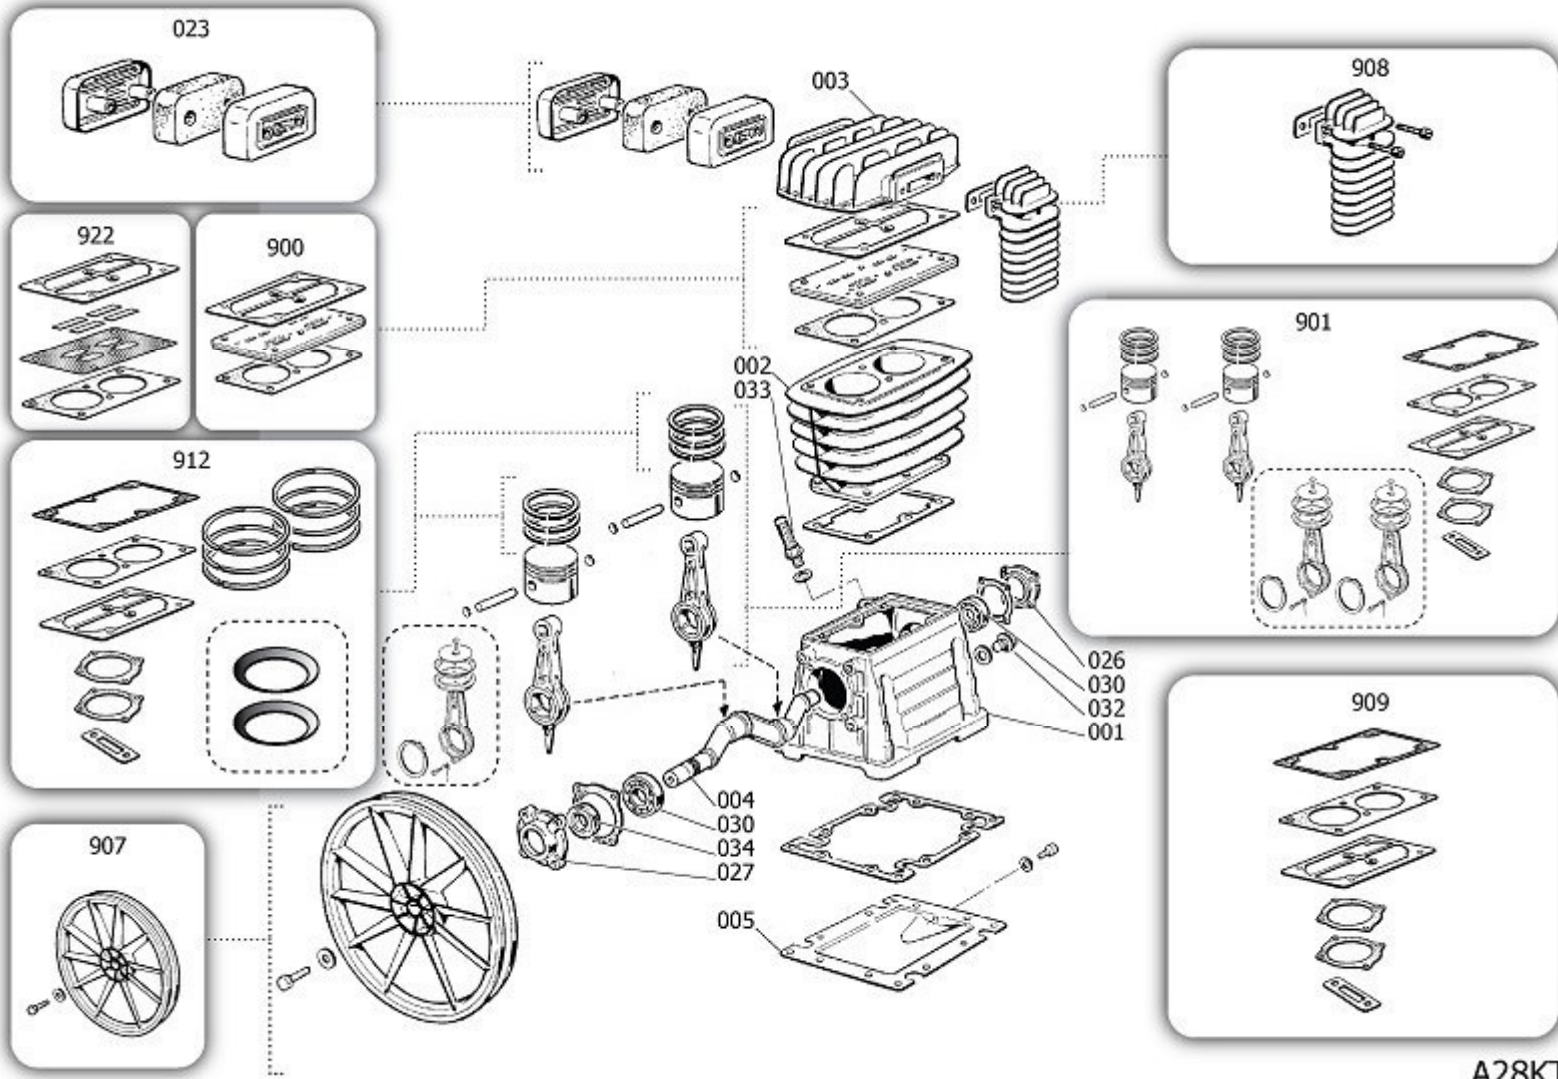

B28FT

28FA541STN069

B350/10/100 T

Pos	Component	MU	Multiplier
104	9421380	GRIP	PZ 1,0
105	9048009	CHECK VALVE	PZ 1,0
106	9047020	LINE COCK	PZ 1,0
106	9412204	LINE COCK	PZ 1,0
107	9047079	CONDENSATE DRAIN COCK	PZ 1,0
108	9051154	PRESSURE REDUCER	PZ 1,0
109	9052071	PRESSURE GAUGE	PZ 1,0
109	9052072	PRESSURE GAUGE	PZ 1,0
110	9049165	RELIEF VALVE	PZ 1,0
112	9415903	NIPPLE/ELBOW	PZ 1,0
125	9076048	PULLEY	PZ 1,0
126	9075013	POLY V BELT	PZ 1,0
127	9270045	RILSAN PIPE 6/8 BLACK ITA	MT 0,5
127	9270046	RILSAN PIPE 4/6 BLK IT PA12_LC	MT 1,0
131	9063147	COMPLETE PRESSURE SWITCH	PZ 1,0
132	9065002	POWER CABLE	PZ 1,0
135	845SC1A	MOTOR	PZ 1,0
145	9043459	DELIVERY PIPE	PZ 1,0
200	280000B	BARE PUMP	PZ 1,0
300	9421436	WHEELS/FEET MOUNTING KIT	PZ 1,0
916	8223070	BELT GUARD KIT	PZ 1,0

A28KT

280000B

BARE PUMP

Pos	Component	MU	Multiplier
1	2860101 CASING	PZ	1,0
2	9428040 CYLINDER	PZ	1,0
3	3860400 HEAD	PZ	1,0
4	2860200 SHAFT	PZ	1,0
5	2660500 CASING COVER	PZ	1,0
23	9428110 AIR FILTER ASSEMBLY	PZ	1,0
26	2060690 FRONT COVER	PZ	1,0
27	2060500 CASING REAR SUPPORT	PZ	1,0
30	9170030 6205.P6.C0.V2.Z2.ROHS	PZ	2,0
32	9022025 OIL LIGHT	PZ	1,0
33	9024029 OIL PLUG	PZ	1,0
34	9163010 SEAL	PZ	1,0
900	9434A06 MPK VALVE PLATE B28/B28I/B38	PZ	1,0
901	9434B09 MPK PISTON-CONROD B2800	PZ	1,0
907	9428070 FLYWHEEL KIT	PZ	1,0
908	9434E06 MPK AFTERCOOLER B28I/B28/B38	PZ	1,0
909	9434F07 MPK GASKET B28/28I/38	PZ	1,0
912	9434C09 MPK PISTON RINGS B2800/B38	PZ	1,0
922	9434H00 MPK MAINTEN.PV B28/B28I/B38	PZ	1,0