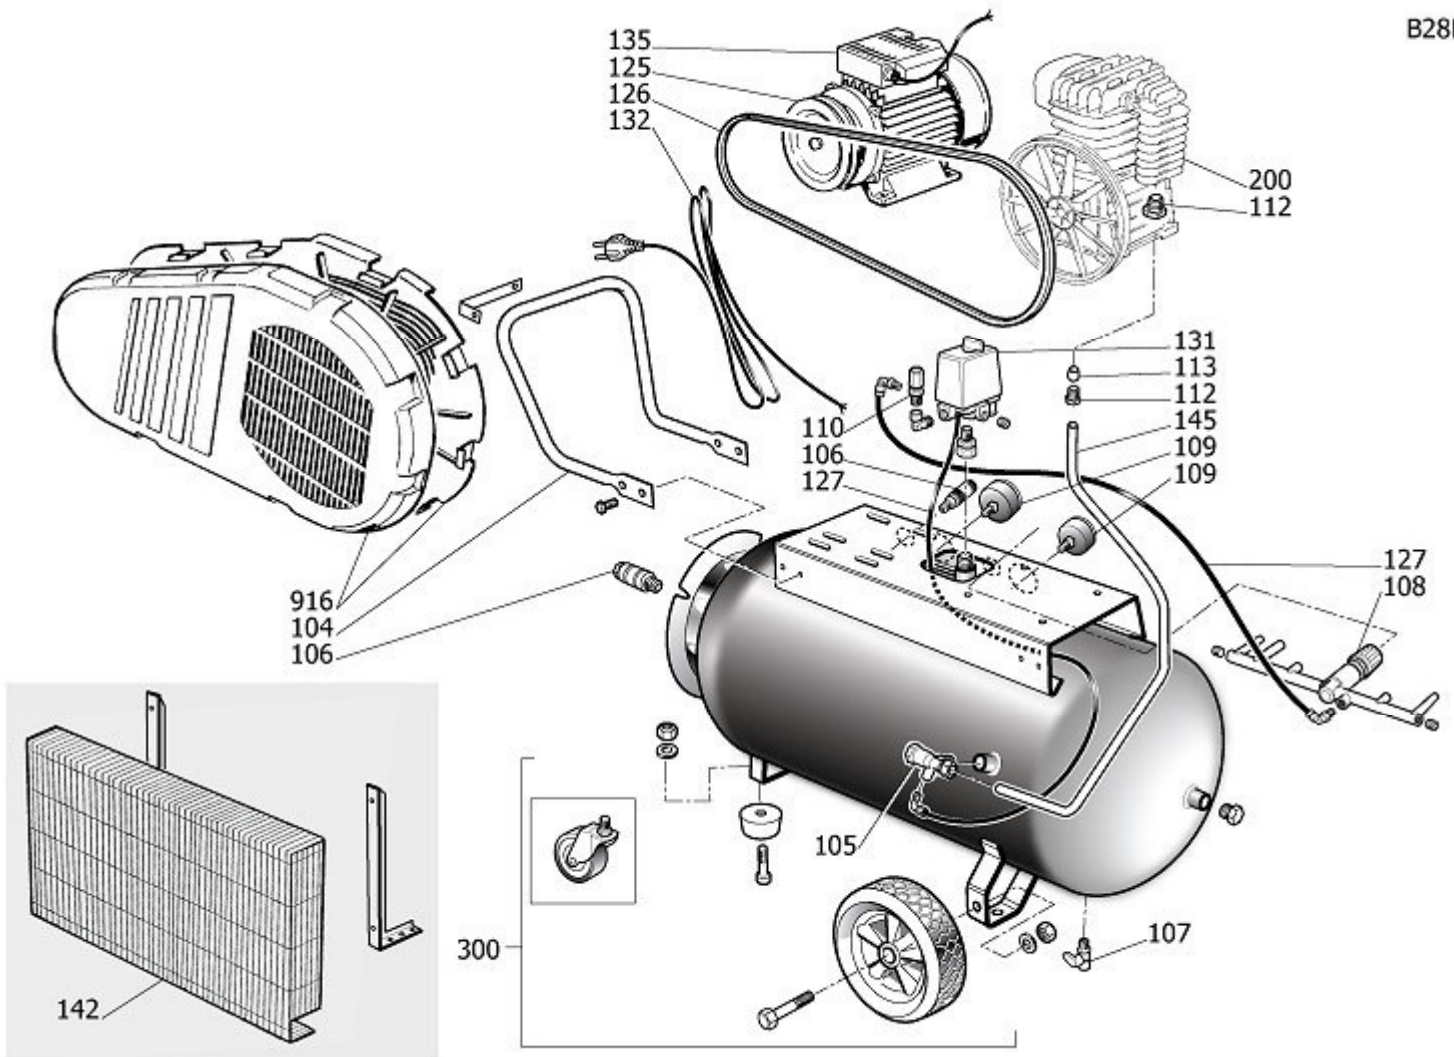

B28FT

28FA541STN069

B350/10/100 T

Pos	Component	MU	Multiplier
104	9421380	GRIP	PZ 1,0
105	9048009	CHECK VALVE	PZ 1,0
106	9047020	LINE COCK	PZ 1,0
106	9412204	LINE COCK	PZ 1,0
107	9047079	CONDENSATE DRAIN COCK	PZ 1,0
108	9051154	PRESSURE REDUCER	PZ 1,0
109	9052071	PRESSURE GAUGE	PZ 1,0
109	9052072	PRESSURE GAUGE	PZ 1,0
110	9049165	RELIEF VALVE	PZ 1,0
112	9415903	NIPPLE/ELBOW	PZ 1,0
125	9076048	PULLEY	PZ 1,0
126	9075013	POLY V BELT	PZ 1,0
127	9270045	RILSAN PIPE 6/8 BLACK ITA	MT 0,5
127	9270046	RILSAN PIPE 4/6 BLK IT PA12_LC	MT 1,0
131	9063147	COMPLETE PRESSURE SWITCH	PZ 1,0
132	9065002	POWER CABLE	PZ 1,0
135	845SC1A	MOTOR	PZ 1,0
145	9043459	DELIVERY PIPE	PZ 1,0
200	280000B	BARE PUMP	PZ 1,0
300	9421436	WHEELS/FEET MOUNTING KIT	PZ 1,0
916	8223070	BELT GUARD KIT	PZ 1,0

A28KT

280000B

BARE PUMP

Pos	Component	MU	Multiplier
1	2860101 CASING	PZ	1,0
2	9428040 CYLINDER	PZ	1,0
3	3860400 HEAD	PZ	1,0
4	2860200 SHAFT	PZ	1,0
5	2660500 CASING COVER	PZ	1,0
23	9428110 AIR FILTER ASSEMBLY	PZ	1,0
26	2060690 FRONT COVER	PZ	1,0
27	2060500 CASING REAR SUPPORT	PZ	1,0
30	9170030 6205.P6.C0.V2.Z2.ROHS	PZ	2,0
32	9022025 OIL LIGHT	PZ	1,0
33	9024029 OIL PLUG	PZ	1,0
34	9163010 SEAL	PZ	1,0
900	9434A06 MPK VALVE PLATE B28/B28I/B38	PZ	1,0
901	9434B09 MPK PISTON-CONROD B2800	PZ	1,0
907	9428070 FLYWHEEL KIT	PZ	1,0
908	9434E06 MPK AFTERCOOLER B28I/B28/B38	PZ	1,0
909	9434F07 MPK GASKET B28/28I/38	PZ	1,0
912	9434C09 MPK PISTON RINGS B2800/B38	PZ	1,0
922	9434H00 MPK MAINTEN.PV B28/B28I/B38	PZ	1,0