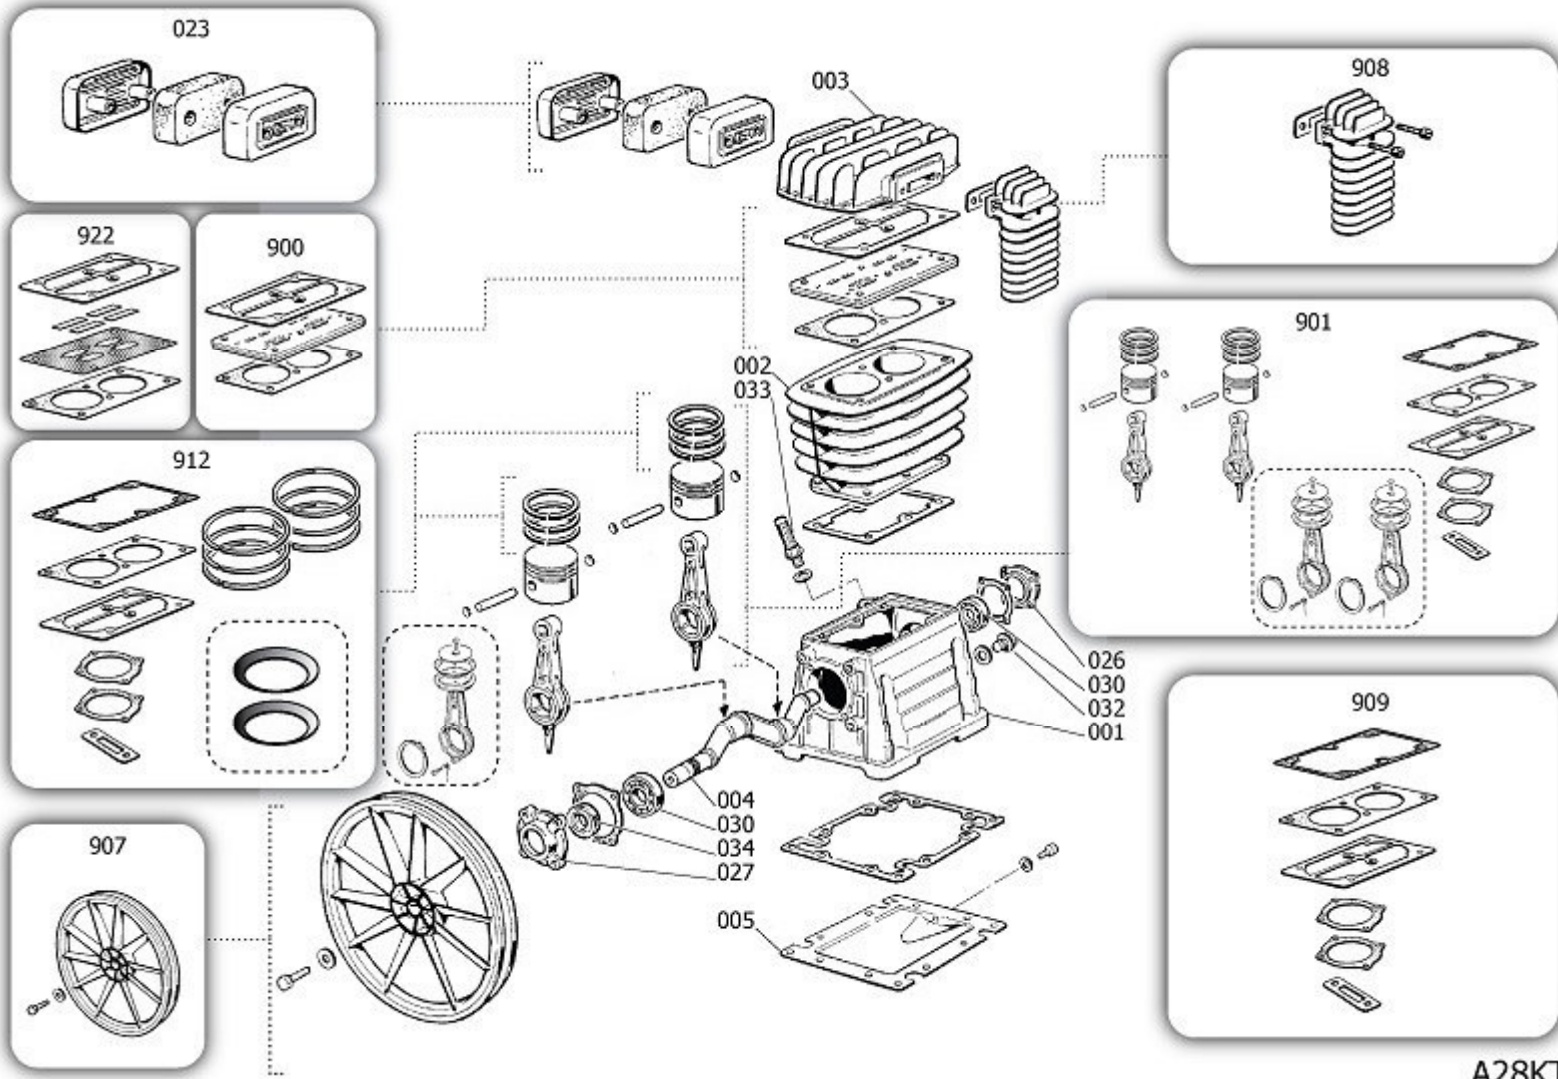

B28DT

28DA404STN010

B 255/10/50

Pos	Component	MU	Multiplier
104	9421380	GRIP	PZ 1,0
105	9048009	CHECK VALVE	PZ 1,0
106	9047020	LINE COCK	PZ 1,0
106	9412204	LINE COCK	PZ 1,0
107	9047079	CONDENSATE DRAIN COCK	PZ 1,0
108	9051154	PRESSURE REDUCER	PZ 1,0
109	9052071	PRESSURE GAUGE	PZ 1,0
109	9052072	PRESSURE GAUGE	PZ 1,0
110	9049165	RELIEF VALVE	PZ 1,0
112	9415903	NIPPLE/ELBOW	PZ 1,0
125	9076010	PULLEY	PZ 1,0
126	9075016	POLY V BELT	PZ 1,0
127	9270045	RILSAN PIPE 6/8 BLACK ITA	MT 0,5
127	9270046	RILSAN PIPE 4/6 BLK IT PA12_LC	MT 0,7
131	4100688	COMPLETE PRESSURE SWITCH	PZ 1,0
132	9065097	POWER CABLE	PZ 1,0
135	84405CA	MOTOR	PZ 1,0
145	9043462	DELIVERY PIPE	PZ 1,0
200	280000B	BARE PUMP	PZ 1,0
300	9421143	WHEELS/FEET MOUNTING KIT	PZ 1,0
916	8223070	BELT GUARD KIT	PZ 1,0

A28KT

280000B

BARE PUMP

Pos	Component	MU	Multiplier
1	2860101 CASING	PZ	1,0
2	9428040 CYLINDER	PZ	1,0
3	3860400 HEAD	PZ	1,0
4	2860200 SHAFT	PZ	1,0
5	2660500 CASING COVER	PZ	1,0
23	9428110 AIR FILTER ASSEMBLY	PZ	1,0
26	2060690 FRONT COVER	PZ	1,0
27	2060500 CASING REAR SUPPORT	PZ	1,0
30	9170030 6205.P6.C0.V2.Z2.ROHS	PZ	2,0
32	9022025 OIL LIGHT	PZ	1,0
33	9024029 OIL PLUG	PZ	1,0
34	9163010 SEAL	PZ	1,0
900	9434A06 MPK VALVE PLATE B28/B28I/B38	PZ	1,0
901	9434B09 MPK PISTON-CONROD B2800	PZ	1,0
907	9428070 FLYWHEEL KIT	PZ	1,0
908	9434E06 MPK AFTERCOOLER B28I/B28/B38	PZ	1,0
909	9434F07 MPK GASKET B28/28I/38	PZ	1,0
912	9434C09 MPK PISTON RINGS B2800/B38	PZ	1,0
922	9434H00 MPK MAINTEN.PV B28/B28I/B38	PZ	1,0