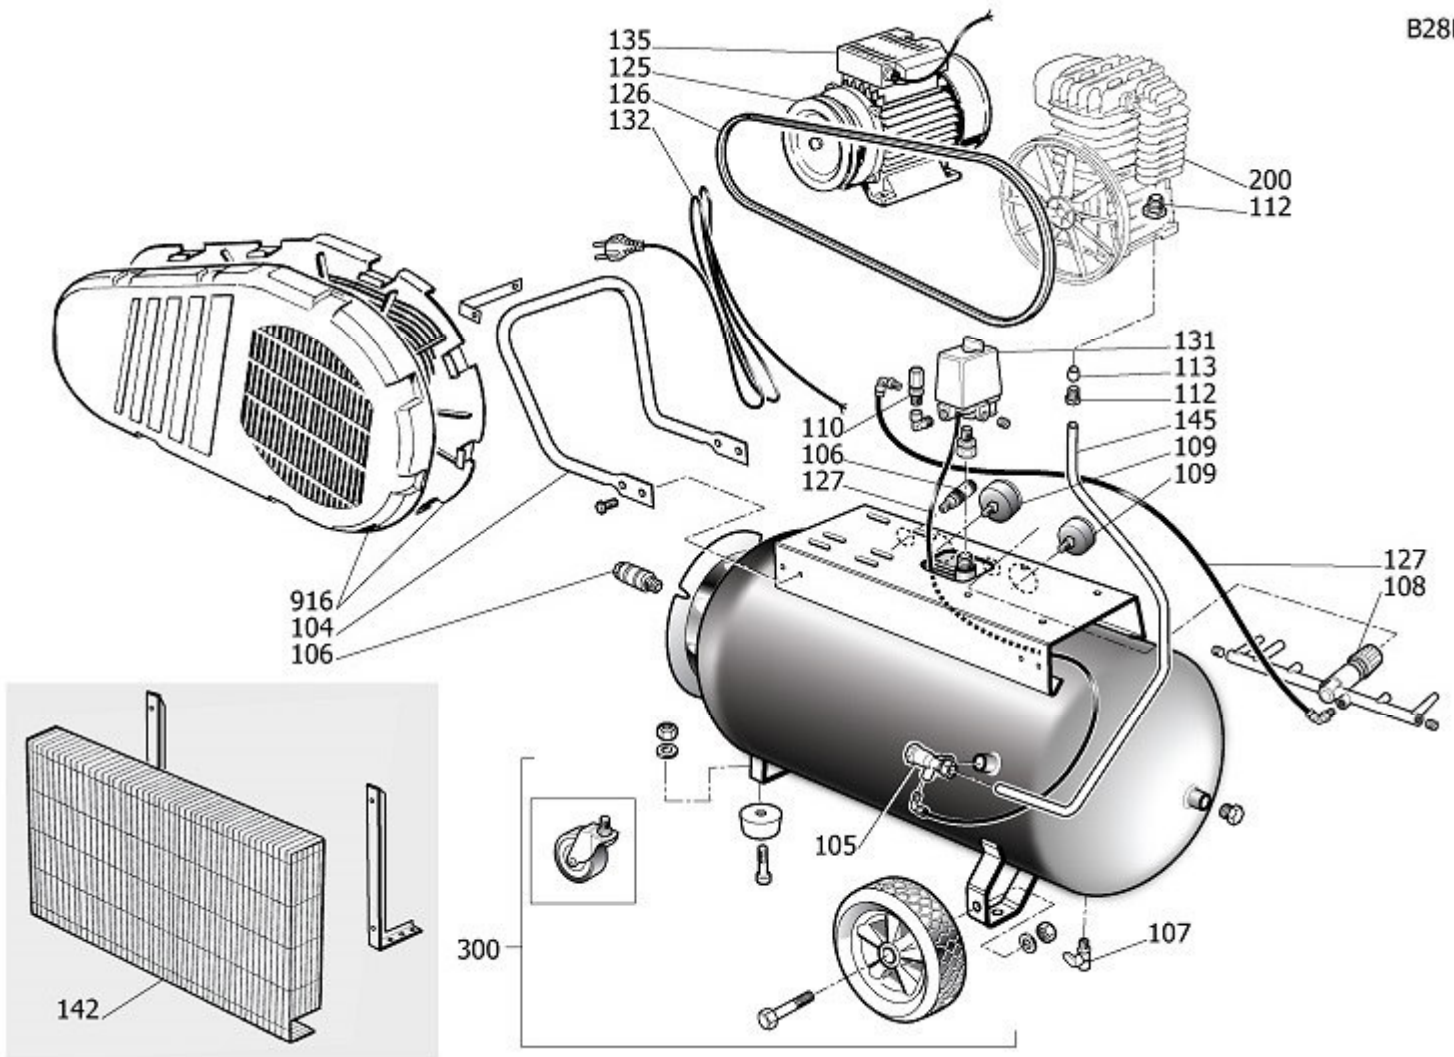

B28DT

28DA404STN010

B 255/10/50

Pos	Component	MU	Multiplier
104	9421380	GRIP	PZ 1,0
105	9048009	CHECK VALVE	PZ 1,0
106	9047020	LINE COCK	PZ 1,0
106	9412204	LINE COCK	PZ 1,0
107	9047079	CONDENSATE DRAIN COCK	PZ 1,0
108	9051154	PRESSURE REDUCER	PZ 1,0
109	9052071	PRESSURE GAUGE	PZ 1,0
109	9052072	PRESSURE GAUGE	PZ 1,0
110	9049165	RELIEF VALVE	PZ 1,0
112	9415903	NIPPLE/ELBOW	PZ 1,0
125	9076010	PULLEY	PZ 1,0
126	9075016	POLY V BELT	PZ 1,0
127	9270045	RILSAN PIPE 6/8 BLACK ITA	MT 0,5
127	9270046	RILSAN PIPE 4/6 BLK IT PA12_LC	MT 0,7
131	4100688	COMPLETE PRESSURE SWITCH	PZ 1,0
132	9065097	POWER CABLE	PZ 1,0
135	84405CA	MOTOR	PZ 1,0
145	9043462	DELIVERY PIPE	PZ 1,0
200	280000B	BARE PUMP	PZ 1,0
300	9421143	WHEELS/FEET MOUNTING KIT	PZ 1,0
916	8223070	BELT GUARD KIT	PZ 1,0

A28KT

280000B

BARE PUMP

Pos	Component	MU	Multiplier
1	2860101 CASING	PZ	1,0
2	9428040 CYLINDER	PZ	1,0
3	3860400 HEAD	PZ	1,0
4	2860200 SHAFT	PZ	1,0
5	2660500 CASING COVER	PZ	1,0
23	9428110 AIR FILTER ASSEMBLY	PZ	1,0
26	2060690 FRONT COVER	PZ	1,0
27	2060500 CASING REAR SUPPORT	PZ	1,0
30	9170030 6205.P6.C0.V2.Z2.ROHS	PZ	2,0
32	9022025 OIL LIGHT	PZ	1,0
33	9024029 OIL PLUG	PZ	1,0
34	9163010 SEAL	PZ	1,0
900	9434A06 MPK VALVE PLATE B28/B28I/B38	PZ	1,0
901	9434B09 MPK PISTON-CONROD B2800	PZ	1,0
907	9428070 FLYWHEEL KIT	PZ	1,0
908	9434E06 MPK AFTERCOOLER B28I/B28/B38	PZ	1,0
909	9434F07 MPK GASKET B28/28I/38	PZ	1,0
912	9434C09 MPK PISTON RINGS B2800/B38	PZ	1,0
922	9434H00 MPK MAINTEN.PV B28/B28I/B38	PZ	1,0