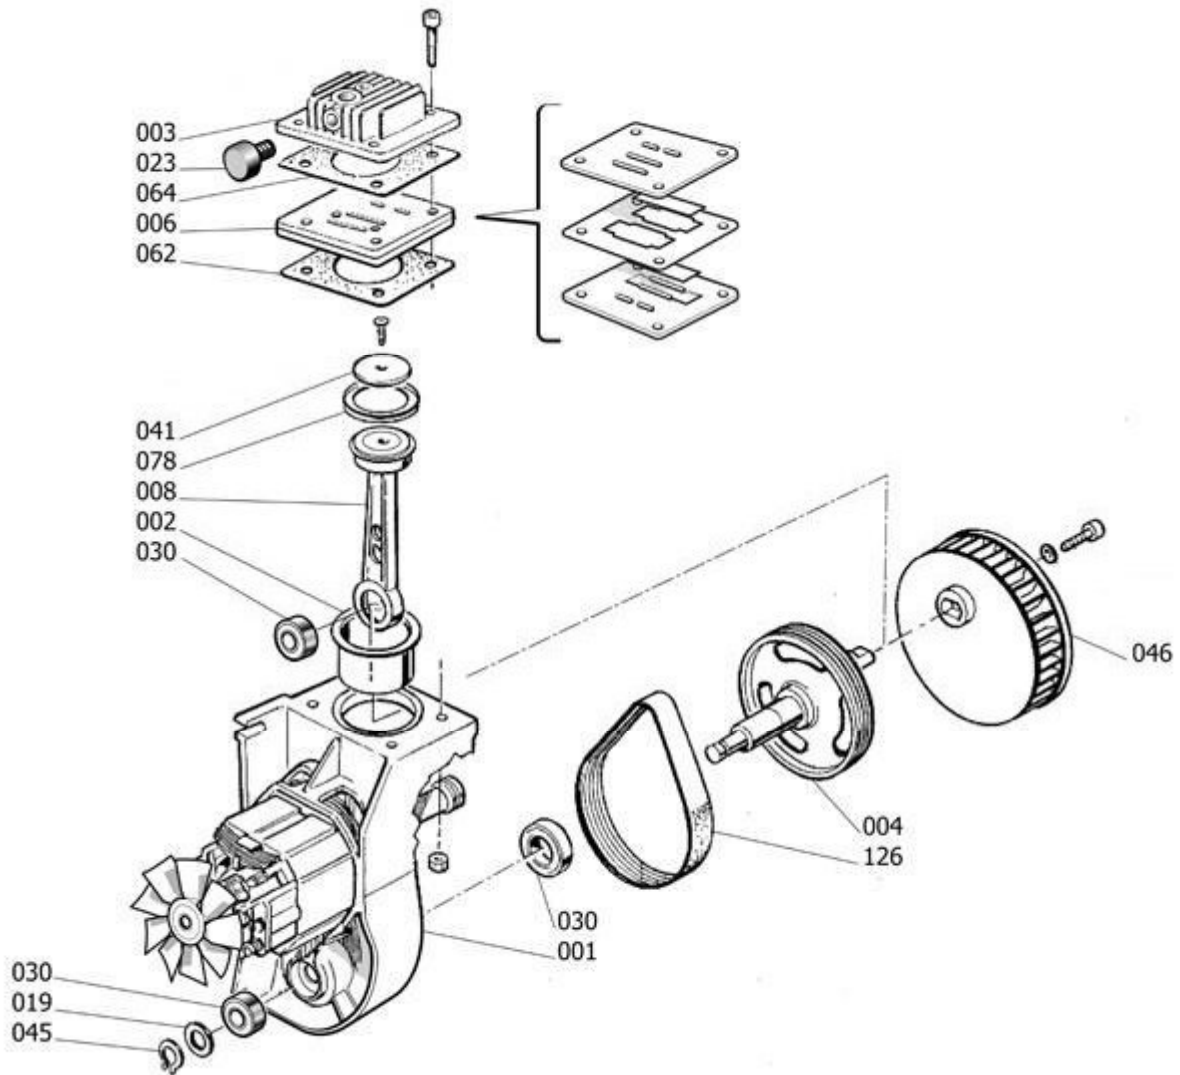

8215250STN596

DN 200/10/5

Pos	Component	MU	Multiplier
19	9131678 WASHER 5,3X12X1,5 ROHS	PZ	2,0
49	9038767 UPPER HOUSING	PZ	1,0
49	9038862 UPPER HOUSING	PZ	1,0
103	9038969 PIVOTING WHEEL/FOOT	PZ	4,0
104	9038673 GRIP	PZ	1,0
105	9048058 CHECK VALVE	PZ	1,0
106	9412204 LINE COCK	PZ	1,0
107	9047078 CONDENSATE DRAIN COCK	PZ	1,0
108	9051186 PRESSURE REDUCER	PZ	1,0
109	9052133 PRESSURE GAUGE	PZ	1,0
109	9052186 PRESSURE GAUGE	PZ	1,0
110	9049019 RELIEF VALVE	PZ	1,0
112	9050601 NIPPLE/ELBOW	PZ	1,0
124	9414249 CONN.SEND.PIPE SR10 MINIR.ROHS	PZ	1,0
127	9270056 RILSAN PIPE 5/8 BLACK NM	MT	0,4
131	9063202 COMPLETE PRESSURE SWITCH	PZ	1,0
132	9065823 POWER CABLE	PZ	1,0
133	9064185 SWITCH	PZ	1,0
134	9065816 COVER SEAL	PZ	1,0
145	9043529 DELIVERY PIPE	PZ	1,0
145	9043530 DELIVERY PIPE	PZ	1,0
164	9053583 ELBOW SR 1/4"M X 8 ROHS	PZ	2,0
200	9417102 BARE PUMP	PZ	1,0
486	9050613 PLUG	PZ	2,0

9417102

BARE PUMP

Pos	Component	MU	Multiplier
1	A661108 CASING	PZ	1,0
2	A631040 CYLINDER	PZ	1,0
3	A661405 HEAD	PZ	1,0
4	A661204 SHAFT	PZ	1,0
6	9415091 VALVE HOLDER PLATE	PZ	1,0
8	A710100 COMPLETE CON-ROD	PZ	1,0
19	9131678 WASHER 5,3X12X1,5 ROHS	PZ	1,0
23	9416634 AIR FILTER ASSEMBLY	PZ	1,0
30	9170113 6203.ZZ.C3.P6.V2.Z2.170\$.ROHS	PZ	1,0
30	9170114 6001.2RS.C3.P6.V2.Z2.170\$.ROHS	PZ	2,0
41	9416831 CON-ROD COVER	PZ	1,0
45	9140211 SEEGER 12 UNI 7435 ROHS	PZ	1,0
46	9038512 FAN	PZ	1,0
62	A650301 CYLINDER-PLATE SEAL	PZ	1,0
64	9415052 PLATE-HEAD SEAL	PZ	1,0
78	9040019 PISTON RING	PZ	1,0
126	9075340 POLY V BELT	PZ	1,0