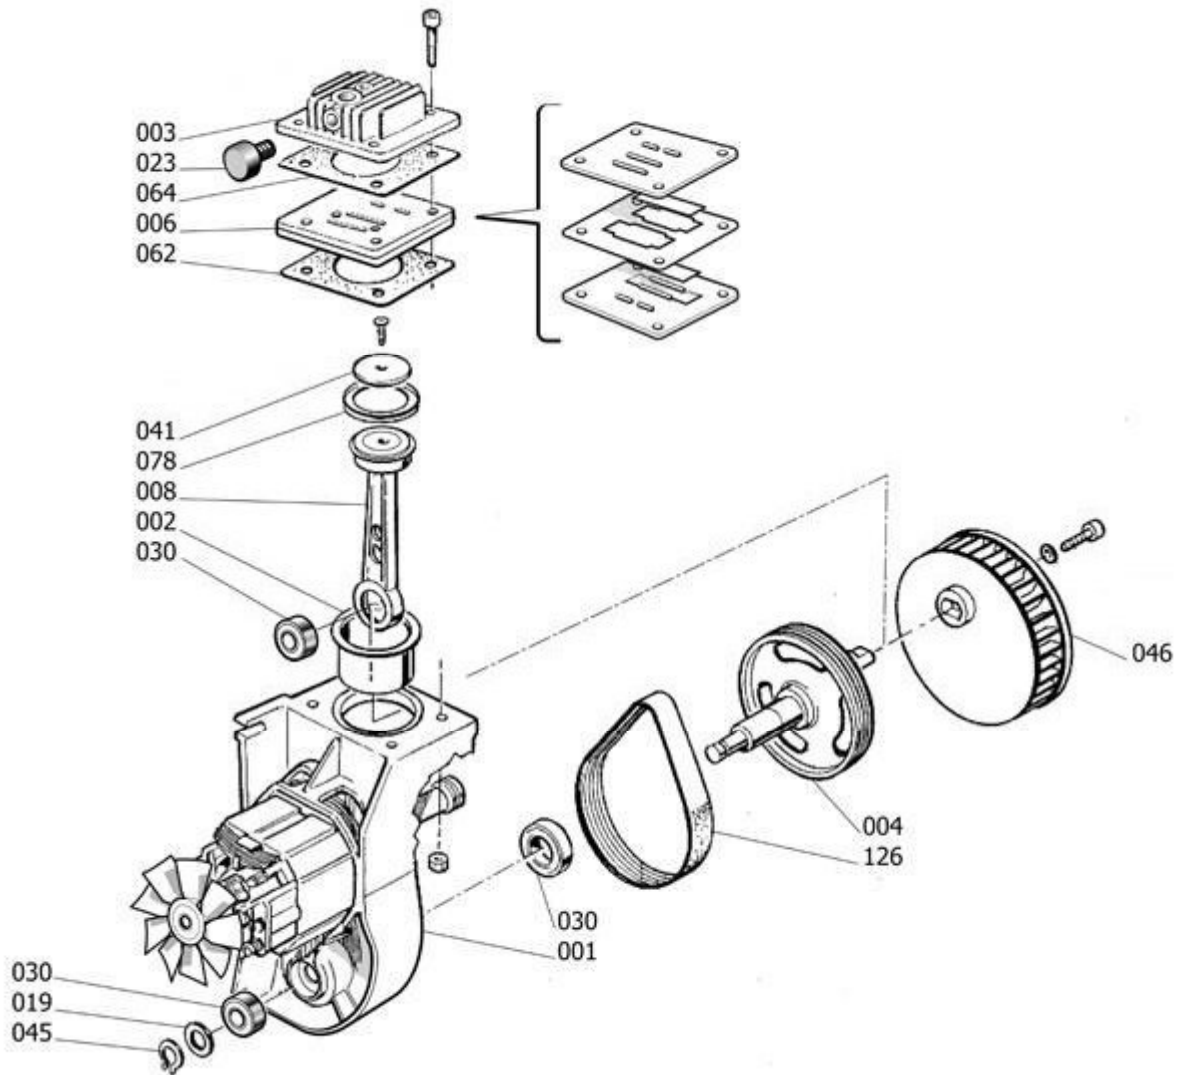

8215240

SUPER BOXY

Pos	Component	MU	Multiplier
49	9038474	UPPER HOUSING	PZ 1,0
50	9038475	LOWER HOUSING	PZ 1,0
103	9038677	PIVOTING WHEEL/FOOT	PZ 4,0
105	9048093	CHECK VALVE	PZ 1,0
107	9412020	CONDENSATE DRAIN COCK	PZ 1,0
108	9417658	PRESSURE REDUCER	PZ 1,0
109	9052226	PRESSURE GAUGE	PZ 1,0
110	9412464	RELIEF VALVE	PZ 1,0
112	9050714	NIPPLE/ELBOW	PZ 1,0
112	9416570	NIPPLE/ELBOW	PZ 1,0
117	9069166	KNOB	PZ 1,0
131	9063226	COMPLETE PRESSURE SWITCH	PZ 1,0
132	9065835	POWER CABLE	PZ 1,0
133	9064806	SWITCH	PZ 1,0
145	9043286	DELIVERY PIPE	PZ 1,0
145	9043287	DELIVERY PIPE	PZ 1,0
200	9417285	BARE PUMP	PZ 1,0

9417285

BARE PUMP

Pos	Component	MU	Multiplier
1	A661105 CASING	PZ	1,0
2	A631040 CYLINDER	PZ	1,0
3	9415894 HEAD	PZ	1,0
4	A661204 SHAFT	PZ	1,0
8	A710100 COMPLETE CON-ROD	PZ	1,0
19	9131678 WASHER 5,3X12X1,5 ROHS	PZ	1,0
23	9416634 AIR FILTER ASSEMBLY	PZ	1,0
30	9170113 6203.ZZ.C3.P6.V2.Z2.170\$.ROHS	PZ	1,0
30	9170114 6001.2RS.C3.P6.V2.Z2.170\$.ROHS	PZ	2,0
41	9416831 CON-ROD COVER	PZ	1,0
45	9140211 SEEGER 12 UNI 7435 ROHS	PZ	1,0
46	9038512 FAN	PZ	1,0
62	A500300 CYLINDER-PLATE SEAL	PZ	1,0
64	9415052 PLATE-HEAD SEAL	PZ	1,0
78	9040048 PISTON RING	PZ	1,0
126	9075340 POLY V BELT	PZ	1,0