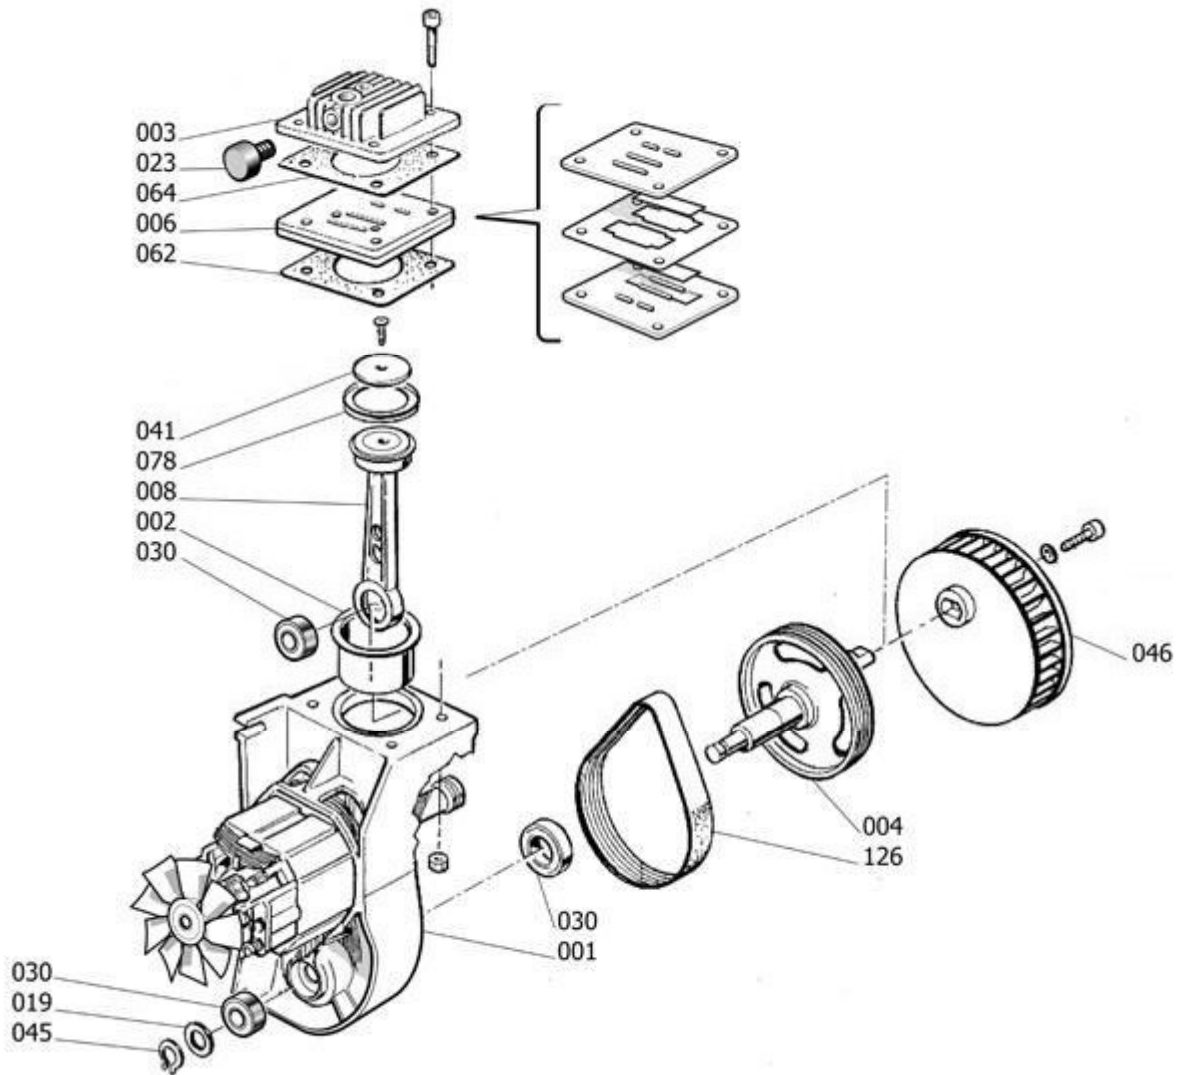

8215210

SUPER SQUIRREL

Pos	Component	MU	Multiplier
23	9054016	AIR FILTER ASSEMBLY	PZ 1,0
49	9069157	UPPER HOUSING	PZ 1,0
50	9069158	LOWER HOUSING	PZ 1,0
55	9069155	UNIT SUPPORT	PZ 1,0
102	9038756	WHEEL	PZ 2,0
103	9038969	PIVOTING WHEEL/FOOT	PZ 2,0
104	9417656	GRIP	PZ 1,0
105	9414163	CHECK VALVE	PZ 1,0
106	9047098	LINE COCK	PZ 2,0
107	9412020	CONDENSATE DRAIN COCK	PZ 1,0
108	9051240	PRESSURE REDUCER	PZ 1,0
109	9052226	PRESSURE GAUGE	PZ 1,0
109	9052227	PRESSURE GAUGE	PZ 1,0
110	9414010	RELIEF VALVE	PZ 1,0
112	9050521	NIPPLE/ELBOW	PZ 1,0
117	9069162	KNOB	PZ 1,0
124	9414249	CONN.SEND.PIPE SR10 MINIR.ROHS	PZ 1,0
131	9063252	COMPLETE PRESSURE SWITCH	PZ 1,0
132	9065791	POWER CABLE	PZ 1,0
133	9064806	SWITCH	PZ 1,0
134	9065793	COVER SEAL	PZ 1,0
145	9043321	DELIVERY PIPE	PZ 1,0
145	9043324	DELIVERY PIPE	PZ 1,0
164	9053583	ELBOW SR 1/4"M X 8 ROHS	PZ 2,0
200	9417657	BARE PUMP	PZ 1,0
486	9050613	PLUG	PZ 3,0

8215210

BARE PUMP

Pos	Component	MU	Multiplier
1	A761100 CASING	PZ	1,0
2	A731040 CYLINDER	PZ	1,0
3	9415051 HEAD	PZ	1,0
4	A861202 SHAFT	PZ	1,0
6	9415091 VALVE HOLDER PLATE	PZ	1,0
8	A810100 COMPLETE CON-ROD	PZ	1,0
19	9131678 WASHER 5,3X12X1,5 ROHS	PZ	1,0
30	9170114 6001.2RS.C3.P6.V2.Z2.170\$.ROHS	PZ	1,0
30	9170130 BEARING 6203 2Z XL (345)	PZ	1,0
30	9415531 6201.2RS.C3.P6.V2.Z2.170\$.ROHS	PZ	1,0
41	9416831 CON-ROD COVER	PZ	1,0
45	9140211 SEEGER 12 UNI 7435 ROHS	PZ	1,0
46	9069127 FAN	PZ	1,0
62	A650300 CYLINDER-PLATE SEAL	PZ	1,0
64	9415052 PLATE-HEAD SEAL	PZ	1,0
78	9040019 PISTON RING	PZ	1,0
126	9075339 POLY V BELT	PZ	1,0