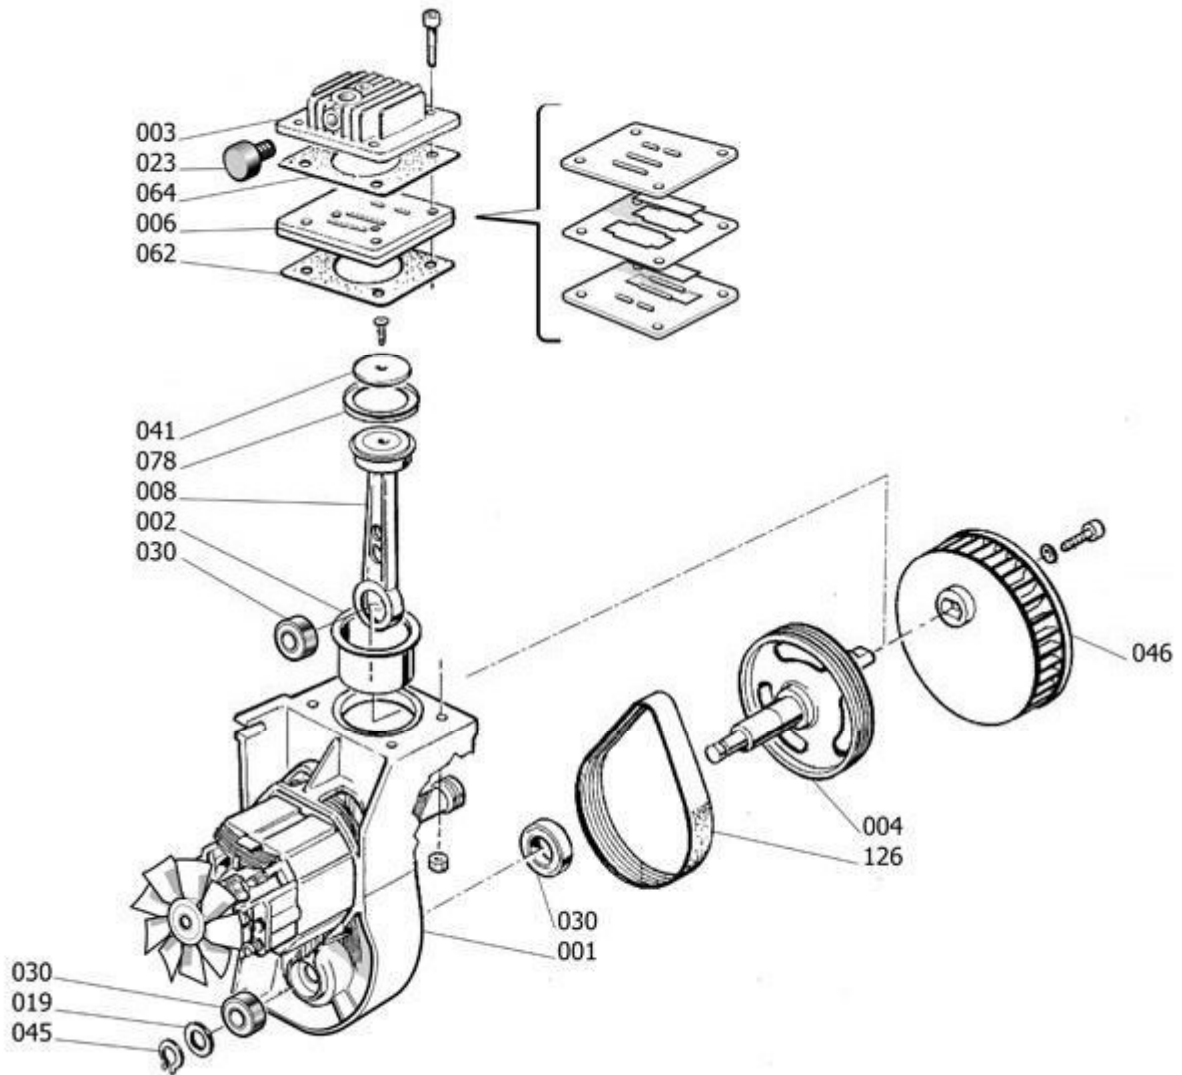

8215190STN595

AIR KIT

Pos	Component	MU	Multiplier	
23	9054016	AIR FILTER ASSEMBLY	PZ	1,0
49	9038611	UPPER HOUSING	PZ	1,0
50	9038610	LOWER HOUSING	PZ	1,0
103	9038894	PIVOTING WHEEL/FOOT	PZ	4,0
112	5000918	NIPPLE/ELBOW	PZ	1,0
132	9065928	POWER CABLE	PZ	1,0
133	9064806	SWITCH	PZ	1,0
145	9417123	DELIVERY PIPE	PZ	1,0
200	9417115	BARE PUMP	PZ	1,0
466	9038612	CENTRAL PANEL	PZ	1,0

9417115

BARE PUMP

Pos	Component	MU	Multiplier
1	A661105 CASING	PZ	1,0
2	A631040 CYLINDER	PZ	1,0
3	A661408 HEAD	PZ	1,0
4	A661204 SHAFT	PZ	1,0
6	9415091 VALVE HOLDER PLATE	PZ	1,0
8	A710100 COMPLETE CON-ROD	PZ	1,0
19	9131678 WASHER 5,3X12X1,5 ROHS	PZ	1,0
30	9170113 6203.ZZ.C3.P6.V2.Z2.170\$.ROHS	PZ	1,0
30	9170114 6001.2RS.C3.P6.V2.Z2.170\$.ROHS	PZ	2,0
41	9416831 CON-ROD COVER	PZ	1,0
45	9140211 SEEGER 12 UNI 7435 ROHS	PZ	1,0
46	9038394 FAN	PZ	1,0
52	9050496 EXHAUST VALVE	PZ	1,0
62	A650301 CYLINDER-PLATE SEAL	PZ	1,0
64	9415052 PLATE-HEAD SEAL	PZ	1,0
78	9040048 PISTON RING	PZ	1,0
126	9075340 POLY V BELT	PZ	1,0