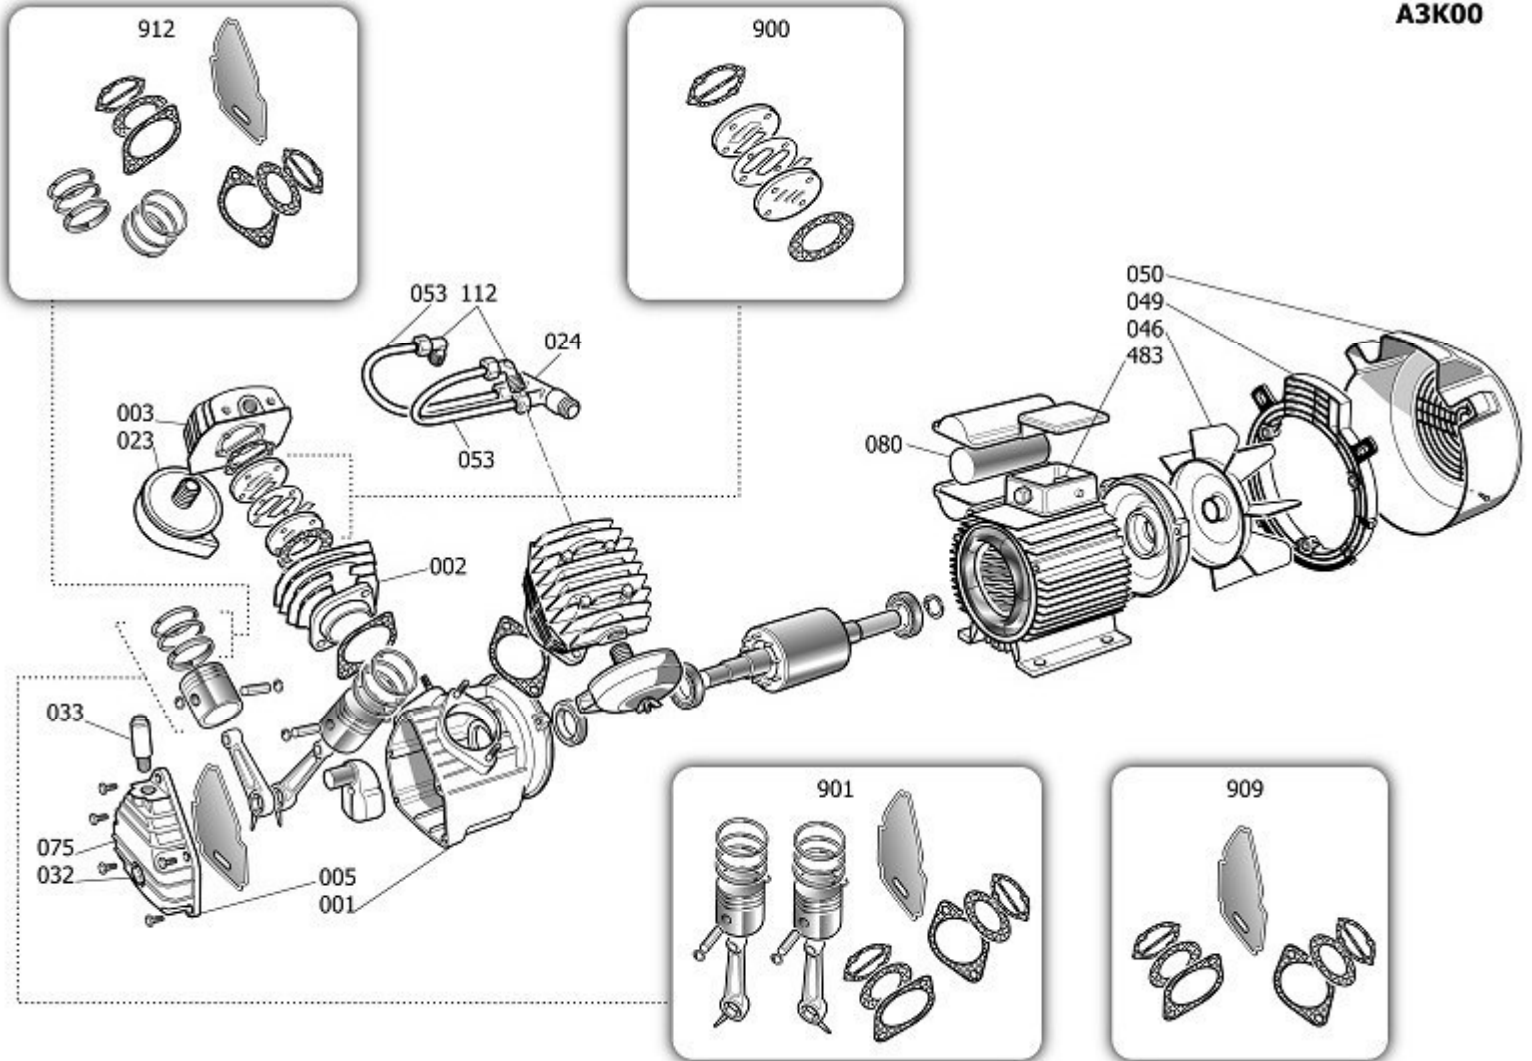

8119750STF023

DV2 400/10/100

Pos	Component	MU	Multiplier
104	9421485 GRIP	PZ	1,0
105	9048075 CHECK VALVE	PZ	1,0
106	9047020 LINE COCK	PZ	1,0
107	9047079 CONDENSATE DRAIN COCK	PZ	1,0
127	9270046 RILSAN PIPE 4/6 BLK IT PA12_LC	MT	0,3
145	9043770 DELIVERY PIPE	PZ	1,0
200	3KN000D BARE PUMP	PZ	1,0
300	9421436 WHEELS/FEET MOUNTING KIT	PZ	1,0

A3K00

3KN000D

BARE PUMP

Pos	Component	MU	Multiplier
2	9606202SGL	CYLINDER	PZ 1,0
3	9606201	HEAD	PZ 2,0
5	3K61300	CASING COVER	PZ 1,0
23	9411129	AIR FILTER ASSEMBLY	PZ 2,0
24	9606215	MANIFOLD	PZ 1,0
32	9022005	OIL LIGHT	PZ 1,0
33	9038708	OIL PLUG	PZ 1,0
46	9069108	FAN	PZ 1,0
49	9069107	UPPER HOUSING	PZ 1,0
50	9069106	LOWER HOUSING	PZ 1,0
53	9606208	CONNECTION TUBE	PZ 1,0
53	9606209	CONNECTION TUBE	PZ 1,0
80	9067056	CONDENSER	PZ 1,0
112	9050548	NIPPLE/ELBOW	PZ 2,0
483	9612106	THERMAL CUTOUT	PZ 1,0
900	9434A29	MPK VALVE PLATE FC-VDC	PZ 2,0
901	9434B31	MPK PISTON-CONROD VDC	PZ 1,0
909	9434F28	MPK GASKETS VDC	PZ 1,0
912	9434C29	MPK PISTON RINGS VDC	PZ 1,0