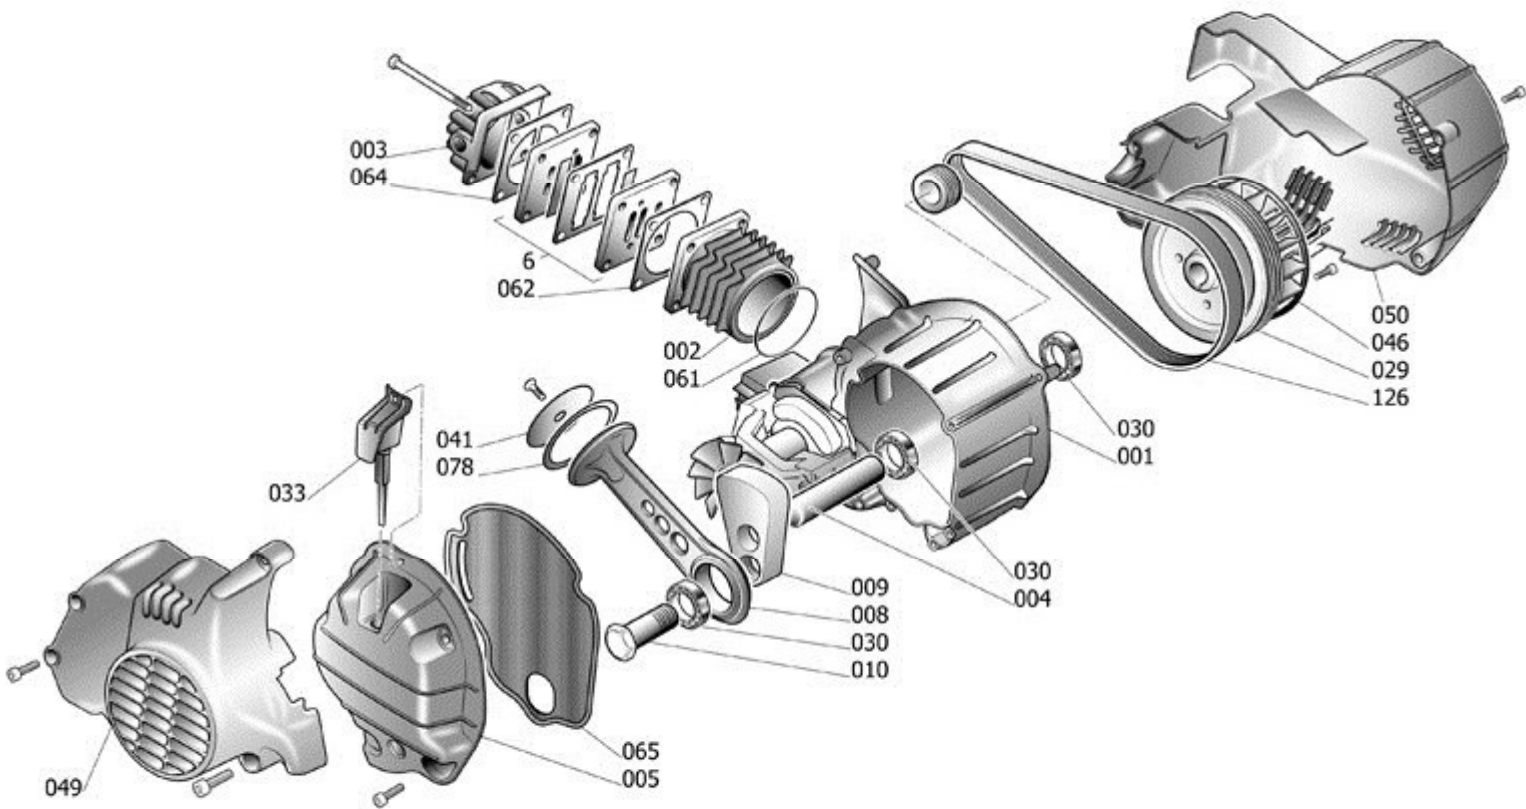

HYDV404STF513

HY 227/10/50V

Pos	Component	MU	Multiplier	
23	7981000	AIR FILTER ASSEMBLY	PZ	1,0
105	9048055	CHECK VALVE	PZ	1,0
106	9047087	LINE COCK	PZ	1,0
107	9047079	CONDENSATE DRAIN COCK	PZ	1,0
108	9051309	PRESSURE REDUCER	PZ	1,0
109	9052202	PRESSURE GAUGE	PZ	1,0
109	9052203	PRESSURE GAUGE	PZ	1,0
110	9049152	RELIEF VALVE	PZ	1,0
116	9038469	PLUG	PZ	2,0
117	9069116	KNOB	PZ	1,0
131	9063274	COMPLETE PRESSURE SWITCH	PZ	1,0
132	9065343	POWER CABLE	PZ	1,0
138	9050698	CLAMP	PZ	2,0
145	9043723	DELIVERY PIPE	PZ	1,0
164	9417577	FITTING BARB 90\$ 1/4" 6 LONG R	PZ	1,0
200	HY0000A	BARE PUMP	PZ	1,0
300	9421472	WHEELS/FEET MOUNTING KIT	PZ	1,0
431	9069035	CONTROL PANEL	PZ	1,0
482	9045670	HOSE PIPE (ITALY) PAH-ROHS	MT	0,3
602	9064886	CONTROLLER	PZ	1,0

AHYBR

HY0000A

BARE PUMP

Pos	Component	MU	Multiplier
1	9417507 CASING	PZ	1,0
2	9417509SGL CYLINDER	PZ	1,0
3	9417505 HEAD	PZ	1,0
4	9417502 SHAFT	PZ	1,0
5	9417508 CASING COVER	PZ	1,0
6	0540051 VALVE HOLDER PLATE	PZ	1,0
8	A710110 COMPLETE CON-ROD	PZ	1,0
9	9417500 COUNTERWEIGHT	PZ	1,0
10	9417503 CRANKSHAFT PIN	PZ	1,0
29	9417504 FLYWHEEL	PZ	1,0
30	9170121 6302.2RS.C3.P6.V2.Z2.170\$.ROHS	PZ	2,0
30	9415531 6201.2RS.C3.P6.V2.Z2.170\$.ROHS	PZ	1,0
33	9069022 OIL PLUG	PZ	1,0
41	9416831 CON-ROD COVER	PZ	1,0
46	9069023 FAN	PZ	1,0
49	9069025 UPPER HOUSING	PZ	1,0
50	9069026 LOWER HOUSING	PZ	1,0
61	9040043 CASING-CYLINDER SEAL	PZ	1,0
62	9417501 CYLINDER-PLATE SEAL	PZ	1,0
64	6750400 PLATE-HEAD SEAL	PZ	1,0
65	9417506 COVER SEAL	PZ	1,0
77	9007015 REED VALVE	PZ	2,0
78	9040019 PISTON RING	PZ	1,0
112	9050674 NIPPLE/ELBOW	PZ	1,0
126	9075335 POLY V BELT	PZ	1,0