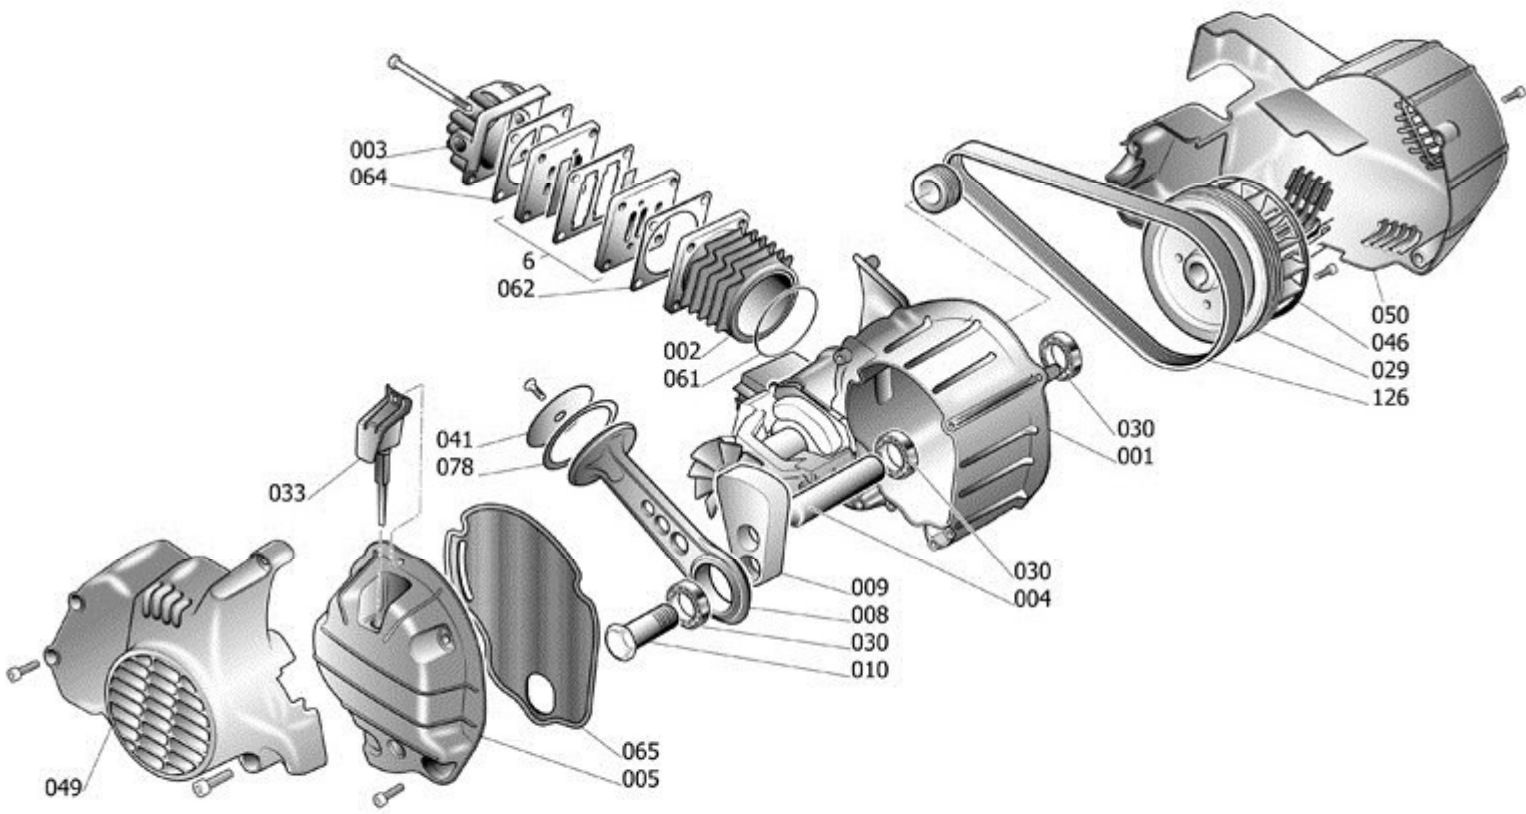

# HYBD404STF509

HY 227/10/12

Pos	Component	MU	Multiplier	
23	9054016	AIR FILTER ASSEMBLY	PZ	1,0
103	9038929	PIVOTING WHEEL/FOOT	PZ	4,0
105	9048119	CHECK VALVE	PZ	1,0
106	9047087	LINE COCK	PZ	1,0
107	9047079	CONDENSATE DRAIN COCK	PZ	1,0
108	9051309	PRESSURE REDUCER	PZ	1,0
109	9052202	PRESSURE GAUGE	PZ	1,0
109	9052203	PRESSURE GAUGE	PZ	1,0
110	9049152	RELIEF VALVE	PZ	1,0
117	9069116	KNOB	PZ	1,0
131	9063274	COMPLETE PRESSURE SWITCH	PZ	1,0
132	9065343	POWER CABLE	PZ	1,0
138	9050698	CLAMP	PZ	2,0
145	9043720	DELIVERY PIPE	PZ	1,0
164	9417577	FITTING BARB 90\$ 1/4" 6 LONG R	PZ	1,0
200	HY0000A	BARE PUMP	PZ	1,0
431	9069035	CONTROL PANEL	PZ	1,0
482	9045670	HOSE PIPE (ITALY) PAH-ROHS	MT	0,2
602	9064886	CONTROLLER	PZ	1,0

AHYBR

HY0000A

BARE PUMP

Pos	Component	MU	Multiplier
1	9417507 CASING	PZ	1,0
2	9417509SGL CYLINDER	PZ	1,0
3	9417505 HEAD	PZ	1,0
4	9417502 SHAFT	PZ	1,0
5	9417508 CASING COVER	PZ	1,0
6	0540051 VALVE HOLDER PLATE	PZ	1,0
8	A710110 COMPLETE CON-ROD	PZ	1,0
9	9417500 COUNTERWEIGHT	PZ	1,0
10	9417503 CRANKSHAFT PIN	PZ	1,0
29	9417504 FLYWHEEL	PZ	1,0
30	9170121 6302.2RS.C3.P6.V2.Z2.170\$.ROHS	PZ	2,0
30	9415531 6201.2RS.C3.P6.V2.Z2.170\$.ROHS	PZ	1,0
33	9069022 OIL PLUG	PZ	1,0
41	9416831 CON-ROD COVER	PZ	1,0
46	9069023 FAN	PZ	1,0
49	9069025 UPPER HOUSING	PZ	1,0
50	9069026 LOWER HOUSING	PZ	1,0
61	9040043 CASING-CYLINDER SEAL	PZ	1,0
62	9417501 CYLINDER-PLATE SEAL	PZ	1,0
64	6750400 PLATE-HEAD SEAL	PZ	1,0
65	9417506 COVER SEAL	PZ	1,0
77	9007015 REED VALVE	PZ	2,0
78	9040019 PISTON RING	PZ	1,0
112	9050674 NIPPLE/ELBOW	PZ	1,0
126	9075335 POLY V BELT	PZ	1,0