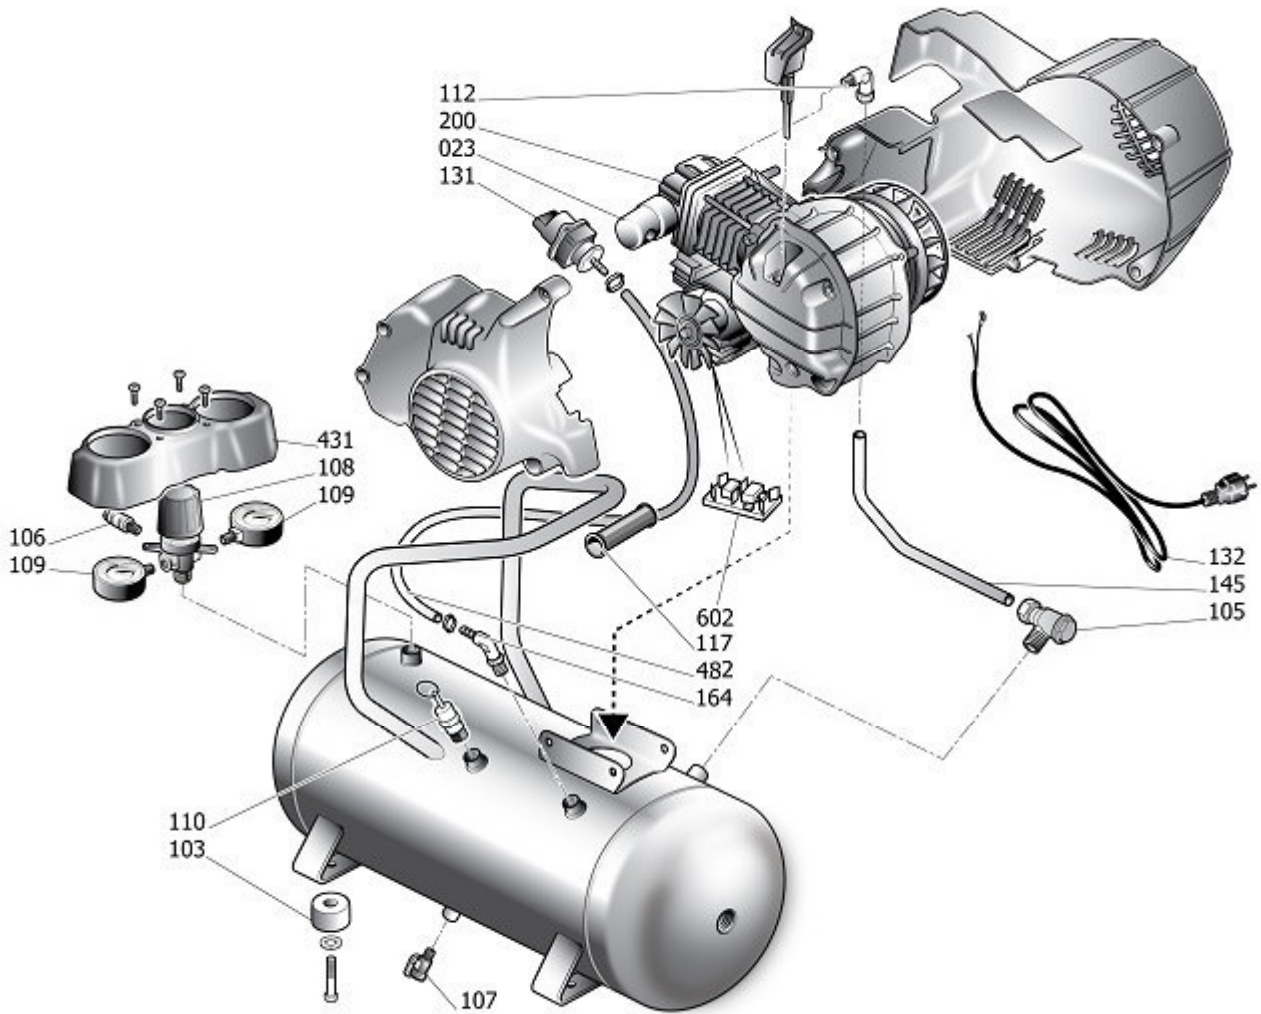

# HYBD404STF509

HY 227/10/12

Pos	Component	MU	Multiplier	
23	9054016	AIR FILTER ASSEMBLY	PZ	1,0
103	9038929	PIVOTING WHEEL/FOOT	PZ	4,0
105	9048119	CHECK VALVE	PZ	1,0
106	9047087	LINE COCK	PZ	1,0
107	9047079	CONDENSATE DRAIN COCK	PZ	1,0
108	9051309	PRESSURE REDUCER	PZ	1,0
109	9052202	PRESSURE GAUGE	PZ	1,0
109	9052203	PRESSURE GAUGE	PZ	1,0
110	9049152	RELIEF VALVE	PZ	1,0
117	9069116	KNOB	PZ	1,0
131	9063274	COMPLETE PRESSURE SWITCH	PZ	1,0
132	9065343	POWER CABLE	PZ	1,0
138	9050698	CLAMP	PZ	2,0
145	9043720	DELIVERY PIPE	PZ	1,0
164	9417577	FITTING BARB 90\$ 1/4" 6 LONG R	PZ	1,0
200	HY0000A	BARE PUMP	PZ	1,0
431	9069035	CONTROL PANEL	PZ	1,0
482	9045670	HOSE PIPE (ITALY) PAH-ROHS	MT	0,2
602	9064886	CONTROLLER	PZ	1,0

AHYBR

HY0000A

BARE PUMP

Pos	Component	MU	Multiplier
1	9417507 CASING	PZ	1,0
2	9417509SGL CYLINDER	PZ	1,0
3	9417505 HEAD	PZ	1,0
4	9417502 SHAFT	PZ	1,0
5	9417508 CASING COVER	PZ	1,0
6	0540051 VALVE HOLDER PLATE	PZ	1,0
8	A710110 COMPLETE CON-ROD	PZ	1,0
9	9417500 COUNTERWEIGHT	PZ	1,0
10	9417503 CRANKSHAFT PIN	PZ	1,0
29	9417504 FLYWHEEL	PZ	1,0
30	9170121 6302.2RS.C3.P6.V2.Z2.170\$.ROHS	PZ	2,0
30	9415531 6201.2RS.C3.P6.V2.Z2.170\$.ROHS	PZ	1,0
33	9069022 OIL PLUG	PZ	1,0
41	9416831 CON-ROD COVER	PZ	1,0
46	9069023 FAN	PZ	1,0
49	9069025 UPPER HOUSING	PZ	1,0
50	9069026 LOWER HOUSING	PZ	1,0
61	9040043 CASING-CYLINDER SEAL	PZ	1,0
62	9417501 CYLINDER-PLATE SEAL	PZ	1,0
64	6750400 PLATE-HEAD SEAL	PZ	1,0
65	9417506 COVER SEAL	PZ	1,0
77	9007015 REED VALVE	PZ	2,0
78	9040019 PISTON RING	PZ	1,0
112	9050674 NIPPLE/ELBOW	PZ	1,0
126	9075335 POLY V BELT	PZ	1,0