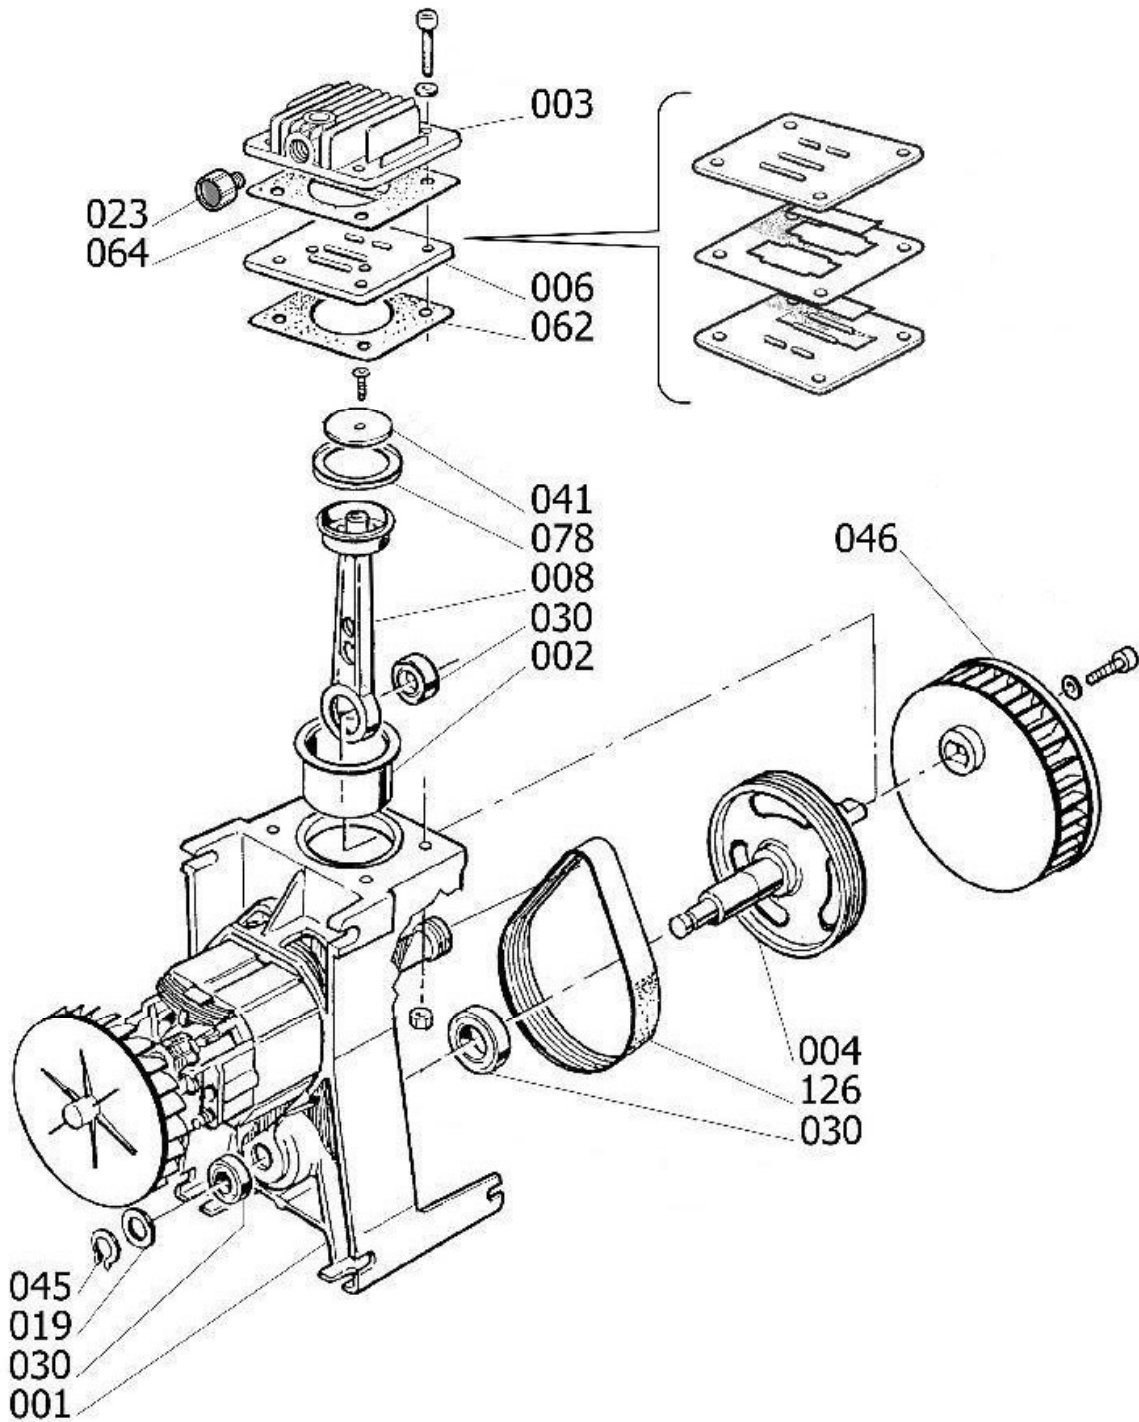

8117240STF504

TAB 200/10/30V

Pos	Component	MU	Multiplier
23	9054016	AIR FILTER ASSEMBLY	PZ 1,0
49	9069056	UPPER HOUSING	PZ 1,0
50	9069055	LOWER HOUSING	PZ 1,0
103	9038945	PIVOTING WHEEL/FOOT	PZ 4,0
105	9048126	CHECK VALVE	PZ 1,0
106	9047068	LINE COCK	PZ 1,0
107	9047079	CONDENSATE DRAIN COCK	PZ 1,0
108	9051313	PRESSURE REDUCER	PZ 1,0
109	9052213	PRESSURE GAUGE	PZ 1,0
109	9052214	PRESSURE GAUGE	PZ 1,0
110	9049152	RELIEF VALVE	PZ 1,0
112	9050677	NIPPLE/ELBOW	PZ 1,0
117	9069116	KNOB	PZ 1,0
124	9414249	CONN.SEND.PIPE SR10 MINIR.ROHS	PZ 1,0
127	9270006	RILSAN PIPE 4/6 BLACK	MT 0,2
127	9270026	RILSAN PIPE 6/8 BLACK	MT 0,3
131	9063281	COMPLETE PRESSURE SWITCH	PZ 1,0
132	9065352	POWER CABLE	PZ 1,0
145	9043724	DELIVERY PIPE	PZ 1,0
145	9043725	DELIVERY PIPE	PZ 1,0
164	9053583	ELBOW SR 1/4"M X 8 ROHS	PZ 1,0
200	9417530	BARE PUMP	PZ 1,0
431	9069118	CONTROL PANEL	PZ 1,0
486	9050613	PLUG	PZ 1,0

9417530

BARE PUMP

Pos	Component	MU	Multiplier
1	A661104 CASING	PZ	1,0
2	A631040 CYLINDER	PZ	1,0
3	A661405 HEAD	PZ	1,0
4	A661204 SHAFT	PZ	1,0
8	A710120 COMPLETE CON-ROD	PZ	1,0
19	9131678 WASHER 5,3X12X1,5 ROHS	PZ	1,0
30	9170113 6203.ZZ.C3.P6.V2.Z2.170\$.ROHS	PZ	1,0
30	9170114 6001.2RS.C3.P6.V2.Z2.170\$.ROHS	PZ	2,0
41	C710300 CON-ROD COVER	PZ	1,0
45	9140211 SEEGER 12 UNI 7435 ROHS	PZ	1,0
46	9038566 FAN	PZ	1,0
62	A650301 CYLINDER-PLATE SEAL	PZ	1,0
64	9415052 PLATE-HEAD SEAL	PZ	1,0
78	9040048 PISTON RING	PZ	1,0
126	9075338 POLY V BELT	PZ	1,0