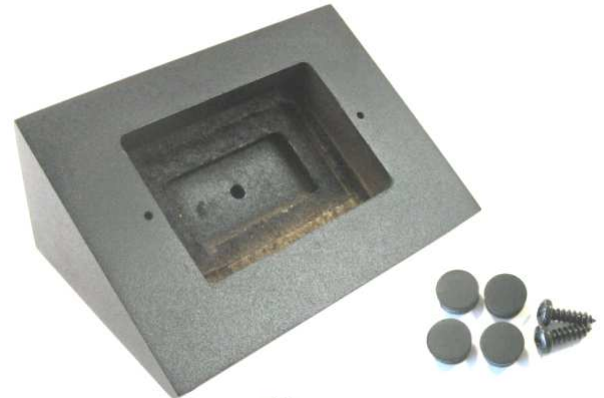

DESKTOP STAND FOR VELBUS PANELS

VMB1DS

Wooden desktop stand for Velbus panels:

- VMB4PD Push button and timer
- VMB1TCDS temperature controller (version for desktop stand)

Note: for the panels an optional frame is needed

Optional frame, VMBFLG light grey or VMBFDG dark grey

Panel

Frame

Desktop